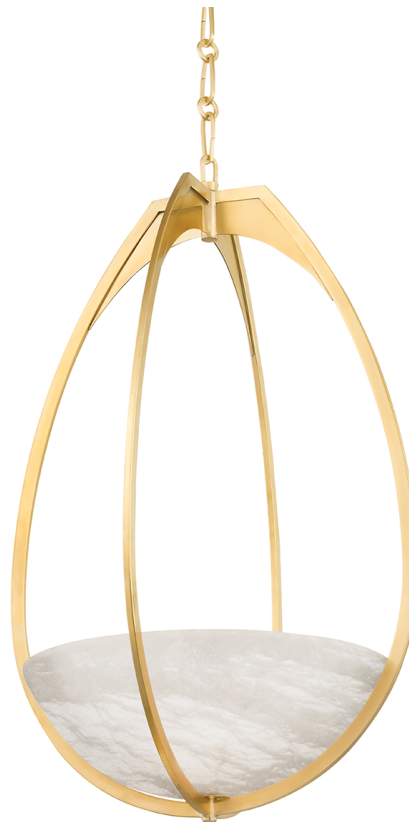

LLOYD

4319-AGB

A floating work of art, Lloyd features a perfect piece of white alabaster resting within an airy and delicate cage. Light fills the alabaster bowl with a warm glow, casts upward through the open teardrop shape, and softly reflects off the metalwork for an overall effect that is both functional and tranquil. Available as a wall sconce or a pendant in two sizes with 2 gorgeous finishes, Lloyd is sure to fill the void in any space with a serene beauty.

*Due to the one-of-a-kind nature of the medium, exact colors and patterns may vary slightly from the image shown.

FINISHES

AGED BRASS

DIMENSIONS

Height: 30.5"

Width/Diameter: 18.5"

Minimum Height: 33.5"

Maximum Height: 84.5"

Canopy/Backplate: 5"

Product Weight: 36.93lb

Canopy/Backplate Shape: Round

Sloped Ceiling Compatible: No

Living Finish: No

Uplight Only: No

Shade

Shade 1: Alabaster

Shade 1 Top Width: 15.75"

Shade 1 Bottom L/W: 0" / 15.75"

Shade 1 Height: 5.5"

Replacement Glass Item #(s): ALA-004319

ELECTRICAL

Bulb 1

Bulb Included: N/A

Socket: Integrated LED

Max Wattage: 12

Bulb Quantity: 1

Dimmer Type: ELV, TRIAC

Gem Box Required (2"x3"): No

Dark Sky: No

CRI: 90

Color Temp.: 2700k

Lumens: 900

Title 24: No

Field Serviceable: Yes

SHIPPING

Carton 1: 35" x 22" x 22"

Carton 1 Weight: 60lb

Shipping Method: Ground

Country of Origin: CN