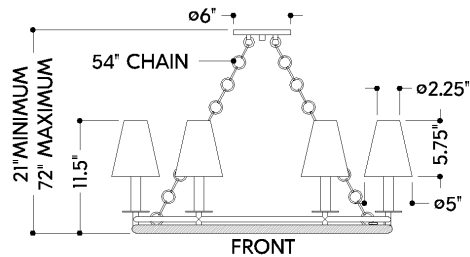

ELECTRICAL

Bulb 1

Bulb Included: No
Socket: E12 Candelabra Base
Bulb Type: B11
Max Wattage: 8
Bulb Quantity: 6
Wire Length: 500mm
Cord Type: ! New Cord Type
Dimmer Type: Incandescent
Switch Type: ON/OFF STOMP SWITCH
Gem Box Required (2"x3"): Yes
Dark Sky: Yes
CRI: 66
Color Temp.: 66k
Lumens: 66
Title 24: Yes
Field Serviceable: No