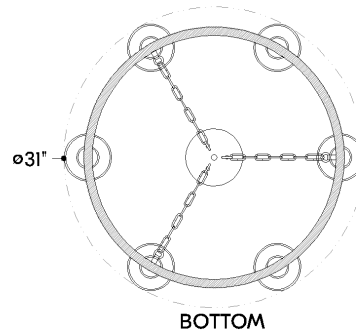

ELECTRICAL

Bulb 1

Bulb Included: No
Socket: E12 Candelabra Base
Bulb Type: B11
Max Wattage: 8
Bulb Quantity: 6
Wire Length: 500mm
Cord Type: ! New Cord Type
Dimmer Type: Incandescent
Switch Type: ON/OFF STOMP SWITCH
Gem Box Required (2"x3"): Yes
Dark Sky: Yes
CRI: 66
Color Temp.: 66k
Lumens: 66
Title 24: Yes
Field Serviceable: No