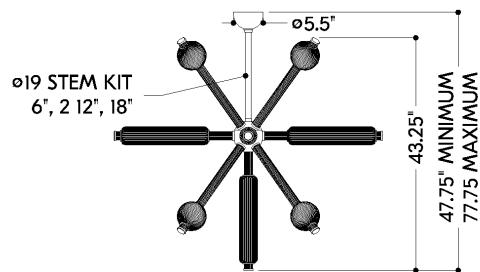

ATOM

452-50-VB

A nature-inspired spin on an iconic mid-century sputnik design, Atom brings a burst of illumination to modern interiors. This dynamic composition features glass spheres and cylinders that are brilliantly lit by energy-efficient LEDs. The reeded detailing of the arms is accented by smooth metalwork in a Vintage Brass finish. Atom is available as a 2-light wall sconce and 10 or 13-light chandeliers.

FINISHES

VINTAGE BRASS

DIMENSIONS / SPECS

Height: 43.25"
Width/Diameter: 50"
Minimum Height: 47.75"
Maximum Height: 77.75"
Canopy/Backplate: 5.5"
Hanging Type: 1-6" / 2-12" / 1-18" Stems
Product Weight: 41.67lb
Canopy/Backplate Shape: Round
Sloped Ceiling Compatible: No
Living Finish: Yes
Uplight Only: No

Shade 1: Glass
Shade 1 Finish: Clear
Shade 1 Top Width: 5.5"
Shade 1 Height: 5.25"
Shade 2: Glass
Shade 2 Finish: Clear
Shade 2 Top Width: 3.25"
Shade 2 Height: 16.25"

ELECTRICAL

Bulb 1

Bulb Included: N/A
Socket: Integrated LED
Max Wattage: 53
Bulb Quantity: 13
Cord Type: B & W TEFLON W/ GROUND WIRE
Dimmer Type: ELV, TRIAC, 0-10 VOLT
Gem Box Required (2"x3"): No
Dark Sky: No
CRI: 90
Color Temp.: 2700k
Lumens: 2050
Title 24: No
Field Serviceable: No

SHIPPING

Carton 1: 27" x 27" x 19"
Carton 1 Weight: 54lb
Shipping Method: Ground
Country of Origin: CN

FRONT