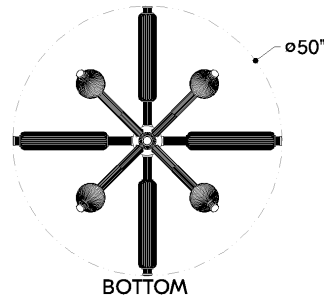

FRONT

BOTTOM