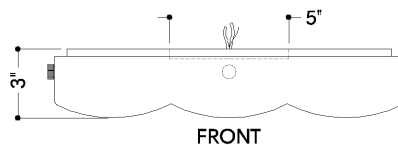

*Due to the one-of-a-kind nature of the medium, exact colors and patterns may vary slightly from the image shown.

FINISHES

VINTAGE BRASS

DIMENSIONS

Height: 3"
Width/Diameter: 15"
Length: 15"
Canopy/Backplate: 14"
Product Weight: 23.76lb
Canopy/Backplate Shape: Square
Sloped Ceiling Compatible: No
Living Finish: No
Uplight Only: No

Shade

Shade 1: Alabaster
Shade 1 Top Length: 15"
Shade 1 Top Width: 15"
Shade 1 Height: 2.75"

ELECTRICAL

Bulb 1

Bulb Included: N/A
Socket: Integrated LED
Max Wattage: 16
Bulb Quantity: 1
Dimmer Type: ELV, TRIAC
Gem Box Required (2"x3"): No
Dark Sky: No
CRI: 90
Color Temp.: 2700k
Lumens: 725
Title 24: No
Field Serviceable: Yes

FRONT

BOTTOM

SHIPPING

Carton 1: 20" x 20" x 10"
Carton 1 Weight: 27lb
Shipping Method: Ground
Country of Origin: CN