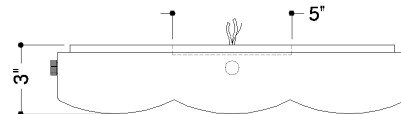

*Due to the one-of-a-kind nature of the medium, exact colors and patterns may vary slightly from the image shown.

FINISHES

VINTAGE BRASS

DIMENSIONS

Height: 3"
Width/Diameter: 15"
Length: 15"
Canopy/Backplate: 14"
Product Weight: 23.76lb
Canopy/Backplate Shape: Square
Sloped Ceiling Compatible: No
Living Finish: No
Uplight Only: No

Shade

Shade 1: Alabaster
Shade 1 Top Length: 15"
Shade 1 Top Width: 15"
Shade 1 Height: 2.75"

ELECTRICAL

Bulb 1

Bulb Included: N/A
Socket: Integrated LED
Max Wattage: 16
Bulb Quantity: 1
Dimmer Type: ELV, TRIAC
Gem Box Required (2"x3"): No
Dark Sky: No
CRI: 90
Color Temp.: 2700k
Lumens: 725
Title 24: No
Field Serviceable: Yes