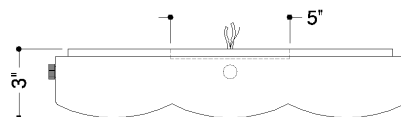

GYP SUM

469-15-VB

Letting the beauty of the alabaster shine, this distinctive sconce emits a warm, milky glow. The natural stone panels have been thoughtfully cut to accommodate smaller spaces, making them an ideal choice for hallways and bathrooms. Concealed within the fixture is an energy-efficient LED, ensuring hours of luminous and efficient lighting.

*Due to the one-of-a-kind nature of the medium, exact colors and patterns may vary slightly from the image shown.

FINISHES

VINTAGE BRASS

DIMENSIONS / SPECS

Height: 3"

Width/Diameter: 15"

Length: 15"

Canopy/Backplate: 14"

Product Weight: 23.76lb

Canopy/Backplate Shape: Square

Sloped Ceiling Compatible: No

Living Finish: No

Uplight Only: No

Shade 1: Alabaster

Shade 1 Top Length: 15"

Shade 1 Top Width: 15"

Shade 1 Height: 2.75"

ELECTRICAL

Bulb 1

Bulb Included: N/A

Socket: Integrated LED

Max Wattage: 16

Bulb Quantity: 1

Dimmer Type: ELV, TRIAC

Gem Box Required (2"x3"): No

Dark Sky: No

CRI: 90

Color Temp.: 2700k

Lumens: 725

Title 24: No

Field Serviceable: Yes

SHIPPING

Carton 1: 20" x 20" x 10"

Carton 1 Weight: 27lb

Shipping Method: Ground

Country of Origin: CN

FRONT