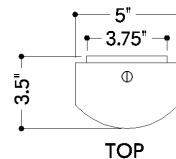

ELECTRICAL

Bulb 1

Bulb Included: N/A

Socket: Integrated LED

Max Wattage: 11

Bulb Quantity: 1

Dimmer Type: ELV, TRIAC

Gem Box Required (2"x3"): No

Dark Sky: No

CRI: 90

Color Temp.: 2700k

Lumens: 575

Title 24: No

Field Serviceable: Yes