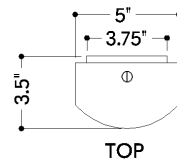

ELECTRICAL

Bulb 1

Bulb Included: N/A

Socket: Integrated LED

Max Wattage: 11

Bulb Quantity: 1

Dimmer Type: ELV, TRIAC

Gem Box Required (2"x3"): No

Dark Sky: No

CRI: 90

Color Temp.: 2700k

Lumens: 575

Title 24: No

Field Serviceable: Yes