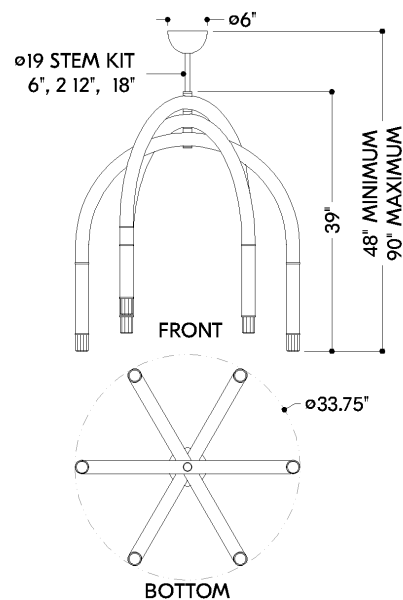

ZEME

471-34-VPB

Reminiscent of a chunky, individual chain link or a beautiful modern earring, Zeme is instantly recognizable as a creation of Noz Nozawa. The simple yet exaggerated silhouette feels new and fresh yet understandable. The integrated LED light introduces a touch of innovation, while the etched cloud glass and Vintage Polished Brass finish nod to vintage glamor. Zeme is available as a 6-light or 8-light chandelier, as well as a 2-light sconce. Part of our Noz Nozawa collection.

FINISHES

VINTAGE POLISHED BRASS

DIMENSIONS / SPECS

Height: 39"
Width/Diameter: 33.75"
Minimum Height: 48"
Maximum Height: 90"
Canopy/Backplate: 6"
Hanging Type: 1-6" / 2-12" / 1-18" Stems
Product Weight: 31.35lb
Canopy/Backplate Shape: Round
Sloped Ceiling Compatible: No
Living Finish: No
Uplight Only: No

Shade 1: Glass
Shade 1 Finish: Cloud Etched Inside/Outside
Shade 1 Top Width: 2"
Shade 1 Height: 10.75"

ELECTRICAL

Bulb 1

Bulb Included: N/A
Socket: Integrated LED
Max Wattage: 60
Bulb Quantity: 6
Cord Type: B & W TEFLON W/ GROUND WIRE
Dimmer Type: TRIAC, 0-10 VOLT
Gem Box Required (2"x3"): No
Dark Sky: No
CRI: 90
Color Temp.: 2700k
Lumens: 3350
Title 24: No
Field Serviceable: No

SHIPPING

Carton 1: 41" x 33" x 17"
Carton 1 Weight: 43lb
Shipping Method: Truck Only
Country of Origin: CN

HUDSON VALLEY
LIGHTING GROUP