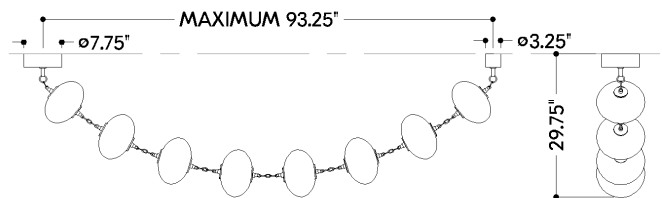

8 LT MAX

FRONT

SIDE

HUDSON VALLEY
LIGHTING GROUP

| hvlgroup.com | 1.800.814.3993

REVISED 3.11.2022