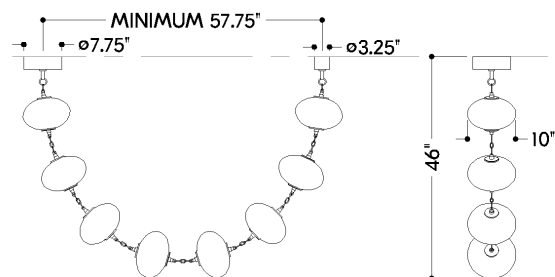

SHIPPING

Carton 1: 49" x 37" x 10"

Carton 1 Weight: 45lb

Shipping Method: Truck Only

Country of Origin: CN

8 LT MIN