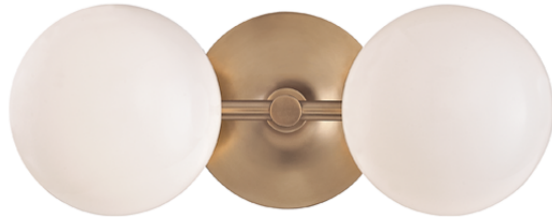

FLEMING

4742-AGB

FINISHES

AGED BRASS

DIMENSIONS

Height: 5"
Width/Diameter: 13"
Canopy/Backplate: 4.5"
Product Weight: 3lb
Extension: 7.5"
Top to Center: 6.5"
Canopy/Backplate Shape: Round
Sloped Ceiling Compatible: No
Living Finish: No
Uplight Only: No

Shade

Shade 1: Glass
Shade 1 Top Width: 1.25"
Shade 1 Height: 4"
Replacement Glass Item #(s): GLS-004700

ELECTRICAL

Bulb 1

Bulb Included: No
Socket: G9
Bulb Type: G9 LED
Max Wattage: 4
Bulb Quantity: 2
Switch Type: N/A
Gem Box Required (2"x3"): No
Dark Sky: No