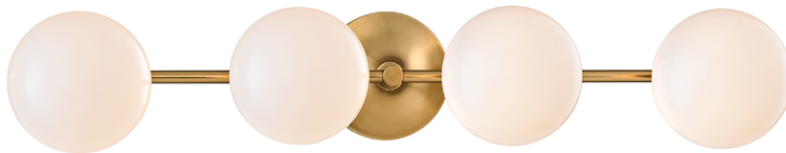

FLEMING

4744-AGB

FINISHES

AGED BRASS

DIMENSIONS / SPECS

Height: 5"
Width/Diameter: 28.5"
Canopy/Backplate: 4.5"
Product Weight: 7lb
Extension: 7.5"
Top to Center: 14.25"
Canopy/Backplate Shape: Round
Sloped Ceiling Compatible: No
Living Finish: No
Uplight Only: No

Shade 1: Glass
Shade 1 Top Width: 1.25"
Shade 1 Height: 4"
Replacement Glass Item #(s): GLS-004700

ELECTRICAL

Bulb 1
Bulb Included: No
Socket: G9
Bulb Type: G9 LED
Max Wattage: 4
Bulb Quantity: 4
Switch Type: N/A
Gem Box Required (2"x3"): No
Dark Sky: No