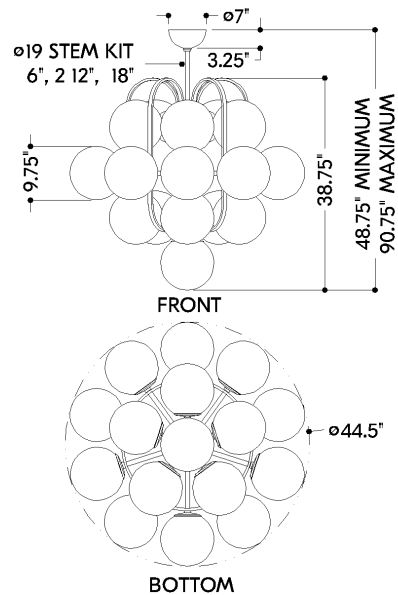

CRONUS

476-45-VPB

Like grapes on a vine, a cluster of glass orbs perch along the antique-inspired frame of Cronus. The ribbed, light bronze glass emits a warm glow, complemented by gleaming Vintage Polished Brass arches. Available as a 1-light wall sconce or 12 or 21-light chandelier, Cronus infuses a living or dining space with old Hollywood glamor.

FINISHES

VINTAGE POLISHED BRASS

Coastal Suitable Finish (EPM): No

DIMENSIONS

Height: 42.25"

Width/Diameter: 44.5"

Minimum Height: 48.75"

Maximum Height: 90.75"

Canopy/Backplate: 7"

Hanging Type: 1-6" / 2-12" / 1-18" Stems

Product Weight: 77.77lb

Canopy/Backplate Shape: Round

Sloped Ceiling Compatible: No

Living Finish: No

Uplight Only: No

Shade

Shade 1: Glass

Shade 1 Finish: Light Bronze

Shade 1 Top Width: 9.75"

Shade 1 Height: 9.25"

ELECTRICAL

Bulb 1

Bulb Included: No

Socket: E26 Medium Base

Bulb Type: G25

Max Wattage: 15

Bulb Quantity: 21

Bulb Included: No

Cord Type: B & W TEFLON W/ GROUND WIRE

Gem Box Required (2"x3"): No

Dark Sky: No

SHIPPING

Carton 1: 37" x 37" x 36"

Carton 1 Weight: 27lb

Shipping Method: Truck Only

Country of Origin: CN

HUDSON VALLEY
LIGHTING GROUP

| hvlgroup.com | 1.800.814.3993

REVISED 3.11.2022