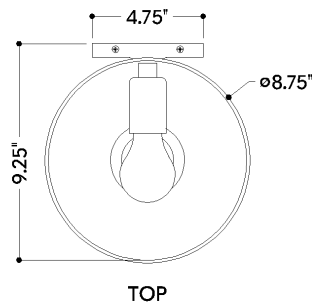

FINISHES

VINTAGE GOLD LEAF

DIMENSIONS

Height: 66"
Width/Diameter: 66"
Length: 66"
Minimum Height: 66"
Maximum Height: 66"
Canopy/Backplate: 4.75"
Hanging Type: 108" Premium Composite Cord
Product Weight: 66lb
Extension: 66"
Top to Center: 66"
Canopy/Backplate Shape: Rectangle
Sloped Ceiling Compatible: No
Living Finish: Yes
Uplight Only: Yes

Shade

Shade 1: Alabaster
Shade 1 Finish: -
Shade 1 Top Width: 3.25"
Shade 1 Height: 2"

ELECTRICAL

Bulb 1

Bulb Included: No
Socket: E26 Medium Base
Bulb Type: A19
Max Wattage: 15
Bulb Quantity: 1
Wire Length: 500mm
Cord Type: ! New Cord Type
Dimmer Type: Incandescent
Switch Type: ON/OFF STOMP SWITCH
Gem Box Required (2"x3"): Yes
Dark Sky: Yes
CRI: 66
Color Temp.: 66k
Lumens: 66
Title 24: Yes
Field Serviceable: No

Battery

Battery Powered: Yes
Battery Included: Yes
Battery Life: ! New Battery Life !

FAIRVIEW

4806-VGL

SHIPPING

Carton 1: 14" x 11" x 14"

Carton 1 Weight: 7lb

Shipping Method: Ground