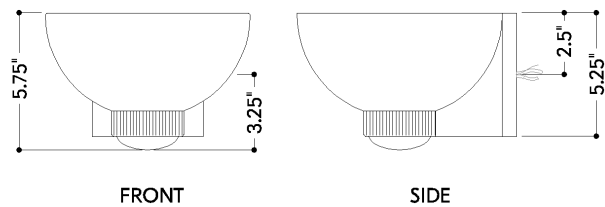

FINISHES

VINTAGE GOLD LEAF

DIMENSIONS

Height: 66"
Width/Diameter: 66"
Length: 66"
Minimum Height: 66"
Maximum Height: 66"
Canopy/Backplate: 4.75"
Hanging Type: 108" Premium Composite Cord
Product Weight: 66lb
Extension: 66"
Top to Center: 66"
Canopy/Backplate Shape: Rectangle
Sloped Ceiling Compatible: No
Living Finish: Yes
Uplight Only: Yes

Shade

Shade 1: Alabaster
Shade 1 Finish: -
Shade 1 Top Width: 3.25"
Shade 1 Height: 2"

ELECTRICAL

Bulb 1

Bulb Included: No
Socket: E26 Medium Base
Bulb Type: A19
Max Wattage: 15
Bulb Quantity: 1
Wire Length: 500mm
Cord Type: ! New Cord Type
Dimmer Type: Incandescent
Switch Type: ON/OFF STOMP SWITCH
Gem Box Required (2"x3"): Yes
Dark Sky: Yes
CRI: 66
Color Temp.: 66k
Lumens: 66
Title 24: Yes
Field Serviceable: No

Battery

Battery Powered: Yes
Battery Included: Yes
Battery Life: ! New Battery Life !

FAIRVIEW

4806-VGL

SHIPPING

Carton 1: 14" x 11" x 14"

Carton 1 Weight: 7lb

Shipping Method: Ground