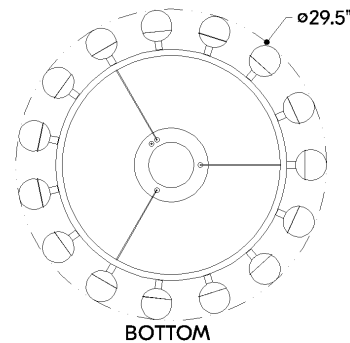

LINUS

484-30-VB

Elements of repetition and scale are skillfully balanced in the Linus chandelier to create a striking visual impact. Finished in Vintage Brass, the concentric rings that form the framework support a series of globes. Marked by a unique, crackled effect, the antique quality of the White Luna glass adds an air of artistry. What sets this family apart is its versatility: despite the five distinct options, only three rings are used to create an array of configurations.

FINISHES

VINTAGE BRASS

DIMENSIONS

Height: 3"
Width/Diameter: 29.5"
Minimum Height: 16.5"
Maximum Height: 142"
Canopy/Backplate: 7.25"
Hanging Type: 144" Aircraft Cable
Product Weight: 15.52lb
Canopy/Backplate Shape: Round
Sloped Ceiling Compatible: No
Living Finish: Yes
Uplight Only: No

Shade

Shade 1: Glass
Shade 1 Finish: White Luna
Shade 1 Top Width: 3"
Shade 1 Height: 2.5"

ELECTRICAL

Bulb 1

Bulb Included: N/A
Socket: Integrated LED
Max Wattage: 40
Bulb Quantity: 15
Cord Type: SPT-1 SILVER W/ TINNED GROUND WIRE
Dimmer Type: ELV, TRIAC, 0-10 VOLT
Gem Box Required (2"x3"): No
Dark Sky: No
CRI: 90
Color Temp.: 2700k
Lumens: 1900
Title 24: No
Field Serviceable: No

SHIPPING

Carton 1: 28" x 28" x 6"
Carton 1 Weight: 20lb
Shipping Method: Ground
Country of Origin: CN