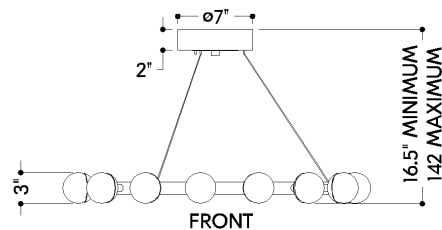

FINISHES

VINTAGE BRASS

DIMENSIONS / SPECS

Height: 3"
Width/Diameter: 29.5"
Minimum Height: 16.5"
Maximum Height: 142"
Canopy/Backplate: 7.25"
Hanging Type: 144" Aircraft Cable
Product Weight: 15.52lb
Canopy/Backplate Shape: Round
Sloped Ceiling Compatible: No
Living Finish: Yes
Uplight Only: No

Shade 1: Glass
Shade 1 Finish: White Luna
Shade 1 Top Width: 3"
Shade 1 Height: 2.5"

ELECTRICAL

Bulb 1

Bulb Included: N/A
Socket: Integrated LED
Max Wattage: 40
Bulb Quantity: 15
Cord Type: SPT-1 SILVER W/ TINNED GROUND WIRE
Dimmer Type: ELV, TRIAC, 0-10 VOLT
Gem Box Required (2"x3"): No
Dark Sky: No
CRI: 90
Color Temp.: 2700k
Lumens: 1900
Title 24: No
Field Serviceable: No

SHIPPING

Carton 1: 28" x 28" x 6"
Carton 1 Weight: 20lb
Shipping Method: Ground
Country of Origin: CN