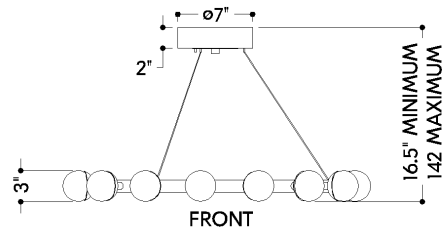

FINISHES

VINTAGE BRASS

DIMENSIONS

Height: 3"
Width/Diameter: 29.5"
Minimum Height: 16.5"
Maximum Height: 142"
Canopy/Backplate: 7.25"
Hanging Type: 144" Aircraft Cable
Product Weight: 15.52lb
Canopy/Backplate Shape: Round
Sloped Ceiling Compatible: No
Living Finish: Yes
Uplight Only: No

Shade

Shade 1: Glass
Shade 1 Finish: White Luna
Shade 1 Top Width: 3"
Shade 1 Height: 2.5"

ELECTRICAL

Bulb 1

Bulb Included: N/A
Socket: Integrated LED
Max Wattage: 40
Bulb Quantity: 15
Cord Type: SPT-1 SILVER W/ TINNED GROUND WIRE
Dimmer Type: ELV, TRIAC, 0-10 VOLT
Gem Box Required (2"x3"): No
Dark Sky: No
CRI: 90
Color Temp.: 2700k
Lumens: 1900
Title 24: No
Field Serviceable: No

SHIPPING

Carton 1: 28" x 28" x 6"
Carton 1 Weight: 20lb
Shipping Method: Ground
Country of Origin: CN