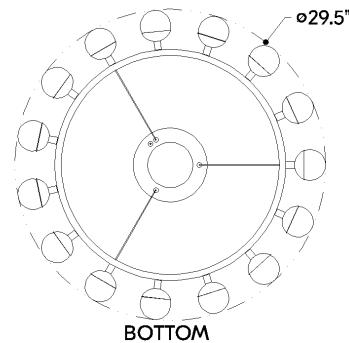

LINUS

484-30-VB

Elements of repetition and scale are skillfully balanced in the Linus chandelier to create a striking visual impact. Finished in Vintage Brass, the concentric rings that form the framework support a series of globes. Marked by a unique, crackled effect, the antique quality of the White Luna glass adds an air of artistry. What sets this family apart is its versatility: despite the five distinct options, only three rings are used to create an array of configurations.

FINISHES

VINTAGE BRASS

DIMENSIONS

Height: 3"
Width/Diameter: 29.5"
Minimum Height: 16.5"
Maximum Height: 142"
Canopy/Backplate: 7.25"
Hanging Type: 144" Aircraft Cable
Product Weight: 15.52lb
Canopy/Backplate Shape: Round
Sloped Ceiling Compatible: No
Living Finish: Yes
Uplight Only: No

Shade

Shade 1: Glass
Shade 1 Finish: White Luna
Shade 1 Top Width: 3"
Shade 1 Height: 2.5"

ELECTRICAL

Bulb 1

Bulb Included: N/A
Socket: Integrated LED
Max Wattage: 40
Bulb Quantity: 15
Cord Type: SPT-1 SILVER W/ TINNED GROUND WIRE
Dimmer Type: ELV, TRIAC, 0-10 VOLT
Gem Box Required (2"x3"): No
Dark Sky: No
CRI: 90
Color Temp.: 2700k
Lumens: 1900
Title 24: No
Field Serviceable: No

SHIPPING

Carton 1: 28" x 28" x 6"
Carton 1 Weight: 20lb
Shipping Method: Ground
Country of Origin: CN