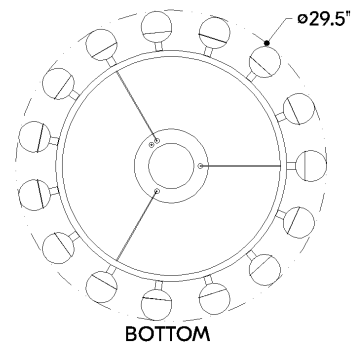

LINUS

484-30-VB

Elements of repetition and scale are skillfully balanced in the Linus chandelier to create a striking visual impact. Finished in Vintage Brass, the concentric rings that form the framework support a series of globes. Marked by a unique, crackled effect, the antique quality of the White Luna glass adds an air of artistry. What sets this family apart is its versatility: despite the five distinct options, only three rings are used to create an array of configurations.

FINISHES

VINTAGE BRASS

DIMENSIONS / SPECS

Height: 3"
Width/Diameter: 29.5"
Minimum Height: 16.5"
Maximum Height: 142"
Canopy/Backplate: 7.25"
Hanging Type: 144" Aircraft Cable
Product Weight: 15.52lb
Canopy/Backplate Shape: Round
Sloped Ceiling Compatible: No
Living Finish: Yes
Uplight Only: No

Shade 1: Glass
Shade 1 Finish: White Luna
Shade 1 Top Width: 3"
Shade 1 Height: 2.5"

ELECTRICAL

Bulb 1

Bulb Included: N/A
Socket: Integrated LED
Max Wattage: 40
Bulb Quantity: 15
Cord Type: SPT-1 SILVER W/ TINNED GROUND WIRE
Dimmer Type: ELV, TRIAC, 0-10 VOLT
Gem Box Required (2"x3"): No
Dark Sky: No
CRI: 90
Color Temp.: 2700k
Lumens: 1900
Title 24: No
Field Serviceable: No

SHIPPING

Carton 1: 28" x 28" x 6"
Carton 1 Weight: 20lb
Shipping Method: Ground
Country of Origin: CN