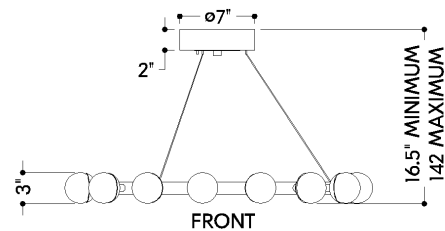

FINISHES

VINTAGE BRASS

DIMENSIONS

Height: 3"
Width/Diameter: 29.5"
Minimum Height: 16.5"
Maximum Height: 142"
Canopy/Backplate: 7.25"
Hanging Type: 144" Aircraft Cable
Product Weight: 15.52lb
Canopy/Backplate Shape: Round
Sloped Ceiling Compatible: No
Living Finish: Yes
Uplight Only: No

Shade

Shade 1: Glass
Shade 1 Finish: White Luna
Shade 1 Top Width: 3"
Shade 1 Height: 2.5"

ELECTRICAL

Bulb 1

Bulb Included: N/A
Socket: Integrated LED
Max Wattage: 40
Bulb Quantity: 15
Cord Type: SPT-1 SILVER W/ TINNED GROUND WIRE
Dimmer Type: ELV, TRIAC, 0-10 VOLT
Gem Box Required (2"x3"): No
Dark Sky: No
CRI: 90
Color Temp.: 2700k
Lumens: 1900
Title 24: No
Field Serviceable: No

SHIPPING

Carton 1: 28" x 28" x 6"
Carton 1 Weight: 20lb
Shipping Method: Ground
Country of Origin: CN