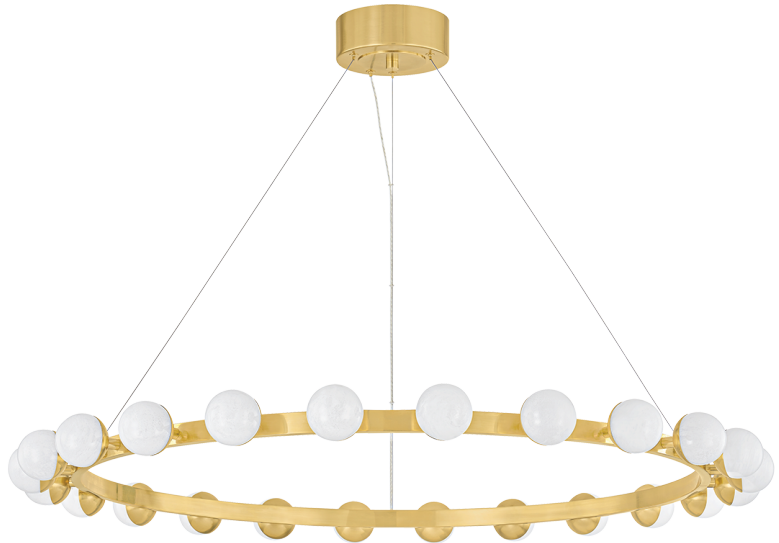

LINUS

484-45-VB

Elements of repetition and scale are skillfully balanced in the Linus chandelier to create a striking visual impact. Finished in Vintage Brass, the concentric rings that form the framework support a series of globes. Marked by a unique, crackled effect, the antique quality of the White Luna glass adds an air of artistry. What sets this family apart is its versatility: despite the five distinct options, only three rings are used to create an array of configurations.

FINISHES

VINTAGE BRASS (VB)

DIMENSIONS

Height: 3"

Width/Diameter: 45.25"

Length: "

Minimum Height: 25"

Maximum Height: 142"

Canopy/Backplate: 7.25"

Hanging Type: 144" Aircraft Cable

Product Weight: 23.19lb

GLASS

Attachment:

Glass 1: Glass

Glass 2:

LAMPING

Bulb 1

Bulb Included: N/A

Socket: Integrated LED

Bulb: 24 • 47 Watt Max

Voltage: 120-277

UL Rating: ETL Damp

CRI: 90

Color Temp.: 2700k