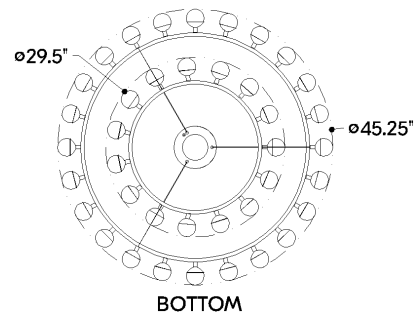

LINUS

484-46-VB

Elements of repetition and scale are skillfully balanced in the Linus chandelier to create a striking visual impact. Finished in Vintage Brass, the concentric rings that form the framework support a series of globes. Marked by a unique, crackled effect, the antique quality of the White Luna glass adds an air of artistry. What sets this family apart is its versatility: despite the five distinct options, only three rings are used to create an array of configurations.

FINISHES

VINTAGE BRASS

DIMENSIONS / SPECS

Height: 12.5"
Width/Diameter: 45.25"
Minimum Height: 34.5"
Maximum Height: 151.25"
Canopy/Backplate: 10"
Hanging Type: 144" Aircraft Cable
Product Weight: 25.33lb
Canopy/Backplate Shape: Round
Sloped Ceiling Compatible: No
Living Finish: Yes
Uplight Only: No

Shade 1: Glass
Shade 1 Finish: White Luna
Shade 1 Top Width: 3"
Shade 1 Height: 2.5"

ELECTRICAL

Bulb 1

Bulb Included: N/A
Socket: Integrated LED
Max Wattage: 86
Bulb Quantity: 39
Cord Type: SPT-1 SILVER W/ TINNED GROUND
WIRE

Dimmer Type: ELV, TRIAC, 0-10 VOLT
Gem Box Required (2"x3"): No
Dark Sky: No
CRI: 90
Color Temp.: 2700k
Lumens: 3850
Title 24: No
Field Serviceable: No

SHIPPING

Carton 1: 43" x 43" x 3"
Carton 1 Weight: 45lb
Shipping Method: Ground
Country of Origin: CN