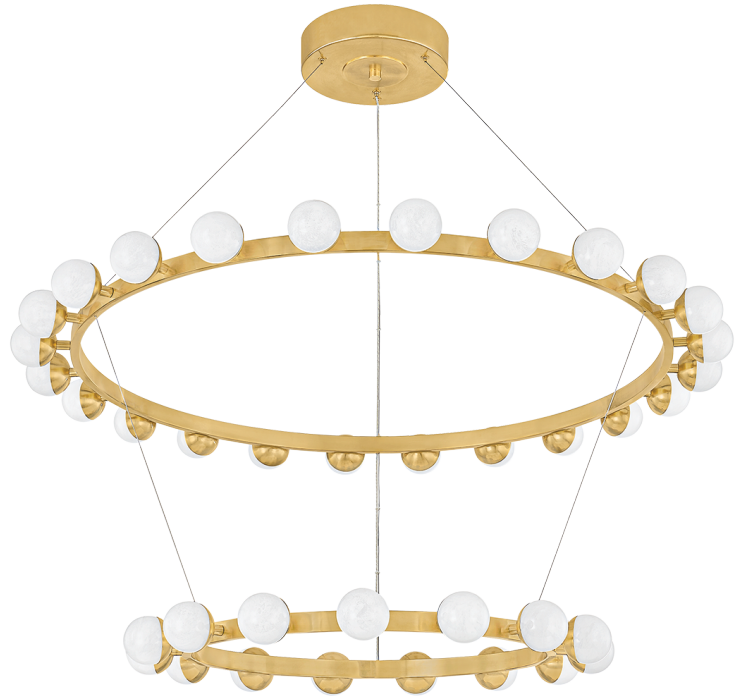

LINUS

484-46-VB

Elements of repetition and scale are skillfully balanced in the Linus chandelier to create a striking visual impact. Finished in Vintage Brass, the concentric rings that form the framework support a series of globes. Marked by a unique, crackled effect, the antique quality of the White Luna glass adds an air of artistry. What sets this family apart is its versatility: despite the five distinct options, only three rings are used to create an array of configurations.

FINISHES

VINTAGE BRASS

DIMENSIONS / SPECS

Height: 12.5"
Width/Diameter: 45.25"
Minimum Height: 34.5"
Maximum Height: 151.25"
Canopy/Backplate: 10"
Hanging Type: 144" Aircraft Cable
Product Weight: 25.33lb
Canopy/Backplate Shape: Round
Sloped Ceiling Compatible: No
Living Finish: Yes
Uplight Only: No

Shade 1: Glass
Shade 1 Finish: White Luna
Shade 1 Top Width: 3"
Shade 1 Height: 2.5"

ELECTRICAL

Bulb 1

Bulb Included: N/A
Socket: Integrated LED
Max Wattage: 86
Bulb Quantity: 39
Cord Type: SPT-1 SILVER W/ TINNED GROUND
WIRE

Dimmer Type: ELV, TRIAC, 0-10 VOLT
Gem Box Required (2"x3"): No
Dark Sky: No
CRI: 90
Color Temp.: 2700k
Lumens: 3850
Title 24: No
Field Serviceable: No

SHIPPING

Carton 1: 43" x 43" x 3"
Carton 1 Weight: 45lb
Shipping Method: Ground
Country of Origin: CN