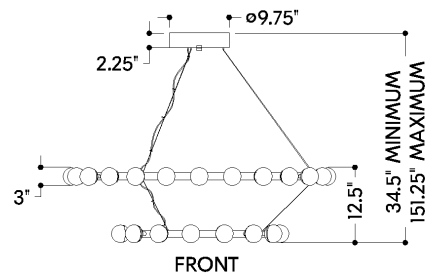

FINISHES

VINTAGE BRASS

DIMENSIONS / SPECS

Height: 12.5"
Width/Diameter: 45.25"
Minimum Height: 34.5"
Maximum Height: 151.25"
Canopy/Backplate: 10"
Hanging Type: 144" Aircraft Cable
Product Weight: 25.33lb
Canopy/Backplate Shape: Round
Sloped Ceiling Compatible: No
Living Finish: Yes
Uplight Only: No

Shade 1: Glass
Shade 1 Finish: White Luna
Shade 1 Top Width: 3"
Shade 1 Height: 2.5"

ELECTRICAL

Bulb 1

Bulb Included: N/A
Socket: Integrated LED
Max Wattage: 86
Bulb Quantity: 39
Cord Type: SPT-1 SILVER W/ TINNED GROUND
WIRE

Dimmer Type: ELV, TRIAC, 0-10 VOLT
Gem Box Required (2"x3"): No
Dark Sky: No
CRI: 90
Color Temp.: 2700k
Lumens: 3850
Title 24: No
Field Serviceable: No

SHIPPING

Carton 1: 43" x 43" x 3"
Carton 1 Weight: 45lb
Shipping Method: Ground
Country of Origin: CN