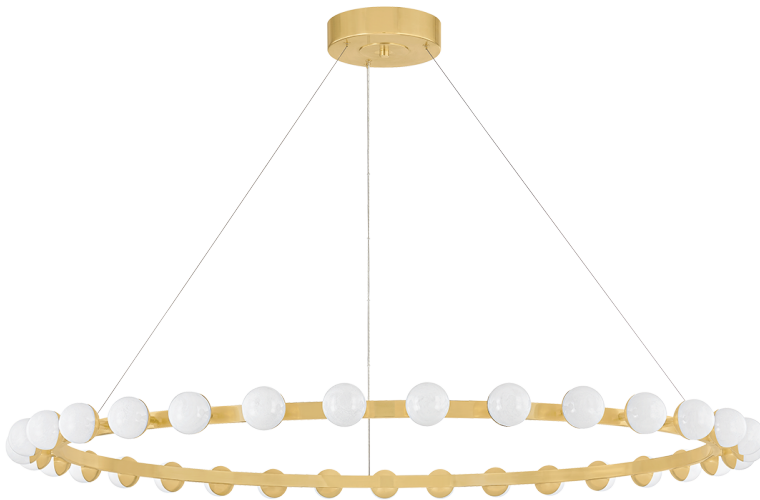

# LINUS

484-60-VB

Elements of repetition and scale are skillfully balanced in the Linus chandelier to create a striking visual impact. Finished in Vintage Brass, the concentric rings that form the framework support a series of globes. Marked by a unique, crackled effect, the antique quality of the White Luna glass adds an air of artistry. What sets this family apart is its versatility: despite the five distinct options, only three rings are used to create an array of configurations.

## DIMENSIONS

Height: 3"

Width/Diameter: 61"

Minimum Height: 33.25"

Maximum Height: 140.75"

Canopy/Backplate: 10"

Hanging Type: 144" Aircraft Cable

Product Weight: 44lb

Canopy/Backplate Shape: Round

Sloped Ceiling Compatible: No

Living Finish: Yes

Uplight Only: No

## Shade

Shade 1: Glass

Shade 1 Finish: White Luna

Shade 1 Top Width: 3"

Shade 1 Height: 2.5"