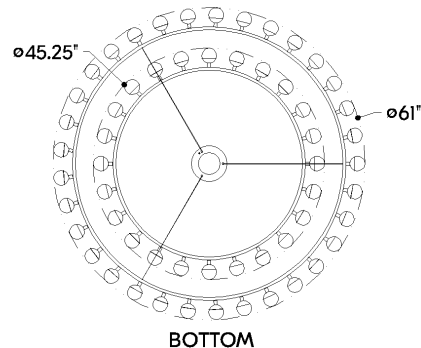

LINUS

484-61-VB

Elements of repetition and scale are skillfully balanced in the Linus chandelier to create a striking visual impact. Finished in Vintage Brass, the concentric rings that form the framework support a series of globes. Marked by a unique, crackled effect, the antique quality of the White Luna glass adds an air of artistry. What sets this family apart is its versatility: despite the five distinct options, only three rings are used to create an array of configurations.

FINISHES

VINTAGE BRASS

DIMENSIONS / SPECS

Height: 12.5"
Width/Diameter: 61"
Minimum Height: 42.75"
Maximum Height: 150.25"
Canopy/Backplate: 10"
Hanging Type: 144" Aircraft Cable
Product Weight: 55.22lb
Canopy/Backplate Shape: Round
Sloped Ceiling Compatible: No
Living Finish: Yes
Uplight Only: No

Shade 1: Glass
Shade 1 Finish: White Luna
Shade 1 Top Width: 3"
Shade 1 Height: 2.5"

ELECTRICAL

Bulb 1

Bulb Included: N/A
Socket: Integrated LED
Max Wattage: 167
Bulb Quantity: 57
Cord Type: SPT-1 SILVER W/ TINNED GROUND WIRE

Dimmer Type: ELV, TRIAC, 0-10 VOLT
Gem Box Required (2"x3"): No
Dark Sky: No

CRI: 90
Color Temp.: 2700k
Lumens: 7450
Title 24: No
Field Serviceable: No

SHIPPING

Carton 1: 59" x 59" x 6"
Carton 1 Weight: 74lb
Shipping Method: Truck Only
Country of Origin: CN

HUDSON VALLEY
LIGHTING GROUP