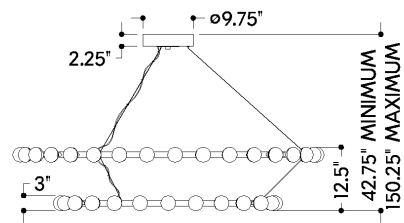

LINUS

484-61-VB

Elements of repetition and scale are skillfully balanced in the Linus chandelier to create a striking visual impact. Finished in Vintage Brass, the concentric rings that form the framework support a series of globes. Marked by a unique, crackled effect, the antique quality of the White Luna glass adds an air of artistry. What sets this family apart is its versatility: despite the five distinct options, only three rings are used to create an array of configurations.

FINISHES

VINTAGE BRASS

DIMENSIONS / SPECS

Height: 12.5"
Width/Diameter: 61"
Minimum Height: 42.75"
Maximum Height: 150.25"
Canopy/Backplate: 10"
Hanging Type: 144" Aircraft Cable
Product Weight: 55.22lb
Canopy/Backplate Shape: Round
Sloped Ceiling Compatible: No
Living Finish: Yes
Uplight Only: No

Shade 1: Glass
Shade 1 Finish: White Luna
Shade 1 Top Width: 3"
Shade 1 Height: 2.5"

ELECTRICAL

Bulb 1

Bulb Included: N/A
Socket: Integrated LED
Max Wattage: 167
Bulb Quantity: 57
Cord Type: SPT-1 SILVER W/ TINNED GROUND WIRE

Dimmer Type: ELV, TRIAC, 0-10 VOLT
Gem Box Required (2"x3"): No
Dark Sky: No

CRI: 90
Color Temp.: 2700k
Lumens: 7450
Title 24: No
Field Serviceable: No

SHIPPING

Carton 1: 59" x 59" x 6"
Carton 1 Weight: 74lb
Shipping Method: Truck Only
Country of Origin: CN

HUDSON VALLEY
LIGHTING GROUP