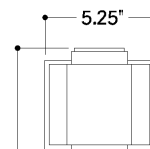

COLRAIN

4841-AGB

A contemporary twist on a classic bath sconce, Colrain casts a gentle glow upwards and downwards through its delicate Sfumato glass shades. Whether in a 1 or 2-light configuration, this sconce's simple silhouette has remarkable functionality. Characterized by opaque white ends, the glass shades softly diffuse light while eliminating glare. The frame of Colrain is available in an Aged Brass or Polished Nickel finish.

FINISHES

AGED BRASS

DIMENSIONS / SPECS

Height: 66"
Width/Diameter: 66"
Length: 66"
Minimum Height: 66"
Maximum Height: 66"
Canopy/Backplate: 5.25"
Hanging Type: 108" Premium Composite Cord
Product Weight: 66lb
Extension: 66"
Top to Center: 66"
Canopy/Backplate Shape: Rectangle
Sloped Ceiling Compatible: No
Living Finish: Yes
Uplight Only: Yes
Min Extension: 66"
Max Extension: 66"

Shade 1: Glass
Shade 1 Finish: Sfumato
Shade 1 Top Width: 2.75"
Shade 1 Height: 12.5"

ELECTRICAL

Bulb 1

Bulb Included: No
Socket: GU10
Bulb Type: MR16
Max Wattage: 10
Bulb Quantity: 1
Wire Length: 500mm
Cord Type: ! New Cord Type
Dimmer Type: Incandescent
Switch Type: ON/OFF STOMP SWITCH
Gem Box Required (2"x3"): Yes
Dark Sky: Yes
CRI: 66
Color Temp.: 66k
Lumens: 66
Title 24: Yes
Field Serviceable: No

Battery

Battery Powered: Yes
Battery Included: Yes
Battery Life: ! New Battery Life !

FRONT