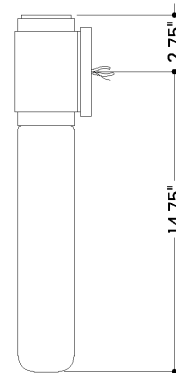

FINISHES

AGED BRASS

DIMENSIONS / SPECS

Height: 66"
Width/Diameter: 66"
Length: 66"
Minimum Height: 66"
Maximum Height: 66"
Canopy/Backplate: 5.25"
Hanging Type: 108" Premium Composite Cord
Product Weight: 66lb
Extension: 66"
Top to Center: 66"
Canopy/Backplate Shape: Rectangle
Sloped Ceiling Compatible: No
Living Finish: Yes
Uplight Only: Yes
Min Extension: 66"
Max Extension: 66"

Shade 1: Glass
Shade 1 Finish: Sfumato
Shade 1 Top Width: 2.75"
Shade 1 Height: 12.5"

ELECTRICAL

Bulb 1

Bulb Included: No
Socket: GU10
Bulb Type: MR16
Max Wattage: 10
Bulb Quantity: 1
Wire Length: 500mm
Cord Type: ! New Cord Type
Dimmer Type: Incandescent
Switch Type: ON/OFF STOMP SWITCH
Gem Box Required (2"x3"): Yes
Dark Sky: Yes
CRI: 66
Color Temp.: 66k
Lumens: 66
Title 24: Yes
Field Serviceable: No

Battery

Battery Powered: Yes
Battery Included: Yes
Battery Life: ! New Battery Life !

TOP

FRONT

SIDE

COLRAIN

4841-AGB

SHIPPING

Carton 1: 20" x 8" x 8"

Carton 1 Weight: 6lb

Shipping Method: Ground

Country of Origin: CN