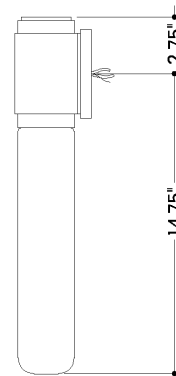

FINISHES

AGED BRASS

DIMENSIONS

Height: 66"
Width/Diameter: 66"
Length: 66"
Minimum Height: 66"
Maximum Height: 66"
Canopy/Backplate: 5.25"
Hanging Type: 108" Premium Composite Cord
Product Weight: 66lb
Extension: 66"
Top to Center: 66"
Canopy/Backplate Shape: Rectangle
Sloped Ceiling Compatible: No
Living Finish: Yes
Uplight Only: Yes

Shade

Shade 1: Glass
Shade 1 Finish: Sfumato
Shade 1 Top Width: 2.75"
Shade 1 Height: 12.5"

ELECTRICAL

Bulb 1

Bulb Included: No
Socket: GU10
Bulb Type: MR16
Max Wattage: 10
Bulb Quantity: 1
Wire Length: 500mm
Cord Type: ! New Cord Type
Dimmer Type: Incandescent
Switch Type: ON/OFF STOMP SWITCH
Gem Box Required (2"x3"): Yes
Dark Sky: Yes
CRI: 66
Color Temp.: 66k
Lumens: 66
Title 24: Yes
Field Serviceable: No

Battery

Battery Powered: Yes
Battery Included: Yes
Battery Life: ! New Battery Life !

TOP

FRONT

SIDE

COLRAIN

4841-AGB

SHIPPING

Carton 1: 20" x 8" x 8"

Carton 1 Weight: 6lb

Shipping Method: Ground

Country of Origin: CN