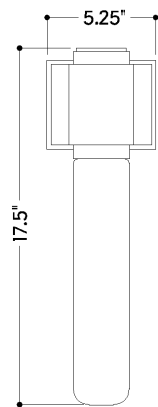

FINISHES

AGED BRASS

DIMENSIONS

Height: 66"
Width/Diameter: 66"
Length: 66"
Minimum Height: 66"
Maximum Height: 66"
Canopy/Backplate: 5.25"
Hanging Type: 108" Premium Composite Cord
Product Weight: 66lb
Extension: 66"
Top to Center: 66"
Canopy/Backplate Shape: Rectangle
Sloped Ceiling Compatible: No
Living Finish: Yes
Uplight Only: Yes

Shade

Shade 1: Glass
Shade 1 Finish: Sfumato
Shade 1 Top Width: 2.75"
Shade 1 Height: 12.5"

ELECTRICAL

Bulb 1

Bulb Included: No
Socket: GU10
Bulb Type: MR16
Max Wattage: 10
Bulb Quantity: 1
Wire Length: 500mm
Cord Type: ! New Cord Type
Dimmer Type: Incandescent
Switch Type: ON/OFF STOMP SWITCH
Gem Box Required (2"x3"): Yes
Dark Sky: Yes
CRI: 66
Color Temp.: 66k
Lumens: 66
Title 24: Yes
Field Serviceable: No

Battery

Battery Powered: Yes
Battery Included: Yes
Battery Life: ! New Battery Life !

TOP

FRONT

SIDE

COLRAIN

4841-AGB

SHIPPING

Carton 1: 20" x 8" x 8"

Carton 1 Weight: 6lb

Shipping Method: Ground

Country of Origin: CN