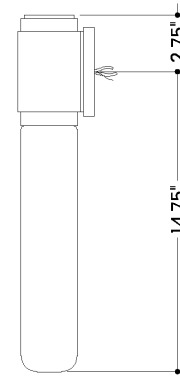

FINISHES

AGED BRASS

DIMENSIONS

Height: 66"
Width/Diameter: 66"
Length: 66"
Minimum Height: 66"
Maximum Height: 66"
Canopy/Backplate: 5.25"
Hanging Type: 108" Premium Composite Cord
Product Weight: 66lb
Extension: 66"
Top to Center: 66"
Canopy/Backplate Shape: Rectangle
Sloped Ceiling Compatible: No
Living Finish: Yes
Uplight Only: Yes

Shade

Shade 1: Glass
Shade 1 Finish: Sfumato
Shade 1 Top Width: 2.75"
Shade 1 Height: 12.5"

ELECTRICAL

Bulb 1

Bulb Included: No
Socket: GU10
Bulb Type: MR16
Max Wattage: 10
Bulb Quantity: 1
Wire Length: 500mm
Cord Type: ! New Cord Type
Dimmer Type: Incandescent
Switch Type: ON/OFF STOMP SWITCH
Gem Box Required (2"x3"): Yes
Dark Sky: Yes
CRI: 66
Color Temp.: 66k
Lumens: 66
Title 24: Yes
Field Serviceable: No

Battery

Battery Powered: Yes
Battery Included: Yes
Battery Life: ! New Battery Life !

TOP

FRONT

SIDE

COLRAIN

4841-AGB

SHIPPING

Carton 1: 20" x 8" x 8"

Carton 1 Weight: 6lb

Shipping Method: Ground

Country of Origin: CN