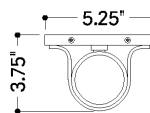

COLRAIN

4841-AGB

A contemporary twist on a classic bath sconce, Colrain casts a gentle glow upwards and downwards through its delicate Sfumato glass shades. Whether in a 1 or 2-light configuration, this sconce's simple silhouette has remarkable functionality. Characterized by opaque white ends, the glass shades softly diffuse light while eliminating glare. The frame of Colrain is available in an Aged Brass or Polished Nickel finish.

FINISHES

AGED BRASS

DIMENSIONS / SPECS

Height: 66"
Width/Diameter: 66"
Length: 66"
Minimum Height: 66"
Maximum Height: 66"
Canopy/Backplate: 5.25"
Hanging Type: 108" Premium Composite Cord
Product Weight: 66lb
Extension: 66"
Top to Center: 66"
Canopy/Backplate Shape: Rectangle
Sloped Ceiling Compatible: No
Living Finish: Yes
Uplight Only: Yes
Min Extension: 66"
Max Extension: 66"

Shade 1: Glass
Shade 1 Finish: Sfumato
Shade 1 Top Width: 2.75"
Shade 1 Height: 12.5"

ELECTRICAL

Bulb 1

Bulb Included: No
Socket: GU10
Bulb Type: MR16
Max Wattage: 10
Bulb Quantity: 1
Wire Length: 500mm
Cord Type: ! New Cord Type
Dimmer Type: Incandescent
Switch Type: ON/OFF STOMP SWITCH
Gem Box Required (2"x3"): Yes
Dark Sky: Yes
CRI: 66
Color Temp.: 66k
Lumens: 66
Title 24: Yes
Field Serviceable: No

Battery

Battery Powered: Yes
Battery Included: Yes
Battery Life: ! New Battery Life !

TOP