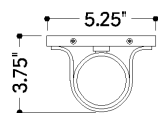

COLRAIN

4841-AGB

A contemporary twist on a classic bath sconce, Colrain casts a gentle glow upwards and downwards through its delicate Sfumato glass shades. Whether in a 1 or 2-light configuration, this sconce's simple silhouette has remarkable functionality. Characterized by opaque white ends, the glass shades softly diffuse light while eliminating glare. The frame of Colrain is available in an Aged Brass or Polished Nickel finish.

FINISHES

AGED BRASS

DIMENSIONS

Height: 66"
Width/Diameter: 66"
Length: 66"
Minimum Height: 66"
Maximum Height: 66"
Canopy/Backplate: 5.25"
Hanging Type: 108" Premium Composite Cord
Product Weight: 66lb
Extension: 66"
Top to Center: 66"
Canopy/Backplate Shape: Rectangle
Sloped Ceiling Compatible: No
Living Finish: Yes
Uplight Only: Yes

Shade

Shade 1: Glass
Shade 1 Finish: Sfumato
Shade 1 Top Width: 2.75"
Shade 1 Height: 12.5"

ELECTRICAL

Bulb 1

Bulb Included: No
Socket: GU10
Bulb Type: MR16
Max Wattage: 10
Bulb Quantity: 1
Wire Length: 500mm
Cord Type: ! New Cord Type
Dimmer Type: Incandescent
Switch Type: ON/OFF STOMP SWITCH
Gem Box Required (2"x3"): Yes
Dark Sky: Yes
CRI: 66
Color Temp.: 66k
Lumens: 66
Title 24: Yes
Field Serviceable: No

Battery

Battery Powered: Yes
Battery Included: Yes
Battery Life: ! New Battery Life !

TOP