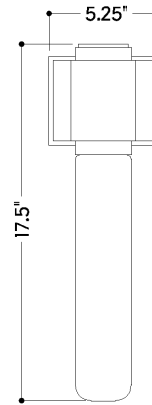

FINISHES

AGED BRASS

DIMENSIONS

Height: 66"
Width/Diameter: 66"
Length: 66"
Minimum Height: 66"
Maximum Height: 66"
Canopy/Backplate: 5.25"
Hanging Type: 108" Premium Composite Cord
Product Weight: 66lb
Extension: 66"
Top to Center: 66"
Canopy/Backplate Shape: Rectangle
Sloped Ceiling Compatible: No
Living Finish: Yes
Uplight Only: Yes

Shade

Shade 1: Glass
Shade 1 Finish: Sfumato
Shade 1 Top Width: 2.75"
Shade 1 Height: 12.5"

ELECTRICAL

Bulb 1

Bulb Included: No
Socket: GU10
Bulb Type: MR16
Max Wattage: 10
Bulb Quantity: 1
Wire Length: 500mm
Cord Type: ! New Cord Type
Dimmer Type: Incandescent
Switch Type: ON/OFF STOMP SWITCH
Gem Box Required (2"x3"): Yes
Dark Sky: Yes
CRI: 66
Color Temp.: 66k
Lumens: 66
Title 24: Yes
Field Serviceable: No

Battery

Battery Powered: Yes
Battery Included: Yes
Battery Life: ! New Battery Life !

TOP

FRONT

SIDE

COLRAIN

4841-AGB

SHIPPING

Carton 1: 20" x 8" x 8"

Carton 1 Weight: 6lb

Shipping Method: Ground

Country of Origin: CN