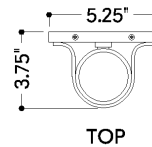

COLRAIN

4841-AGB

A contemporary twist on a classic bath sconce, Colrain casts a gentle glow upwards and downwards through its delicate Sfumato glass shades. Whether in a 1 or 2-light configuration, this sconce's simple silhouette has remarkable functionality. Characterized by opaque white ends, the glass shades softly diffuse light while eliminating glare. The frame of Colrain is available in an Aged Brass or Polished Nickel finish.

FINISHES

AGED BRASS

DIMENSIONS

Height: 66"
Width/Diameter: 66"
Length: 66"
Minimum Height: 66"
Maximum Height: 66"
Canopy/Backplate: 5.25"
Hanging Type: 108" Premium Composite Cord
Product Weight: 66lb
Extension: 66"
Top to Center: 66"
Canopy/Backplate Shape: Rectangle
Sloped Ceiling Compatible: No
Living Finish: Yes
Uplight Only: Yes

Shade

Shade 1: Glass
Shade 1 Finish: Sfumato
Shade 1 Top Width: 2.75"
Shade 1 Height: 12.5"

ELECTRICAL

Bulb 1

Bulb Included: No
Socket: GU10
Bulb Type: MR16
Max Wattage: 10
Bulb Quantity: 1
Wire Length: 500mm
Cord Type: ! New Cord Type
Dimmer Type: Incandescent
Switch Type: ON/OFF STOMP SWITCH
Gem Box Required (2"x3"): Yes
Dark Sky: Yes
CRI: 66
Color Temp.: 66k
Lumens: 66
Title 24: Yes
Field Serviceable: No

Battery

Battery Powered: Yes
Battery Included: Yes
Battery Life: ! New Battery Life !