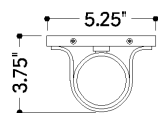

COLRAIN

4841-PN

A contemporary twist on a classic bath sconce, Colrain casts a gentle glow upwards and downwards through its delicate Sfumato glass shades. Whether in a 1 or 2-light configuration, this sconce's simple silhouette has remarkable functionality. Characterized by opaque white ends, the glass shades softly diffuse light while eliminating glare. The frame of Colrain is available in an Aged Brass or Polished Nickel finish.

FINISHES

POLISHED NICKEL

DIMENSIONS

Height: 66"
Width/Diameter: 66"
Length: 66"
Minimum Height: 66"
Maximum Height: 66"
Canopy/Backplate: 5.25"
Hanging Type: 108" Premium Composite Cord
Product Weight: 66lb
Extension: 66"
Top to Center: 66"
Canopy/Backplate Shape: Rectangle
Sloped Ceiling Compatible: No
Living Finish: Yes
Uplight Only: Yes

Shade

Shade 1: Glass
Shade 1 Finish: Sfumato
Shade 1 Top Width: 2.75"
Shade 1 Height: 12.5"

ELECTRICAL

Bulb 1

Bulb Included: No
Socket: GU10
Bulb Type: MR16
Max Wattage: 10
Bulb Quantity: 1
Wire Length: 500mm
Cord Type: ! New Cord Type
Dimmer Type: Incandescent
Switch Type: ON/OFF STOMP SWITCH
Gem Box Required (2"x3"): Yes
Dark Sky: Yes
CRI: 66
Color Temp.: 66k
Lumens: 66
Title 24: Yes
Field Serviceable: No

Battery

Battery Powered: Yes
Battery Included: Yes
Battery Life: ! New Battery Life !

TOP