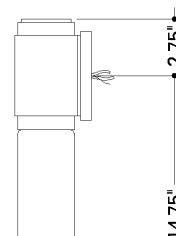

FINISHES

POLISHED NICKEL

DIMENSIONS

Height: 66"
Width/Diameter: 66"
Length: 66"
Minimum Height: 66"
Maximum Height: 66"
Canopy/Backplate: 5.25"
Hanging Type: 108" Premium Composite Cord
Product Weight: 66lb
Extension: 66"
Top to Center: 66"
Canopy/Backplate Shape: Rectangle
Sloped Ceiling Compatible: No
Living Finish: Yes
Uplight Only: Yes

Shade

Shade 1: Glass
Shade 1 Finish: Sfumato
Shade 1 Top Width: 2.75"
Shade 1 Height: 12.5"

ELECTRICAL

Bulb 1

Bulb Included: No
Socket: GU10
Bulb Type: MR16
Max Wattage: 10
Bulb Quantity: 1
Wire Length: 500mm
Cord Type: ! New Cord Type
Dimmer Type: Incandescent
Switch Type: ON/OFF STOMP SWITCH
Gem Box Required (2"x3"): Yes
Dark Sky: Yes
CRI: 66
Color Temp.: 66k
Lumens: 66
Title 24: Yes
Field Serviceable: No

Battery

Battery Powered: Yes
Battery Included: Yes
Battery Life: ! New Battery Life !

TOP

FRONT

SIDE

COLRAIN

4841-PN

SHIPPING

Carton 1: 20" x 8" x 8"

Carton 1 Weight: 6lb

Shipping Method: Ground

Country of Origin: CN