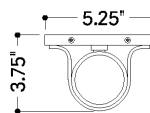

COLRAIN

4841-PN

A contemporary twist on a classic bath sconce, Colrain casts a gentle glow upwards and downwards through its delicate Sfumato glass shades. Whether in a 1 or 2-light configuration, this sconce's simple silhouette has remarkable functionality. Characterized by opaque white ends, the glass shades softly diffuse light while eliminating glare. The frame of Colrain is available in an Aged Brass or Polished Nickel finish.

FINISHES

POLISHED NICKEL

DIMENSIONS / SPECS

Height: 66"
Width/Diameter: 66"
Length: 66"
Minimum Height: 66"
Maximum Height: 66"
Canopy/Backplate: 5.25"
Hanging Type: 108" Premium Composite Cord
Product Weight: 66lb
Extension: 66"
Top to Center: 66"
Canopy/Backplate Shape: Rectangle
Sloped Ceiling Compatible: No
Living Finish: Yes
Uplight Only: Yes
Min Extension: 66"
Max Extension: 66"

Shade 1: Glass
Shade 1 Finish: Sfumato
Shade 1 Top Width: 2.75"
Shade 1 Height: 12.5"

ELECTRICAL

Bulb 1

Bulb Included: No
Socket: GU10
Bulb Type: MR16
Max Wattage: 10
Bulb Quantity: 1
Wire Length: 500mm
Cord Type: ! New Cord Type
Dimmer Type: Incandescent
Switch Type: ON/OFF STOMP SWITCH
Gem Box Required (2"x3"): Yes
Dark Sky: Yes
CRI: 66
Color Temp.: 66k
Lumens: 66
Title 24: Yes
Field Serviceable: No

Battery

Battery Powered: Yes
Battery Included: Yes
Battery Life: ! New Battery Life !

TOP