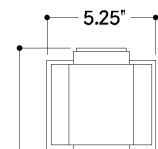

COLRAIN

4841-PN

A contemporary twist on a classic bath sconce, Colrain casts a gentle glow upwards and downwards through its delicate Sfumato glass shades. Whether in a 1 or 2-light configuration, this sconce's simple silhouette has remarkable functionality. Characterized by opaque white ends, the glass shades softly diffuse light while eliminating glare. The frame of Colrain is available in an Aged Brass or Polished Nickel finish.

FINISHES

POLISHED NICKEL

DIMENSIONS

Height: 66"
Width/Diameter: 66"
Length: 66"
Minimum Height: 66"
Maximum Height: 66"
Canopy/Backplate: 5.25"
Hanging Type: 108" Premium Composite Cord
Product Weight: 66lb
Extension: 66"
Top to Center: 66"
Canopy/Backplate Shape: Rectangle
Sloped Ceiling Compatible: No
Living Finish: Yes
Uplight Only: Yes

Shade

Shade 1: Glass
Shade 1 Finish: Sfumato
Shade 1 Top Width: 2.75"
Shade 1 Height: 12.5"

ELECTRICAL

Bulb 1

Bulb Included: No
Socket: GU10
Bulb Type: MR16
Max Wattage: 10
Bulb Quantity: 1
Wire Length: 500mm
Cord Type: ! New Cord Type
Dimmer Type: Incandescent
Switch Type: ON/OFF STOMP SWITCH
Gem Box Required (2"x3"): Yes
Dark Sky: Yes
CRI: 66
Color Temp.: 66k
Lumens: 66
Title 24: Yes
Field Serviceable: No

Battery

Battery Powered: Yes
Battery Included: Yes
Battery Life: ! New Battery Life !

FRONT

SIDE