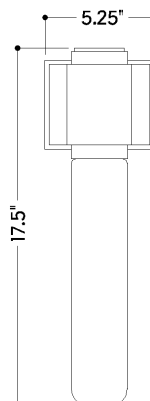

## DIMENSIONS / SPECS

Height: 66"  
Width/Diameter: 66"  
Length: 66"  
Minimum Height: 66"  
Maximum Height: 66"  
Canopy/Backplate: 5.25"  
Hanging Type: 108" Premium Composite Cord  
Product Weight: 66lb  
Extension: 66"  
Top to Center: 66"  
Canopy/Backplate Shape: Rectangle  
Sloped Ceiling Compatible: No  
Living Finish: Yes  
Uplight Only: Yes  
Min Extension: 66"  
Max Extension: 66"

Shade 1: Glass  
Shade 1 Finish: Sfumato  
Shade 1 Top Width: 2.75"  
Shade 1 Height: 12.5"

### Bulb 1

Bulb Included: No  
Socket: GU10  
Bulb Type: MR16  
Max Wattage: 10  
Bulb Quantity: 1  
Wire Length: 500mm  
Cord Type: ! New Cord Type  
Dimmer Type: Incandescent  
Switch Type: ON/OFF STOMP SWITCH  
Gem Box Required (2"x3"): Yes  
Dark Sky: Yes  
CRI: 66  
Color Temp.: 66k  
Lumens: 66  
Title 24: Yes  
Field Serviceable: No

### Battery

Battery Powered: Yes  
Battery Included: Yes  
Battery Life: ! New Battery Life !

TOP

FRONT

SIDE