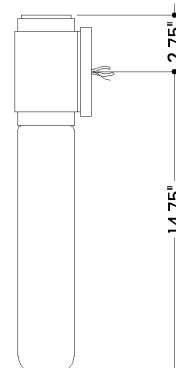

## DIMENSIONS / SPECS

Height: 66"  
Width/Diameter: 66"  
Length: 66"  
Minimum Height: 66"  
Maximum Height: 66"  
Canopy/Backplate: 5.25"  
Hanging Type: 108" Premium Composite Cord  
Product Weight: 66lb  
Extension: 66"  
Top to Center: 66"  
Canopy/Backplate Shape: Rectangle  
Sloped Ceiling Compatible: No  
Living Finish: Yes  
Uplight Only: Yes  
Min Extension: 66"  
Max Extension: 66"

Shade 1: Glass  
Shade 1 Finish: Sfumato  
Shade 1 Top Width: 2.75"  
Shade 1 Height: 12.5"

### Bulb 1

Bulb Included: No  
Socket: GU10  
Bulb Type: MR16  
Max Wattage: 10  
Bulb Quantity: 1  
Wire Length: 500mm  
Cord Type: ! New Cord Type  
Dimmer Type: Incandescent  
Switch Type: ON/OFF STOMP SWITCH  
Gem Box Required (2"x3"): Yes  
Dark Sky: Yes  
CRI: 66  
Color Temp.: 66k  
Lumens: 66  
Title 24: Yes  
Field Serviceable: No

### Battery

Battery Powered: Yes  
Battery Included: Yes  
Battery Life: ! New Battery Life !

TOP

FRONT

SIDE