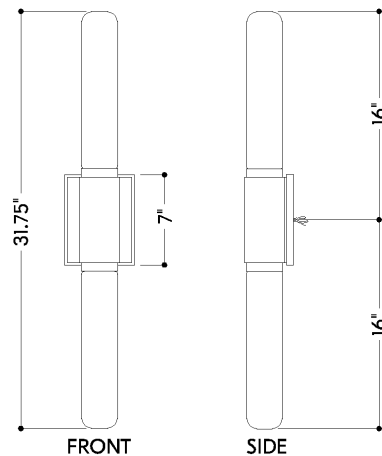

COLRAIN

4842-AGB

A contemporary twist on a classic bath sconce, Colrain casts a gentle glow upwards and downwards through its delicate Sfumato glass shades. Whether in a 1 or 2-light configuration, this sconce's simple silhouette has remarkable functionality. Characterized by opaque white ends, the glass shades softly diffuse light while eliminating glare. The frame of Colrain is available in an Aged Brass or Polished Nickel finish.

FINISHES

AGED BRASS

DIMENSIONS

Height: 66"
Width/Diameter: 66"
Length: 66"
Minimum Height: 66"
Maximum Height: 66"
Canopy/Backplate: 5.25"
Hanging Type: 108" Premium Composite Cord
Product Weight: 66lb
Extension: 66"
Top to Center: 66"
Canopy/Backplate Shape: Rectangle
Sloped Ceiling Compatible: No
Living Finish: Yes
Uplight Only: Yes

Shade

Shade 1: Glass
Shade 1 Finish: Sfumato
Shade 1 Top Width: 2.75"
Shade 1 Height: 12.5"

ELECTRICAL

Bulb 1

Bulb Included: No
Socket: GU10
Bulb Type: MR16
Max Wattage: 10
Bulb Quantity: 2
Wire Length: 500mm
Cord Type: ! New Cord Type
Dimmer Type: Incandescent
Switch Type: ON/OFF STOMP SWITCH
Gem Box Required (2"x3"): Yes
Dark Sky: Yes
CRI: 66
Color Temp.: 66k
Lumens: 66
Title 24: Yes
Field Serviceable: No

Battery

Battery Powered: Yes
Battery Included: Yes
Battery Life: ! New Battery Life !