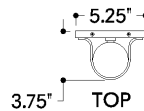

COLRAIN

4842-AGB

A contemporary twist on a classic bath sconce, Colrain casts a gentle glow upwards and downwards through its delicate Sfumato glass shades. Whether in a 1 or 2-light configuration, this sconce's simple silhouette has remarkable functionality. Characterized by opaque white ends, the glass shades softly diffuse light while eliminating glare. The frame of Colrain is available in an Aged Brass or Polished Nickel finish.

FINISHES

AGED BRASS

DIMENSIONS

Height: 66"
Width/Diameter: 66"
Length: 66"
Minimum Height: 66"
Maximum Height: 66"
Canopy/Backplate: 5.25"
Hanging Type: 108" Premium Composite Cord
Product Weight: 66lb
Extension: 66"
Top to Center: 66"
Canopy/Backplate Shape: Rectangle
Sloped Ceiling Compatible: No
Living Finish: Yes
Uplight Only: Yes

Shade

Shade 1: Glass
Shade 1 Finish: Sfumato
Shade 1 Top Width: 2.75"
Shade 1 Height: 12.5"

ELECTRICAL

Bulb 1

Bulb Included: No
Socket: GU10
Bulb Type: MR16
Max Wattage: 10
Bulb Quantity: 2
Wire Length: 500mm
Cord Type: ! New Cord Type
Dimmer Type: Incandescent
Switch Type: ON/OFF STOMP SWITCH
Gem Box Required (2"x3"): Yes
Dark Sky: Yes
CRI: 66
Color Temp.: 66k
Lumens: 66
Title 24: Yes
Field Serviceable: No

Battery

Battery Powered: Yes
Battery Included: Yes
Battery Life: ! New Battery Life !