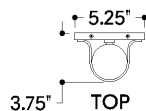

COLRAIN

4842-PN

A contemporary twist on a classic bath sconce, Colrain casts a gentle glow upwards and downwards through its delicate Sfumato glass shades. Whether in a 1 or 2-light configuration, this sconce's simple silhouette has remarkable functionality. Characterized by opaque white ends, the glass shades softly diffuse light while eliminating glare. The frame of Colrain is available in an Aged Brass or Polished Nickel finish.

FINISHES

POLISHED NICKEL

DIMENSIONS

Height: 66"
Width/Diameter: 66"
Length: 66"
Minimum Height: 66"
Maximum Height: 66"
Canopy/Backplate: 5.25"
Hanging Type: 108" Premium Composite Cord
Product Weight: 66lb
Extension: 66"
Top to Center: 66"
Canopy/Backplate Shape: Rectangle
Sloped Ceiling Compatible: No
Living Finish: Yes
Uplight Only: Yes

Shade

Shade 1: Glass
Shade 1 Finish: Sfumato
Shade 1 Top Width: 2.75"
Shade 1 Height: 12.5"

ELECTRICAL

Bulb 1

Bulb Included: No
Socket: GU10
Bulb Type: MR16
Max Wattage: 10
Bulb Quantity: 2
Wire Length: 500mm
Cord Type: ! New Cord Type
Dimmer Type: Incandescent
Switch Type: ON/OFF STOMP SWITCH
Gem Box Required (2"x3"): Yes
Dark Sky: Yes
CRI: 66
Color Temp.: 66k
Lumens: 66
Title 24: Yes
Field Serviceable: No

Battery

Battery Powered: Yes
Battery Included: Yes
Battery Life: ! New Battery Life !