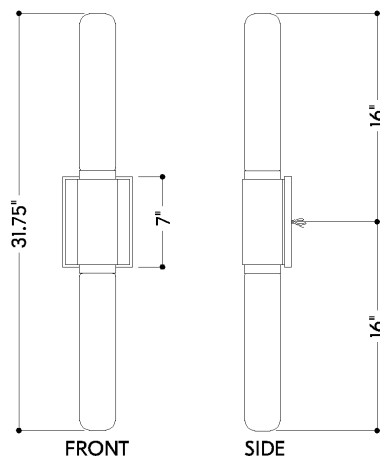

COLRAIN

4842-PN

A contemporary twist on a classic bath sconce, Colrain casts a gentle glow upwards and downwards through its delicate Sfumato glass shades. Whether in a 1 or 2-light configuration, this sconce's simple silhouette has remarkable functionality. Characterized by opaque white ends, the glass shades softly diffuse light while eliminating glare. The frame of Colrain is available in an Aged Brass or Polished Nickel finish.

FINISHES

POLISHED NICKEL

DIMENSIONS

Height: 66"
Width/Diameter: 66"
Length: 66"
Minimum Height: 66"
Maximum Height: 66"
Canopy/Backplate: 5.25"
Hanging Type: 108" Premium Composite Cord
Product Weight: 66lb
Extension: 66"
Top to Center: 66"
Canopy/Backplate Shape: Rectangle
Sloped Ceiling Compatible: No
Living Finish: Yes
Uplight Only: Yes

Shade

Shade 1: Glass
Shade 1 Finish: Sfumato
Shade 1 Top Width: 2.75"
Shade 1 Height: 12.5"

ELECTRICAL

Bulb 1

Bulb Included: No
Socket: GU10
Bulb Type: MR16
Max Wattage: 10
Bulb Quantity: 2
Wire Length: 500mm
Cord Type: ! New Cord Type
Dimmer Type: Incandescent
Switch Type: ON/OFF STOMP SWITCH
Gem Box Required (2"x3"): Yes
Dark Sky: Yes
CRI: 66
Color Temp.: 66k
Lumens: 66
Title 24: Yes
Field Serviceable: No

Battery

Battery Powered: Yes
Battery Included: Yes
Battery Life: ! New Battery Life !