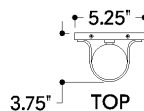

COLRAIN

4842-PN

A contemporary twist on a classic bath sconce, Colrain casts a gentle glow upwards and downwards through its delicate Sfumato glass shades. Whether in a 1 or 2-light configuration, this sconce's simple silhouette has remarkable functionality. Characterized by opaque white ends, the glass shades softly diffuse light while eliminating glare. The frame of Colrain is available in an Aged Brass or Polished Nickel finish.

FINISHES

POLISHED NICKEL

DIMENSIONS

Height: 66"
Width/Diameter: 66"
Length: 66"
Minimum Height: 66"
Maximum Height: 66"
Canopy/Backplate: 5.25"
Hanging Type: 108" Premium Composite Cord
Product Weight: 66lb
Extension: 66"
Top to Center: 66"
Canopy/Backplate Shape: Rectangle
Sloped Ceiling Compatible: No
Living Finish: Yes
Uplight Only: Yes

Shade

Shade 1: Glass
Shade 1 Finish: Sfumato
Shade 1 Top Width: 2.75"
Shade 1 Height: 12.5"

ELECTRICAL

Bulb 1

Bulb Included: No
Socket: GU10
Bulb Type: MR16
Max Wattage: 10
Bulb Quantity: 2
Wire Length: 500mm
Cord Type: ! New Cord Type
Dimmer Type: Incandescent
Switch Type: ON/OFF STOMP SWITCH
Gem Box Required (2"x3"): Yes
Dark Sky: Yes
CRI: 66
Color Temp.: 66k
Lumens: 66
Title 24: Yes
Field Serviceable: No

Battery

Battery Powered: Yes
Battery Included: Yes
Battery Life: ! New Battery Life !