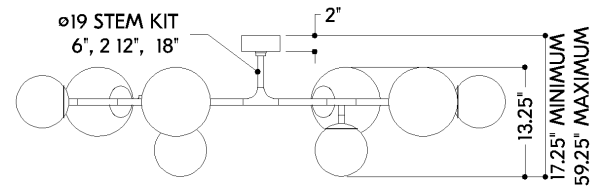

FINISHES

VINTAGE POLISHED BRASS

Coastal Suitable Finish (EPM): No

DIMENSIONS

Height: 13.5"
Width/Diameter: 21.25"
Length: 60"
Minimum Height: 17.25"
Maximum Height: 59.25"
Canopy/Backplate: 4.75"
Hanging Type: 1-6" / 2-12" / 1-18" Stems
Product Weight: 22lb
Canopy/Backplate Shape: Round
Sloped Ceiling Compatible: No
Living Finish: No
Uplight Only: No

Shade

Shade 1: Glass
Shade 1 Finish: Remolino Blanco
Shade 1 Top Width: 6.5"
Shade 1 Height: 6.25"
Shade 2: Glass
Shade 2 Finish: Remolino Blanco
Shade 2 Top Width: 8.5"
Shade 2 Height: 8.25"

ELECTRICAL

Bulb 1

Bulb Included: No
Socket: E12 Candelabra Base
Bulb Type: T8-3.5
Max Wattage: 10
Bulb Quantity: 8
Bulb Included: No
Cord Type: B & W TEFLON W/ GROUND WIRE
Gem Box Required (2"x3"): No
Dark Sky: No

SHIPPING

Carton 1: 57" x 15" x 22"
Carton 1 Weight: 38lb
Shipping Method: Ground
Country of Origin: CN

FRONT

BOTTOM