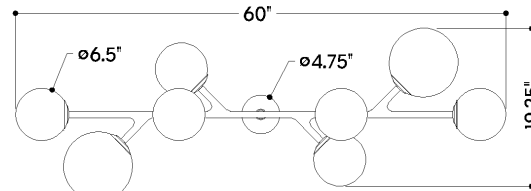

FINISHES

VINTAGE POLISHED BRASS

Coastal Suitable Finish (EPM): No

DIMENSIONS

Height: 13.5"
Width/Diameter: 21.25"
Length: 60"
Minimum Height: 17.25"
Maximum Height: 59.25"
Canopy/Backplate: 4.75"
Hanging Type: 1-6" / 2-12" / 1-18" Stems
Product Weight: 22lb
Canopy/Backplate Shape: Round
Sloped Ceiling Compatible: No
Living Finish: No
Uplight Only: No

Shade

Shade 1: Glass
Shade 1 Finish: Remolino Blanco
Shade 1 Top Width: 6.5"
Shade 1 Height: 6.25"
Shade 2: Glass
Shade 2 Finish: Remolino Blanco
Shade 2 Top Width: 8.5"
Shade 2 Height: 8.25"

ELECTRICAL

Bulb 1

Bulb Included: No
Socket: E12 Candelabra Base
Bulb Type: T8-3.5
Max Wattage: 10
Bulb Quantity: 8
Bulb Included: No
Cord Type: B & W TEFLON W/ GROUND WIRE
Gem Box Required (2"x3"): No
Dark Sky: No

SHIPPING

Carton 1: 57" x 15" x 22"
Carton 1 Weight: 38lb
Shipping Method: Ground
Country of Origin: CN

FRONT

BOTTOM