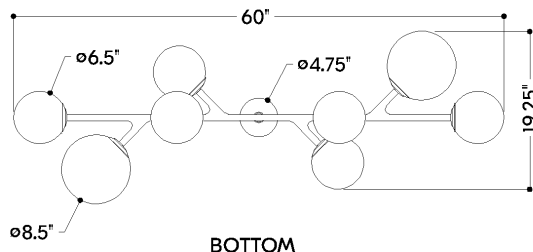

FINISHES

VINTAGE POLISHED BRASS

DIMENSIONS

Height: 13.5"
Width/Diameter: 21.25"
Length: 60"
Minimum Height: 17.25"
Maximum Height: 59.25"
Canopy/Backplate: 4.75"
Hanging Type: 1-6" / 2-12" / 1-18" Stems
Product Weight: 22lb
Canopy/Backplate Shape: Round
Sloped Ceiling Compatible: No
Living Finish: No
Uplight Only: No

Shade

Shade 1: Glass
Shade 1 Finish: Remolino Blanco
Shade 1 Top Width: 6.5"
Shade 1 Height: 6.25"
Shade 2: Glass
Shade 2 Finish: Remolino Blanco
Shade 2 Top Width: 8.5"
Shade 2 Height: 8.25"

ELECTRICAL

Bulb 1

Bulb Included: No
Socket: E12 Candelabra Base
Bulb Type: T8-3.5
Max Wattage: 10
Bulb Quantity: 8
Cord Type: B & W TEFLON W/ GROUND WIRE
Gem Box Required (2"x3"): No
Dark Sky: No

FRONT

BOTTOM

SHIPPING

Carton 1: 57" x 15" x 22"
Carton 1 Weight: 38lb
Shipping Method: Ground
Country of Origin: CN