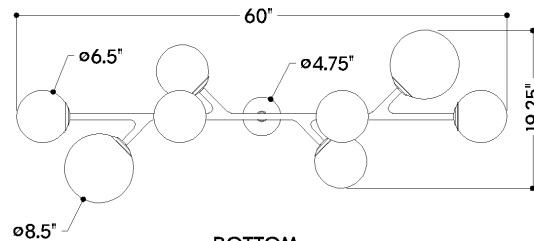

FRONT

BOTTOM