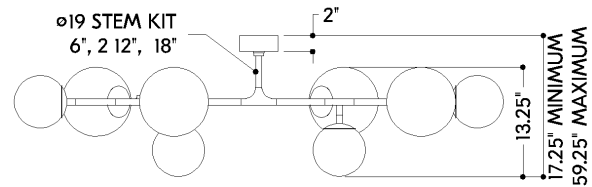

FINISHES

VINTAGE POLISHED BRASS

DIMENSIONS / SPECS

Height: 13.5"
Width/Diameter: 21.25"
Length: 60"
Minimum Height: 17.25"
Maximum Height: 59.25"
Canopy/Backplate: 4.75"
Hanging Type: 1-6" / 2-12" / 1-18" Stems
Product Weight: 22lb
Canopy/Backplate Shape: Round
Sloped Ceiling Compatible: No
Living Finish: No
Uplight Only: No

Shade 1: Glass
Shade 1 Finish: Remolino Blanco
Shade 1 Top Width: 6.5"
Shade 1 Height: 6.25"
Shade 2: Glass
Shade 2 Finish: Remolino Blanco
Shade 2 Top Width: 8.5"
Shade 2 Height: 8.25"

ELECTRICAL

Bulb 1

Bulb Included: No
Socket: E12 Candelabra Base
Bulb Type: T8-3.5
Max Wattage: 10
Bulb Quantity: 8
Cord Type: B & W TEFLON W/ GROUND WIRE
Gem Box Required (2"x3"): No
Dark Sky: No

SHIPPING

Carton 1: 57" x 15" x 22"
Carton 1 Weight: 38lb
Shipping Method: Ground
Country of Origin: CN