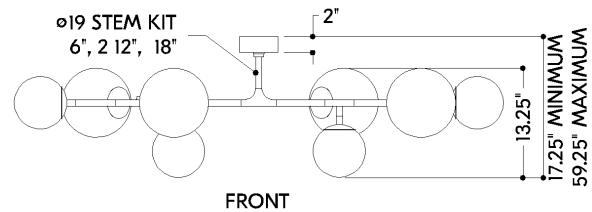

FINISHES

VINTAGE POLISHED BRASS

DIMENSIONS

Height: 13.5"
Width/Diameter: 21.25"
Length: 60"
Minimum Height: 17.25"
Maximum Height: 59.25"
Canopy/Backplate: 4.75"
Hanging Type: 1-6" / 2-12" / 1-18" Stems
Product Weight: 22lb
Canopy/Backplate Shape: Round
Sloped Ceiling Compatible: No
Living Finish: No
Uplight Only: No

Shade

Shade 1: Glass
Shade 1 Finish: Remolino Blanco
Shade 1 Top Width: 6.5"
Shade 1 Height: 6.25"
Shade 2: Glass
Shade 2 Finish: Remolino Blanco
Shade 2 Top Width: 8.5"
Shade 2 Height: 8.25"

ELECTRICAL

Bulb 1

Bulb Included: No
Socket: E12 Candelabra Base
Bulb Type: T8-3.5
Max Wattage: 10
Bulb Quantity: 8
Cord Type: B & W TEFLON W/ GROUND WIRE
Gem Box Required (2"x3"): No
Dark Sky: No

FRONT

BOTTOM

SHIPPING

Carton 1: 57" x 15" x 22"
Carton 1 Weight: 38lb
Shipping Method: Ground
Country of Origin: CN