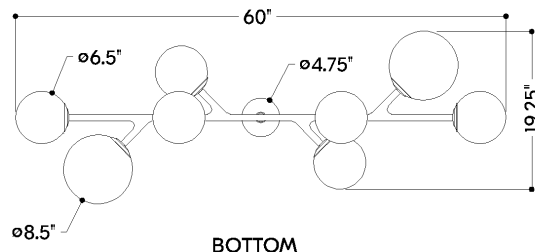

FRONT

BOTTOM

SHIPPING

Carton 1: 57" x 15" x 22"
Carton 1 Weight: 38lb
Shipping Method: Ground
Country of Origin: CN