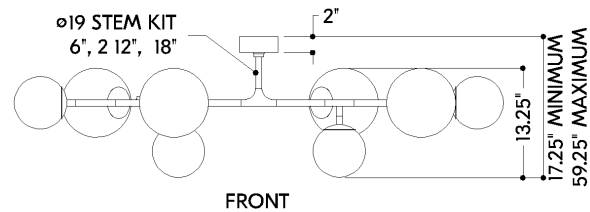

ELECTRICAL

Bulb 1

Bulb Included: No
Socket: E12 Candelabra Base
Bulb Type: T8-3.5
Max Wattage: 10
Bulb Quantity: 8
Cord Type: B & W TEFLON W/ GROUND WIRE
Gem Box Required (2"x3"): No
Dark Sky: No