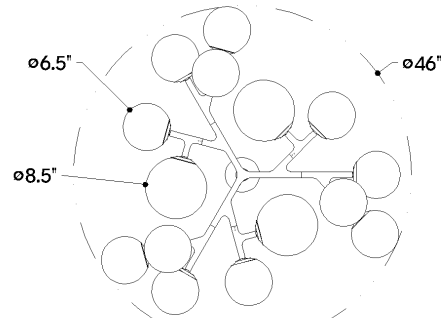

## DIMENSIONS

Height: 12.5"  
Width/Diameter: 46"  
Minimum Height: 16.75"  
Maximum Height: 58.75"  
Canopy/Backplate: 4.75"  
Hanging Type: 1-6" / 2-12" / 1-18" Stems  
Product Weight: 36.3lb  
Canopy/Backplate Shape: Round  
Sloped Ceiling Compatible: No  
Living Finish: No  
Uplight Only: No

## Shade

Shade 1: Glass  
Shade 1 Finish: Remolino Blanco  
Shade 1 Top Width: 6.5"  
Shade 1 Height: 6.25"  
Shade 2: Glass  
Shade 2 Finish: Remolino Blanco  
Shade 2 Top Width: 8.5"  
Shade 2 Height: 8.25"

### Bulb 1

Bulb Included: No  
Socket: E12 Candelabra Base  
Bulb Type: T8-3.5  
Max Wattage: 10  
Bulb Quantity: 15  
Cord Type: B & W TEFLON W/ GROUND WIRE  
Gem Box Required (2"x3"): No  
Dark Sky: No

FRONT

BOTTOM