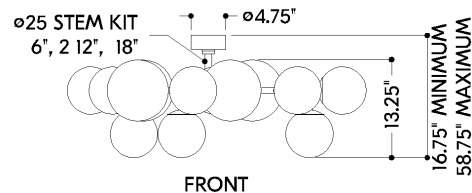

FINISHES

VINTAGE POLISHED BRASS

DIMENSIONS

Height: 12.5"
Width/Diameter: 46"
Minimum Height: 16.75"
Maximum Height: 58.75"
Canopy/Backplate: 4.75"
Hanging Type: 1-6" / 2-12" / 1-18" Stems
Product Weight: 36.3lb
Canopy/Backplate Shape: Round
Sloped Ceiling Compatible: No
Living Finish: No
Uplight Only: No

Shade

Shade 1: Glass
Shade 1 Finish: Remolino Blanco
Shade 1 Top Width: 6.5"
Shade 1 Height: 6.25"
Shade 2: Glass
Shade 2 Finish: Remolino Blanco
Shade 2 Top Width: 8.5"
Shade 2 Height: 8.25"

ELECTRICAL

Bulb 1

Bulb Included: No
Socket: E12 Candelabra Base
Bulb Type: T8-3.5
Max Wattage: 10
Bulb Quantity: 15
Cord Type: B & W TEFLON W/ GROUND WIRE
Gem Box Required (2"x3"): No
Dark Sky: No

SHIPPING

Carton 1: 40" x 38" x 16"
Carton 1 Weight: 61lb
Shipping Method: Truck Only
Country of Origin: CN