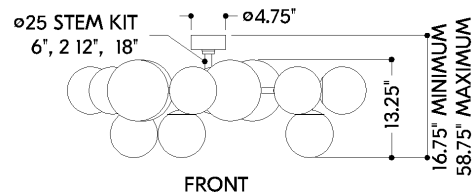

ELECTRICAL

Bulb 1

Bulb Included: No
Socket: E12 Candelabra Base
Bulb Type: T8-3.5
Max Wattage: 10
Bulb Quantity: 15
Cord Type: B & W TEFLON W/ GROUND WIRE
Gem Box Required (2"x3"): No
Dark Sky: No