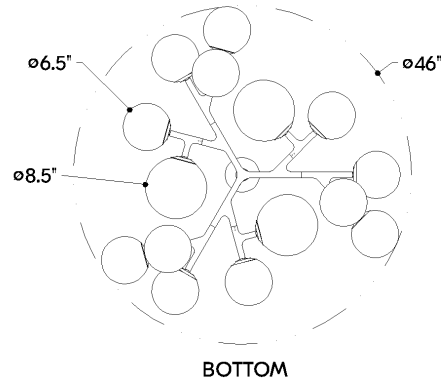

GLASGOW

488-47-VPB

The Glasgow family of chandeliers and linears captures the old-meets-new vibrancy of its namesake Scottish city. Resembling celestial bodies in the night sky, the Remolino Blanco swirled glass globes are suspended from a branch-inspired Vintage Polished Brass frame. Choose from different formats to suit your space, from 8 to 24 lights.

FINISHES

VINTAGE POLISHED BRASS

DIMENSIONS

Height: 12.5"
Width/Diameter: 46"
Minimum Height: 16.75"
Maximum Height: 58.75"
Canopy/Backplate: 4.75"
Hanging Type: 1-6" / 2-12" / 1-18" Stems
Product Weight: 36.3lb
Canopy/Backplate Shape: Round
Sloped Ceiling Compatible: No
Living Finish: No
Uplight Only: No

Shade

Shade 1: Glass
Shade 1 Finish: Remolino Blanco
Shade 1 Top Width: 6.5"
Shade 1 Height: 6.25"
Shade 2: Glass
Shade 2 Finish: Remolino Blanco
Shade 2 Top Width: 8.5"
Shade 2 Height: 8.25"

ELECTRICAL

Bulb 1

Bulb Included: No
Socket: E12 Candelabra Base
Bulb Type: T8-3.5
Max Wattage: 10
Bulb Quantity: 15
Cord Type: B & W TEFLON W/ GROUND WIRE
Gem Box Required (2"x3"): No
Dark Sky: No

SHIPPING

Carton 1: 40" x 38" x 16"
Carton 1 Weight: 61lb
Shipping Method: Truck Only
Country of Origin: CN