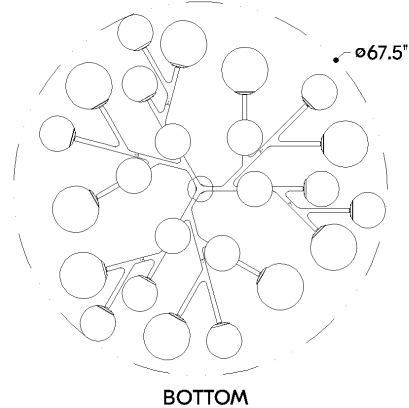

GLASGOW

488-68-VPB

The Glasgow family of chandeliers and linears captures the old-meets-new vibrancy of its namesake Scottish city. Resembling celestial bodies in the night sky, the Remolino Blanco swirled glass globes are suspended from a branch-inspired Vintage Polished Brass frame. Choose from different formats to suit your space, from 8 to 24 lights.

FINISHES

VINTAGE POLISHED BRASS

DIMENSIONS

Height: 13.5"
Width/Diameter: 67.25"
Minimum Height: 16.75"
Maximum Height: 58.75"
Canopy/Backplate: 4.75"
Hanging Type: 1-6" / 2-12" / 1-18" Stems
Product Weight: 92.4lb
Canopy/Backplate Shape: Round
Sloped Ceiling Compatible: No
Living Finish: No
Uplight Only: No

Shade

Shade 1: Glass
Shade 1 Finish: Remolino Blanco
Shade 1 Top Width: 6.5"
Shade 1 Height: 6.25"
Shade 2: Glass
Shade 2 Finish: Remolino Blanco
Shade 2 Top Width: 8.5"
Shade 2 Height: 8.25"

ELECTRICAL

Bulb 1

Bulb Included: No
Socket: E12 Candelabra Base
Bulb Type: T8-3.5
Max Wattage: 10
Bulb Quantity: 24
Cord Type: B & W TEFLON W/ GROUND WIRE
Gem Box Required (2"x3"): No
Dark Sky: No

SHIPPING

Carton 1: 60" x 60" x 12"
Carton 1 Weight: 25lb
Shipping Method: Truck Only
Country of Origin: CN