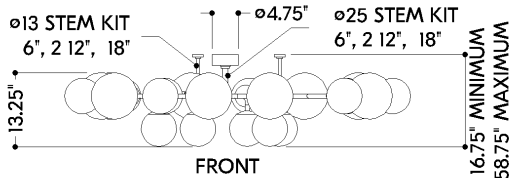

FINISHES

VINTAGE POLISHED BRASS

DIMENSIONS

Height: 13.5"
Width/Diameter: 67.25"
Minimum Height: 16.75"
Maximum Height: 58.75"
Canopy/Backplate: 4.75"
Hanging Type: 1-6" / 2-12" / 1-18" Stems
Product Weight: 92.4lb
Canopy/Backplate Shape: Round
Sloped Ceiling Compatible: No
Living Finish: No
Uplight Only: No

Shade

Shade 1: Glass
Shade 1 Finish: Remolino Blanco
Shade 1 Top Width: 6.5"
Shade 1 Height: 6.25"
Shade 2: Glass
Shade 2 Finish: Remolino Blanco
Shade 2 Top Width: 8.5"
Shade 2 Height: 8.25"

ELECTRICAL

Bulb 1

Bulb Included: No
Socket: E12 Candelabra Base
Bulb Type: T8-3.5
Max Wattage: 10
Bulb Quantity: 24
Cord Type: B & W TEFLON W/ GROUND WIRE
Gem Box Required (2"x3"): No
Dark Sky: No

SHIPPING

Carton 1: 60" x 60" x 12"
Carton 1 Weight: 25lb
Shipping Method: Truck Only
Country of Origin: CN