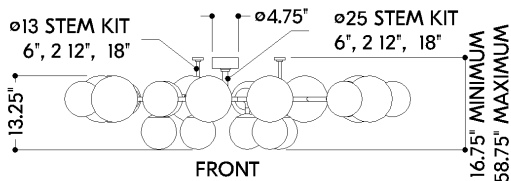

FINISHES

VINTAGE POLISHED BRASS

DIMENSIONS

Height: 13.5"
Width/Diameter: 67.25"
Minimum Height: 16.75"
Maximum Height: 58.75"
Canopy/Backplate: 4.75"
Hanging Type: 1-6" / 2-12" / 1-18" Stems
Product Weight: 92.4lb
Canopy/Backplate Shape: Round
Sloped Ceiling Compatible: No
Living Finish: No
Uplight Only: No

Shade

Shade 1: Glass
Shade 1 Finish: Remolino Blanco
Shade 1 Top Width: 6.5"
Shade 1 Height: 6.25"
Shade 2: Glass
Shade 2 Finish: Remolino Blanco
Shade 2 Top Width: 8.5"
Shade 2 Height: 8.25"

ELECTRICAL

Bulb 1

Bulb Included: No
Socket: E12 Candelabra Base
Bulb Type: T8-3.5
Max Wattage: 10
Bulb Quantity: 24
Cord Type: B & W TEFLON W/ GROUND WIRE
Gem Box Required (2"x3"): No
Dark Sky: No

SHIPPING

Carton 1: 60" x 60" x 12"
Carton 1 Weight: 25lb
Shipping Method: Truck Only
Country of Origin: CN