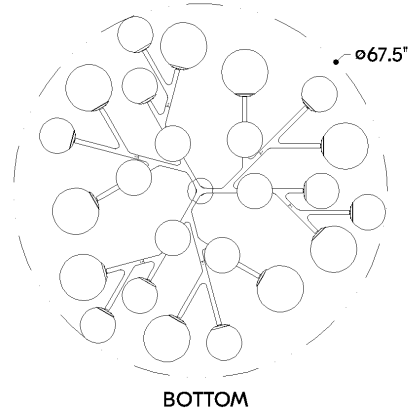

GLASGOW

488-68-VPB

The Glasgow family of chandeliers and linears captures the old-meets-new vibrancy of its namesake Scottish city. Resembling celestial bodies in the night sky, the Remolino Blanco swirled glass globes are suspended from a branch-inspired Vintage Polished Brass frame. Choose from different formats to suit your space, from 8 to 24 lights.

FINISHES

VINTAGE POLISHED BRASS

DIMENSIONS

Height: 13.5"
Width/Diameter: 67.25"
Minimum Height: 16.75"
Maximum Height: 58.75"
Canopy/Backplate: 4.75"
Hanging Type: 1-6" / 2-12" / 1-18" Stems
Product Weight: 92.4lb
Canopy/Backplate Shape: Round
Sloped Ceiling Compatible: No
Living Finish: No
Uplight Only: No

Shade

Shade 1: Glass
Shade 1 Finish: Remolino Blanco
Shade 1 Top Width: 6.5"
Shade 1 Height: 6.25"
Shade 2: Glass
Shade 2 Finish: Remolino Blanco
Shade 2 Top Width: 8.5"
Shade 2 Height: 8.25"

ELECTRICAL

Bulb 1

Bulb Included: No
Socket: E12 Candelabra Base
Bulb Type: T8-3.5
Max Wattage: 10
Bulb Quantity: 24
Cord Type: B & W TEFLON W/ GROUND WIRE
Gem Box Required (2"x3"): No
Dark Sky: No

SHIPPING

Carton 1: 60" x 60" x 12"
Carton 1 Weight: 25lb
Shipping Method: Truck Only
Country of Origin: CN