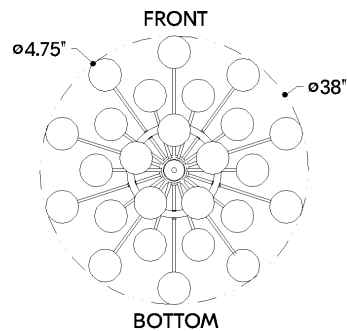

BRAHMA

489-38-VB/BRZ

Modern with a historical reference, the Brahma family uses scale and repetition to create a stunning maximalist statement. The contrasts between the Vintage Brass and Bronze metalwork add visual interest, while the stacked tiers create a grand look. The central rings of the fixture support gracefully branching arms with milky cloud glass shades, contributing to the majestic presence of this chandelier. Whether you choose the 25 or 44 light option, Brahma makes an impressive addition to any space.

FINISHES

VINTAGE BRASS w/ BRONZE

Coastal Suitable Finish (EPM): No

DIMENSIONS

Height: 25.75"

Width/Diameter: 38"

Minimum Height: 32.75"

Maximum Height: 102.25"

Canopy/Backplate: 5.5"

Hanging Type: 72" Chain

Product Weight: 41.88lb

Canopy/Backplate Shape: Round

Sloped Ceiling Compatible: No

Living Finish: Yes

Uplight Only: No

Shade

Shade 1: Glass

Shade 1 Finish: Cloud

Shade 1 Top Width: 4.75"

Shade 1 Height: 3.25"

ELECTRICAL

Bulb 1

Bulb Included: No

Socket: G9

Bulb Type: G9 LED

Max Wattage: 6

Bulb Quantity: 25

Bulb Included: No

Cord Type: SPT-1 SILVER W/ TINNED GROUND WIRE

Gem Box Required (2"x3"): No

Dark Sky: No

SHIPPING

Carton 1: 39" x 39" x 22"

Carton 1 Weight: 60lb

Shipping Method: Truck Only

Country of Origin: CN

HUDSON VALLEY
LIGHTING GROUP

| hvlgroup.com | 1.800.814.3993