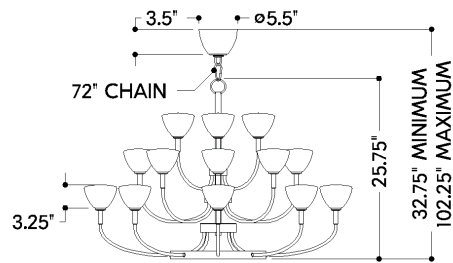

## DIMENSIONS

Height: 25.75"

Width/Diameter: 38"

Minimum Height: 32.75"

Maximum Height: 102.25"

Canopy/Backplate: 5.5"

Hanging Type: 72" Chain

Product Weight: 41.88lb

## Shade

Shade 1: Glass

Shade 1 Finish: Cloud

Shade 1 Top Width: 4.75"

Shade 1 Height: 3.25"

## SHIPPING

Carton 1: 39" x 39" x 22"

Carton 1 Weight: 60lb

Shipping Method: Truck Only

Country of Origin: CN

HUDSON VALLEY  
LIGHTING GROUP

| [hvlgroup.com](http://hvlgroup.com) | 1.800.814.3993