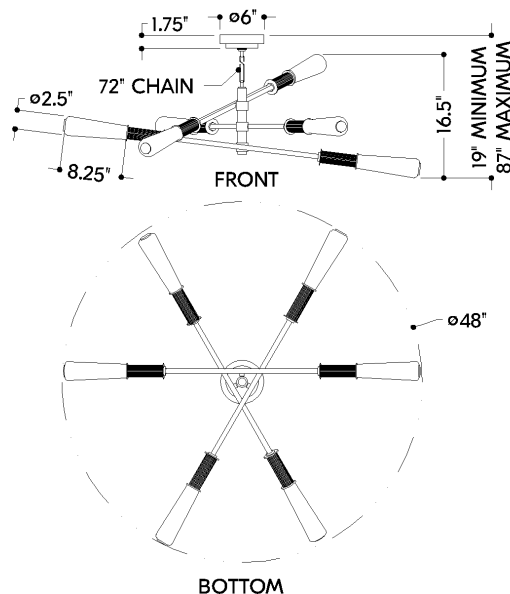

DASHIELL

490-48-VPB

The modern mobile-inspired Dashiell chandelier is designed to spark conversations. While constructed of substantial materials, this chandelier maintains a light, balanced appearance with an innate sense of movement. Slender Vintage Polished Brass arms are capped with tapered cylindrical alabaster shades, adding a note of contrast to the upscale fixture. The distinctive fluted holders of the shades provide additional style. Illuminated by LED, Dashiell is available in two sizes.

*Due to the one-of-a-kind nature of the medium, exact colors and patterns may vary slightly from the image shown.

FINISHES

VINTAGE POLISHED BRASS

Coastal Suitable Finish (EPM): No

DIMENSIONS

Height: 13"
Width/Diameter: 48"
Minimum Height: 18.5"
Maximum Height: 87"
Canopy/Backplate: 6"
Hanging Type: 72" Chain
Product Weight: 26.79lb
Canopy/Backplate Shape: Round
Sloped Ceiling Compatible: No
Living Finish: No
Uplight Only: No

Shade

Shade 1: Natural Stone
Shade 1 Finish: Alabaster
Shade 1 Top Width: 1.75"
Shade 1 Bottom L/W: 0" / 2.5"
Shade 1 Height: 8.25"

ELECTRICAL

Bulb 1

Bulb Included: N/A
Socket: Integrated LED
Max Wattage: 28
Bulb Quantity: 6
Bulb Included: Yes
Cord Type: SPT-1 SILVER W/ TINNED GROUND WIRE
Dimmer Type: ELV, TRIAC, 0-10 VOLT
Gem Box Required (2"x3"): No
Dark Sky: No
CRI: 90
Color Temp.: 2700k
Lumens: 1875
Title 24: No
Field Serviceable: No

SHIPPING

Carton 1: 34" x 24" x 7"
Carton 1 Weight: 32lb
Shipping Method: Ground
Country of Origin: CN

HUDSON VALLEY LIGHTING GROUP | hvlgroup.com | 1.800.814.3993

REVISED 3.11.2022