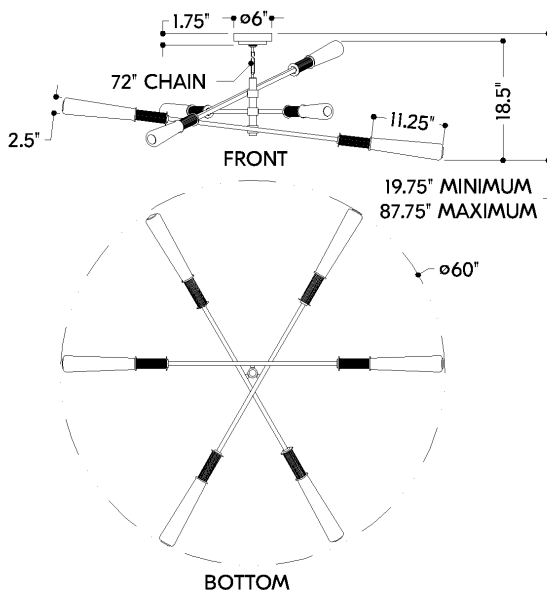

## DIMENSIONS

Height: 13.75"

Width/Diameter: 60"

Minimum Height: 19.25"

Maximum Height: 87.75"

Canopy/Backplate: 6"

Hanging Type: 72" Chain

Product Weight: 32.29lb

## Shade

Shade 1: Natural Stone

Shade 1 Finish: Alabaster

Shade 1 Top Width: 1.75"

Shade 1 Bottom L/W: 0" / 2.5"

Shade 1 Height: 11.5"

## SHIPPING

Carton 1: 38" x 24" x 7"

Carton 1 Weight: 38lb

Shipping Method: Ground

Country of Origin: CN

HUDSON VALLEY  
LIGHTING GROUP

| [hvlgroup.com](http://hvlgroup.com) | 1.800.814.3993