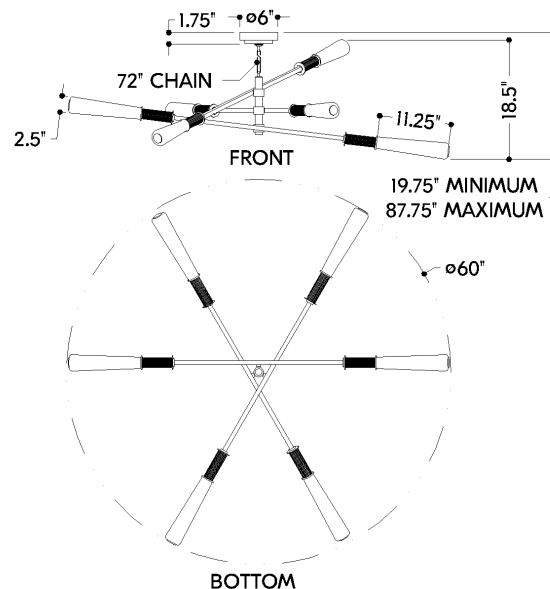

*Due to the one-of-a-kind nature of the medium, exact colors and patterns may vary slightly from the image shown.

FINISHES

VINTAGE POLISHED BRASS

DIMENSIONS / SPECS

Height: 13.75"
Width/Diameter: 60"
Minimum Height: 19.25"
Maximum Height: 87.75"
Canopy/Backplate: 6"
Hanging Type: 72" Chain
Product Weight: 32.29lb
Canopy/Backplate Shape: Round
Sloped Ceiling Compatible: No
Living Finish: No
Uplight Only: No

Shade 1: Natural Stone
Shade 1 Finish: Alabaster
Shade 1 Top Width: 1.75"
Shade 1 Bottom L/W: 0" / 2.5"
Shade 1 Height: 11.5"

ELECTRICAL

Bulb 1

Bulb Included: N/A
Socket: Integrated LED
Max Wattage: 39
Bulb Quantity: 6
Cord Type: SPT-1 SILVER W/ TINNED GROUND WIRE
Dimmer Type: ELV, TRIAC, 0-10 VOLT
Gem Box Required (2"x3"): No
Dark Sky: No
CRI: 90
Color Temp.: 2700k
Lumens: 2475
Title 24: No
Field Serviceable: No

SHIPPING

Carton 1: 38" x 24" x 7"
Carton 1 Weight: 38lb
Shipping Method: Ground
Country of Origin: CN

HUDSON VALLEY
LIGHTING GROUP