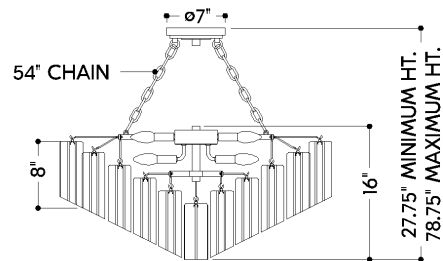

ELECTRICAL

Bulb 1

Bulb Included: No
Socket: E12 Candelabra Base
Bulb Type: B11
Max Wattage: 10
Bulb Quantity: 9
Wire Length: 500mm
Cord Type: ! New Cord Type
Dimmer Type: Incandescent
Switch Type: ON/OFF STOMP SWITCH
Gem Box Required (2"x3"): Yes
Dark Sky: Yes
CRI: 66
Color Temp.: 66k
Lumens: 66
Title 24: Yes
Field Serviceable: No

BOTTOM