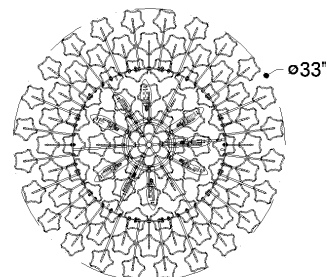

ELECTRICAL

Bulb 1

Bulb Included: No
Socket: E12 Candelabra Base
Bulb Type: B11
Max Wattage: 10
Bulb Quantity: 9
Wire Length: 500mm
Cord Type: ! New Cord Type
Dimmer Type: Incandescent
Switch Type: ON/OFF STOMP SWITCH
Gem Box Required (2"x3"): Yes
Dark Sky: Yes
CRI: 66
Color Temp.: 66k
Lumens: 66
Title 24: Yes
Field Serviceable: No

BOTTOM