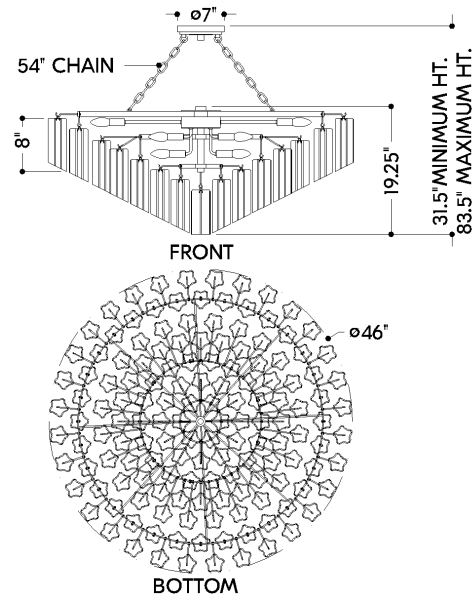

WATERTOWN

4921-AGB

The incredible quantity of layers, lights, and complex glass shapes make Watertown a dramatic showstopper. Inspired by Art Deco aesthetics, this maximalist chandelier features organically shaped Tronchi glass shades with textured cuts. The shades are arranged to form a descending point at the center, reminiscent of water droplets. Watertown is available with 9, 21, or 45 lights.

FINISHES

AGED BRASS

DIMENSIONS

Height: 66"
Width/Diameter: 66"
Length: 66"
Minimum Height: 66"
Maximum Height: 66"
Canopy/Backplate: 7"
Hanging Type: 108" Premium Composite Cord
Product Weight: 66lb
Extension: 66"
Top to Center: 66"
Canopy/Backplate Shape: Round
Sloped Ceiling Compatible: No
Living Finish: Yes
Uplight Only: Yes

Shade

Shade 1: Glass
Shade 1 Finish: Champagne Tronchi
Shade 1 Top Width: 2.75"
Shade 1 Height: 8"
Shade 2: Glass
Shade 2 Finish: Champagne Tronchi
Shade 2 Top Width: 2.75"
Shade 2 Height: 6.75"

ELECTRICAL

Bulb 1

Bulb Included: No
Socket: E12 Candelabra Base
Bulb Type: B11
Max Wattage: 10
Bulb Quantity: 21
Wire Length: 500mm
Cord Type: ! New Cord Type
Dimmer Type: Incandescent
Switch Type: ON/OFF STOMP SWITCH
Gem Box Required (2"x3"): Yes
Dark Sky: Yes
CRI: 66
Color Temp.: 66k
Lumens: 66
Title 24: Yes
Field Serviceable: No