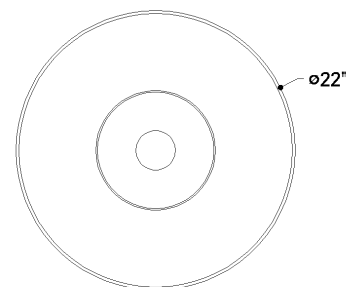

FINISHES

VINTAGE BRASS

Coastal Suitable Finish (EPM): No

DIMENSIONS

Height: 9.75"

Width/Diameter: 22"

Minimum Height: 14.75"

Maximum Height: 83"

Canopy/Backplate: 6.25"

Hanging Type: 72" Chain

Product Weight: 17.6lb

Canopy/Backplate Shape: Round

Sloped Ceiling Compatible: No

Living Finish: Yes

Uplight Only: No

Shade

Shade 1: Glass

Shade 1 Finish: Opal Glossy

Shade 1 Top Width: 9.5"

Shade 1 Height: 5"

ELECTRICAL

Bulb 1

Bulb Included: No

Socket: E26 Medium Base

Carton 1: 26" x 26" x 16"

Carton 1 Weight: 27lb

Shipping Method: Ground

Country of Origin: IN

FRONT

BOTTOM