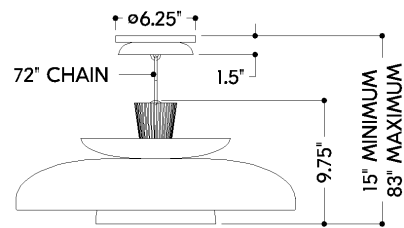

RAVENNA

493-22-VB

The architectural form and distinctive detailing of Ravenna make this shapely pendant a timeless treasure. Featuring alternating shallow bowl layers, the artistic stacked design culminates in a shiny opal glass shade nestled beneath a metal canopy. A ribbed cap adds an organic touch, while the allover Vintage Brass finish complements the glamorous silhouette.

FINISHES

VINTAGE BRASS

Coastal Suitable Finish (EPM): No

DIMENSIONS

Height: 9.75"

Width/Diameter: 22"

Minimum Height: 14.75"

Maximum Height: 83"

Canopy/Backplate: 6.25"

Hanging Type: 72" Chain

Product Weight: 17.6lb

Canopy/Backplate Shape: Round

Sloped Ceiling Compatible: No

Living Finish: Yes

Uplight Only: No

Shade

Shade 1: Glass

Shade 1 Finish: Opal Glossy

Shade 1 Top Width: 9.5"

Shade 1 Height: 5"

ELECTRICAL

Bulb 1

Bulb Included: No

Socket: E26 Medium Base

Bulb Type: G25

Max Wattage: 15

Bulb Quantity: 1

Bulb Included: No

Cord Type: SPT-1 SILVER W/ TINNED GROUND WIRE

Gem Box Required (2"x3"): No

Dark Sky: No

SHIPPING

Carton 1: 26" x 26" x 16"

Carton 1 Weight: 27lb

Shipping Method: Ground

Country of Origin: IN

FRONT