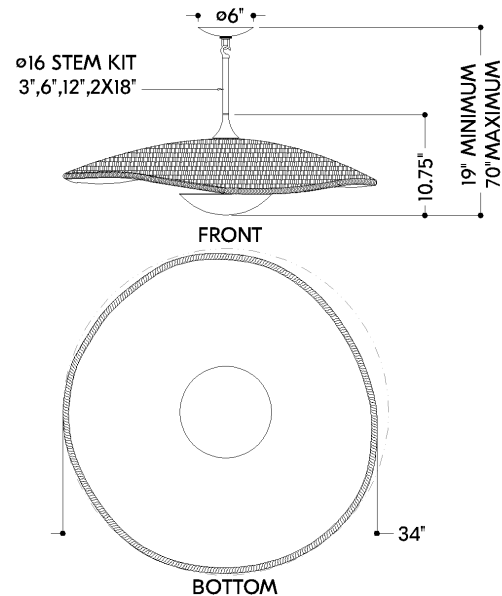

*Due to the one-of-a-kind nature of the medium, exact colors and patterns may vary slightly from the image shown.

FINISHES

VINTAGE GOLD LEAF

DIMENSIONS

Height: 66"
Width/Diameter: 66"
Length: 66"
Minimum Height: 66"
Maximum Height: 66"
Canopy/Backplate: 6"
Hanging Type: 108" Premium Composite Cord
Product Weight: 66lb
Extension: 66"
Top to Center: 66"
Canopy/Backplate Shape: Round
Sloped Ceiling Compatible: No
Living Finish: Yes
Uplight Only: Yes

Shade

Shade 1: Rattan
Shade 1 Finish: Natural
Shade 1 Top Width: 2"
Shade 1 Bottom L/W: 0" / 34"
Shade 1 Height: 6"

ELECTRICAL

Bulb 1

Bulb Included: N/A
Socket: Integrated LED
Max Wattage: 25
Bulb Quantity: 1
Wire Length: 500mm
Cord Type: ! New Cord Type
Dimmer Type: Incandescent
Switch Type: ON/OFF STOMP SWITCH
Gem Box Required (2"x3"): Yes
Dark Sky: Yes
CRI: 66
Color Temp.: 66k
Lumens: 66
Title 24: Yes
Field Serviceable: No

Battery

Battery Powered: Yes
Battery Included: Yes
Battery Life: ! New Battery Life !

SHILOH

4934-VGL

SHIPPING

Carton 1: 38" x 38" x 16"

Carton 1 Weight: 32lb

Shipping Method: Truck Only