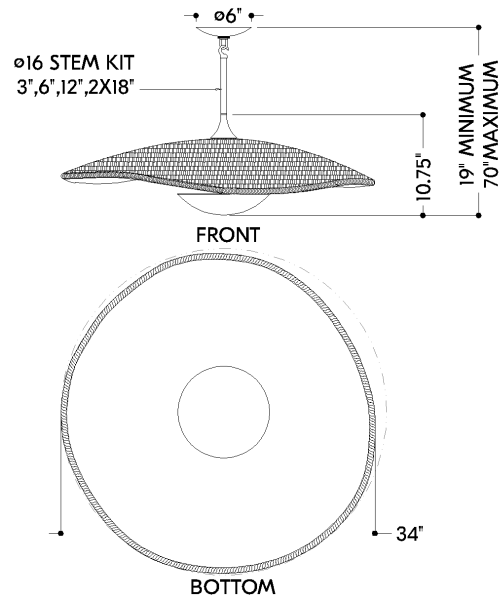

*Due to the one-of-a-kind nature of the medium, exact colors and patterns may vary slightly from the image shown.

FINISHES

VINTAGE GOLD LEAF

DIMENSIONS

Height: 66"
Width/Diameter: 66"
Length: 66"
Minimum Height: 66"
Maximum Height: 66"
Canopy/Backplate: 6"
Hanging Type: 108" Premium Composite Cord
Product Weight: 66lb
Extension: 66"
Top to Center: 66"
Canopy/Backplate Shape: Round
Sloped Ceiling Compatible: No
Living Finish: Yes
Uplight Only: Yes

Shade

Shade 1: Rattan
Shade 1 Finish: Natural
Shade 1 Top Width: 2"
Shade 1 Bottom L/W: 0" / 34"
Shade 1 Height: 6"

ELECTRICAL

Bulb 1

Bulb Included: N/A
Socket: Integrated LED
Max Wattage: 25
Bulb Quantity: 1
Wire Length: 500mm
Cord Type: ! New Cord Type
Dimmer Type: Incandescent
Switch Type: ON/OFF STOMP SWITCH
Gem Box Required (2"x3"): Yes
Dark Sky: Yes
CRI: 66
Color Temp.: 66k
Lumens: 66
Title 24: Yes
Field Serviceable: No

Battery

Battery Powered: Yes
Battery Included: Yes
Battery Life: ! New Battery Life !

SHILOH

4934-VGL

SHIPPING

Carton 1: 38" x 38" x 16"

Carton 1 Weight: 32lb

Shipping Method: Truck Only