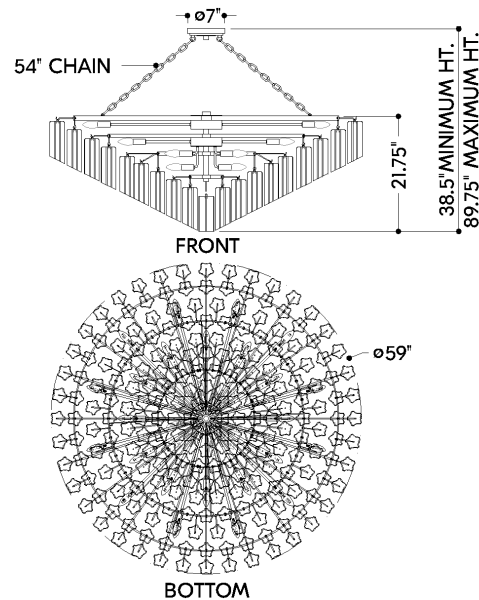

WATERTOWN

4945-AGB

The incredible quantity of layers, lights, and complex glass shapes make Watertown a dramatic showstopper. Inspired by Art Deco aesthetics, this maximalist chandelier features organically shaped Tronchi glass shades with textured cuts. The shades are arranged to form a descending point at the center, reminiscent of water droplets. Watertown is available with 9, 21, or 45 lights.

FINISHES

AGED BRASS

DIMENSIONS

Height: 66"
Width/Diameter: 66"
Length: 66"
Minimum Height: 66"
Maximum Height: 66"
Canopy/Backplate: 7"
Hanging Type: 108" Premium Composite Cord
Product Weight: 66lb
Extension: 66"
Top to Center: 66"
Canopy/Backplate Shape: Round
Sloped Ceiling Compatible: No
Living Finish: Yes
Uplight Only: Yes

Shade

Shade 1: Glass
Shade 1 Finish: Champagne Tronchi
Shade 1 Top Width: 2.75"
Shade 1 Height: 8"
Shade 2: Glass
Shade 2 Finish: Champagne Tronchi
Shade 2 Top Width: 2.75"
Shade 2 Height: 6.75"

ELECTRICAL

Bulb 1

Bulb Included: No
Socket: E12 Candelabra Base
Bulb Type: B11
Max Wattage: 10
Bulb Quantity: 33
Wire Length: 500mm
Cord Type: ! New Cord Type
Dimmer Type: Incandescent
Switch Type: ON/OFF STOMP SWITCH
Gem Box Required (2"x3"): Yes
Dark Sky: Yes
CRI: 66
Color Temp.: 66k
Lumens: 66
Title 24: Yes
Field Serviceable: No