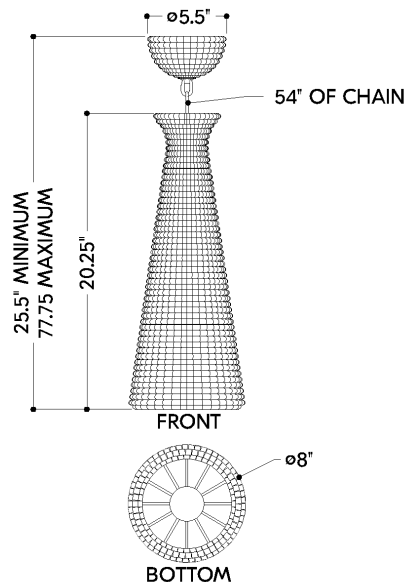

*Due to the one-of-a-kind nature of the medium, exact colors and patterns may vary slightly from the image shown.

FINISHES

VINTAGE GOLD LEAF

DIMENSIONS

Height: 66"
Width/Diameter: 66"
Length: 66"
Minimum Height: 66"
Maximum Height: 66"
Canopy/Backplate: 5.5"
Hanging Type: 108" Premium Composite Cord
Product Weight: 66lb
Extension: 66"
Top to Center: 66"
Canopy/Backplate Shape: Round
Sloped Ceiling Compatible: No
Living Finish: Yes
Uplight Only: Yes

Shade

Shade 1: Wood Beads
Shade 1 Finish: Natural
Shade 1 Top Width: 4.75"
Shade 1 Bottom L/W: 0" / 8"
Shade 1 Height: 20.25"

ELECTRICAL

Bulb 1

Bulb Included: No
Socket: E26 Medium Base
Bulb Type: A19
Max Wattage: 15
Bulb Quantity: 1
Wire Length: 500mm
Cord Type: ! New Cord Type
Dimmer Type: Incandescent
Switch Type: ON/OFF STOMP SWITCH
Gem Box Required (2"x3"): Yes
Dark Sky: Yes
CRI: 66
Color Temp.: 66k
Lumens: 66
Title 24: Yes
Field Serviceable: No

TALLMAN

5008-VGL

Battery

Battery Powered: Yes

Battery Included: Yes

Battery Life: ! New Battery Life !

SHIPPING

Carton 1: 25" x 13" x 13"

Carton 1 Weight: 16lb

Shipping Method: Ground

Country of Origin: PH