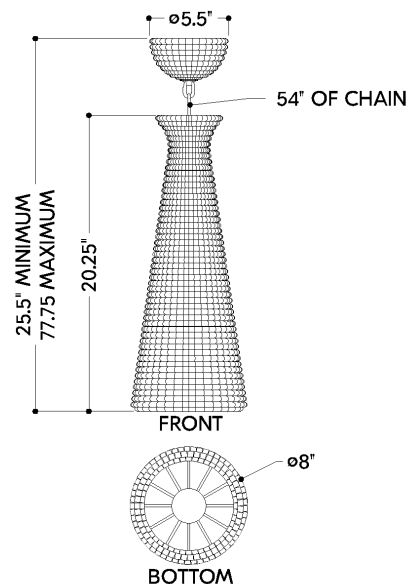

*Due to the one-of-a-kind nature of the medium, exact colors and patterns may vary slightly from the image shown.

FINISHES

VINTAGE GOLD LEAF

DIMENSIONS

Height: 66"
Width/Diameter: 66"
Length: 66"
Minimum Height: 66"
Maximum Height: 66"
Canopy/Backplate: 5.5"
Hanging Type: 108" Premium Composite Cord
Product Weight: 66lb
Extension: 66"
Top to Center: 66"
Canopy/Backplate Shape: Round
Sloped Ceiling Compatible: No
Living Finish: Yes
Uplight Only: Yes

Shade

Shade 1: Wood Beads
Shade 1 Finish: Natural
Shade 1 Top Width: 4.75"
Shade 1 Bottom L/W: 0" / 8"
Shade 1 Height: 20.25"

ELECTRICAL

Bulb 1

Bulb Included: No
Socket: E26 Medium Base
Bulb Type: A19
Max Wattage: 15
Bulb Quantity: 1
Wire Length: 500mm
Cord Type: ! New Cord Type
Dimmer Type: Incandescent
Switch Type: ON/OFF STOMP SWITCH
Gem Box Required (2"x3"): Yes
Dark Sky: Yes
CRI: 66
Color Temp.: 66k
Lumens: 66
Title 24: Yes
Field Serviceable: No

TALLMAN

5008-VGL

Battery

Battery Powered: Yes

Battery Included: Yes

Battery Life: ! New Battery Life !

SHIPPING

Carton 1: 25" x 13" x 13"