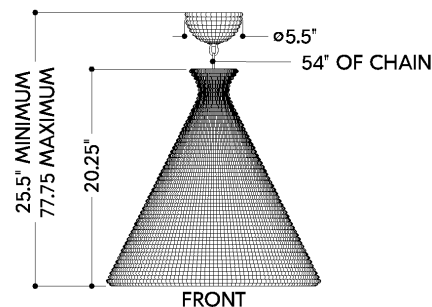

*Due to the one-of-a-kind nature of the medium, exact colors and patterns may vary slightly from the image shown.

FINISHES

VINTAGE GOLD LEAF

Coastal Suitable Finish (EPM): Yes

DIMENSIONS

Height: 66"
Width/Diameter: 66"
Length: 66"
Minimum Height: 66"
Maximum Height: 66"
Canopy/Backplate: 5.5"
Hanging Type: 108" Premium Composite Cord
Product Weight: 66lb
Extension: 66"
Top to Center: 66"
Canopy/Backplate Shape: Round
Sloped Ceiling Compatible: No
Living Finish: Yes
Uplight Only: Yes

Shade

Shade 1: Wood Beads
Shade 1 Finish: Natural
Shade 1 Top Width: 4.75"
Shade 1 Bottom L/W: 0" / 20"
Shade 1 Height: 20.25"

ELECTRICAL

Bulb 1

Bulb Included: No
Socket: E26 Medium Base
Bulb Type: A19
Max Wattage: 15
Bulb Quantity: 1
Wire Length: 500mm
Cord Type: ! New Cord Type
Dimmer Type: Incandescent
Switch Type: ON/OFF STOMP SWITCH
Gem Box Required (2"x3"): Yes
Dark Sky: Yes
CRI: 66
Color Temp.: 66k
Lumens: 66
Title 24: Yes
Field Serviceable: No

TALLMAN

5020-VGL

Battery

Battery Powered: Yes

Battery Included: Yes

Battery Life: ! New Battery Life !

SHIPPING

Carton 1: 25" x 25" x 25"