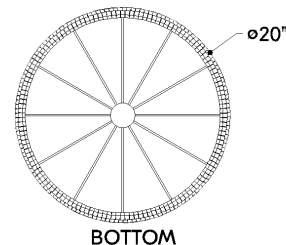

*Due to the one-of-a-kind nature of the medium, exact colors and patterns may vary slightly from the image shown.

FINISHES

VINTAGE GOLD LEAF

Coastal Suitable Finish (EPM): Yes

DIMENSIONS

Height: 66"
Width/Diameter: 66"
Length: 66"
Minimum Height: 66"
Maximum Height: 66"
Canopy/Backplate: 5.5"
Hanging Type: 108" Premium Composite Cord
Product Weight: 66lb
Extension: 66"
Top to Center: 66"
Canopy/Backplate Shape: Round
Sloped Ceiling Compatible: No
Living Finish: Yes
Uplight Only: Yes

Shade

Shade 1: Wood Beads
Shade 1 Finish: Natural
Shade 1 Top Width: 4.75"
Shade 1 Bottom L/W: 0" / 20"
Shade 1 Height: 20.25"

ELECTRICAL

Bulb 1

Bulb Included: No
Socket: E26 Medium Base
Bulb Type: A19
Max Wattage: 15
Bulb Quantity: 1
Wire Length: 500mm
Cord Type: ! New Cord Type
Dimmer Type: Incandescent
Switch Type: ON/OFF STOMP SWITCH
Gem Box Required (2"x3"): Yes
Dark Sky: Yes
CRI: 66
Color Temp.: 66k
Lumens: 66
Title 24: Yes
Field Serviceable: No

TALLMAN

5020-VGL

Battery

Battery Powered: Yes

Battery Included: Yes

Battery Life: ! New Battery Life !

SHIPPING

Carton 1: 25" x 25" x 25"