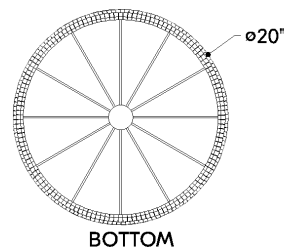

*Due to the one-of-a-kind nature of the medium, exact colors and patterns may vary slightly from the image shown.

FINISHES

VINTAGE GOLD LEAF

DIMENSIONS

Height: 66"
Width/Diameter: 66"
Length: 66"
Minimum Height: 66"
Maximum Height: 66"
Canopy/Backplate: 5.5"
Hanging Type: 108" Premium Composite Cord
Product Weight: 66lb
Extension: 66"
Top to Center: 66"
Canopy/Backplate Shape: Round
Sloped Ceiling Compatible: No
Living Finish: Yes
Uplight Only: Yes

Shade

Shade 1: Wood Beads
Shade 1 Finish: Natural
Shade 1 Top Width: 4.75"
Shade 1 Bottom L/W: 0" / 20"
Shade 1 Height: 20.25"

ELECTRICAL

Bulb 1

Bulb Included: No
Socket: E26 Medium Base
Bulb Type: A19
Max Wattage: 15
Bulb Quantity: 1
Wire Length: 500mm
Cord Type: ! New Cord Type
Dimmer Type: Incandescent
Switch Type: ON/OFF STOMP SWITCH
Gem Box Required (2"x3"): Yes
Dark Sky: Yes
CRI: 66
Color Temp.: 66k
Lumens: 66
Title 24: Yes
Field Serviceable: No

TALLMAN

5020-VGL

Battery

Battery Powered: Yes

Battery Included: Yes

Battery Life: ! New Battery Life !

SHIPPING

Carton 1: 25" x 25" x 25"