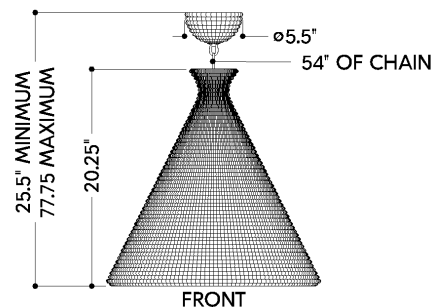

*Due to the one-of-a-kind nature of the medium, exact colors and patterns may vary slightly from the image shown.

FINISHES

VINTAGE GOLD LEAF

DIMENSIONS

Height: 66"
Width/Diameter: 66"
Length: 66"
Minimum Height: 66"
Maximum Height: 66"
Canopy/Backplate: 5.5"
Hanging Type: 108" Premium Composite Cord
Product Weight: 66lb
Extension: 66"
Top to Center: 66"
Canopy/Backplate Shape: Round
Sloped Ceiling Compatible: No
Living Finish: Yes
Uplight Only: Yes

Shade

Shade 1: Wood Beads
Shade 1 Finish: Natural
Shade 1 Top Width: 4.75"
Shade 1 Bottom L/W: 0" / 20"
Shade 1 Height: 20.25"

ELECTRICAL

Bulb 1

Bulb Included: No
Socket: E26 Medium Base
Bulb Type: A19
Max Wattage: 15
Bulb Quantity: 1
Wire Length: 500mm
Cord Type: ! New Cord Type
Dimmer Type: Incandescent
Switch Type: ON/OFF STOMP SWITCH
Gem Box Required (2"x3"): Yes
Dark Sky: Yes
CRI: 66
Color Temp.: 66k
Lumens: 66
Title 24: Yes
Field Serviceable: No

TALLMAN

5020-VGL

Battery

Battery Powered: Yes

Battery Included: Yes

Battery Life: ! New Battery Life !

SHIPPING

Carton 1: 25" x 25" x 25"