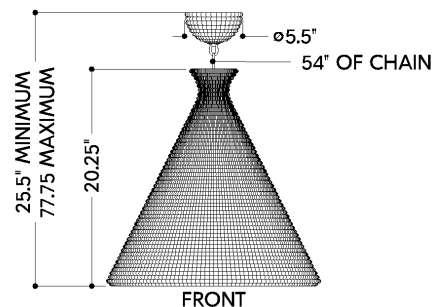

*Due to the one-of-a-kind nature of the medium, exact colors and patterns may vary slightly from the image shown.

FINISHES

VINTAGE GOLD LEAF

DIMENSIONS

Height: 66"
Width/Diameter: 66"
Length: 66"
Minimum Height: 66"
Maximum Height: 66"
Canopy/Backplate: 5.5"
Hanging Type: 108" Premium Composite Cord
Product Weight: 66lb
Extension: 66"
Top to Center: 66"
Canopy/Backplate Shape: Round
Sloped Ceiling Compatible: No
Living Finish: Yes
Uplight Only: Yes

Shade

Shade 1: Wood Beads
Shade 1 Finish: Natural
Shade 1 Top Width: 4.75"
Shade 1 Bottom L/W: 0" / 20"
Shade 1 Height: 20.25"

ELECTRICAL

Bulb 1

Bulb Included: No
Socket: E26 Medium Base
Bulb Type: A19
Max Wattage: 15
Bulb Quantity: 1
Wire Length: 500mm
Cord Type: ! New Cord Type
Dimmer Type: Incandescent
Switch Type: ON/OFF STOMP SWITCH
Gem Box Required (2"x3"): Yes
Dark Sky: Yes
CRI: 66
Color Temp.: 66k
Lumens: 66
Title 24: Yes
Field Serviceable: No

TALLMAN

5020-VGL

Battery

Battery Powered: Yes

Battery Included: Yes

Battery Life: ! New Battery Life !

SHIPPING

Carton 1: 25" x 25" x 25"