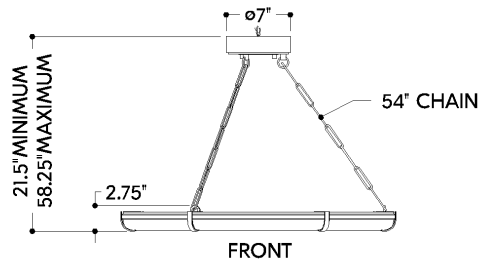

*Due to the one-of-a-kind nature of the medium, exact colors and patterns may vary slightly from the image shown.

FINISHES

AGED BRASS

DIMENSIONS

Height: 66"
Width/Diameter: 66"
Length: 66"
Minimum Height: 66"
Maximum Height: 66"
Canopy/Backplate: 6"
Hanging Type: 108" Premium Composite Cord
Product Weight: 66lb
Extension: 66"
Top to Center: 66"
Canopy/Backplate Shape: Round
Sloped Ceiling Compatible: No
Living Finish: Yes
Uplight Only: Yes

Shade

Shade 1: Alabaster

ELECTRICAL

Bulb 1

Bulb Included: N/A
Socket: Integrated LED
Max Wattage: 48
Bulb Quantity: 1
Wire Length: 500mm
Cord Type: ! New Cord Type
Dimmer Type: Incandescent
Switch Type: ON/OFF STOMP SWITCH
Gem Box Required (2"x3"): Yes
Dark Sky: Yes
CRI: 66
Color Temp.: 66k
Lumens: 66
Title 24: Yes
Field Serviceable: No

Battery

Battery Powered: Yes
Battery Included: Yes
Battery Life: ! New Battery Life !

SENNETT

5130-AGB

SHIPPING

Carton 1: 65" x 35" x 7"

Carton 1 Weight: 37lb

Shipping Method: Truck Only