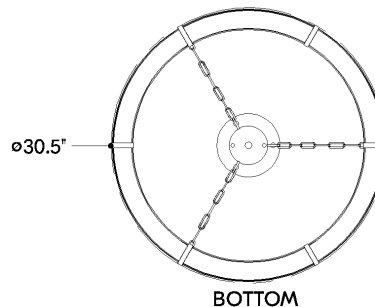

SENNETT

5130-AGB

With a large ring-like silhouette, Sennett celebrates the natural beauty of alabaster. The concealed LED emanates a gentle, cozy glow, accentuating the ethereal essence and unique veining of this natural stone. Available in two sizes, Sennett is finished with a sleek Aged Brass framework that lends a modern elegance to interiors.

*Due to the one-of-a-kind nature of the medium, exact colors and patterns may vary slightly from the image shown.

FINISHES

AGED BRASS

DIMENSIONS

Height: 66"
Width/Diameter: 66"
Length: 66"
Minimum Height: 66"
Maximum Height: 66"
Canopy/Backplate: 6"
Hanging Type: 108" Premium Composite Cord
Product Weight: 66lb
Extension: 66"
Top to Center: 66"
Canopy/Backplate Shape: Round
Sloped Ceiling Compatible: No
Living Finish: Yes
Uplight Only: Yes

Shade

Shade 1: Alabaster

ELECTRICAL

Bulb 1

Bulb Included: N/A
Socket: Integrated LED
Max Wattage: 48
Bulb Quantity: 1
Wire Length: 500mm
Cord Type: ! New Cord Type
Dimmer Type: Incandescent
Switch Type: ON/OFF STOMP SWITCH
Gem Box Required (2"x3"): Yes
Dark Sky: Yes
CRI: 66
Color Temp.: 66k
Lumens: 66
Title 24: Yes
Field Serviceable: No

Battery

Battery Powered: Yes
Battery Included: Yes
Battery Life: ! New Battery Life !