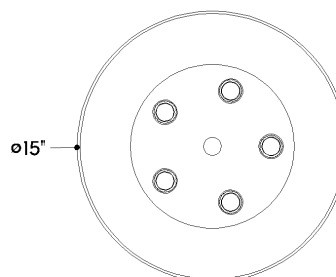

CRYSTLER

5135-AGB

Leaning into the visually tailored sensibilities, the Crystler flush mount features sleek geometries and sophisticated materials. A cluster of elongated socket cups in an Aged Brass finish pierces through a smoke glass shade to create a striking, stylish statement. Whether you opt for 3 or 5 lights, the density of the circular cluster packs a large punch of light into a small amount of space.

FINISHES

AGED BRASS

DIMENSIONS / SPECS

Height: 9.75"
Width/Diameter: 15"
Canopy/Backplate: 9"
Product Weight: 8.26lb
Canopy/Backplate Shape: Round
Sloped Ceiling Compatible: No
Living Finish: No
Uplight Only: No

Shade 1: Glass
Shade 1 Finish: Clear Smoke
Shade 1 Top Width: 15"
Shade 1 Height: 6"

ELECTRICAL

Bulb 1

Bulb Included: No
Socket: E12 Candelabra Base
Bulb Type: T8-3.5
Max Wattage: 8
Bulb Quantity: 5
Cord Type: B & W TEFLON W/ GROUND WIRE
Gem Box Required (2"x3"): No
Dark Sky: No

SHIPPING

Carton 1: 18" x 18" x 14"
Carton 1 Weight: 13lb
Shipping Method: Ground
Country of Origin: CN

FRONT

BOTTOM