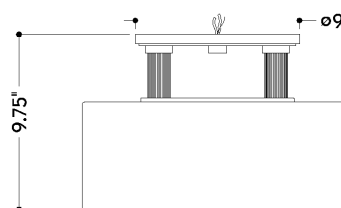

FINISHES

AGED BRASS

DIMENSIONS / SPECS

Height: 9.75"
Width/Diameter: 15"
Canopy/Backplate: 9"
Product Weight: 8.26lb
Canopy/Backplate Shape: Round
Sloped Ceiling Compatible: No
Living Finish: No
Uplight Only: No

Shade 1: Glass
Shade 1 Finish: Clear Smoke
Shade 1 Top Width: 15"
Shade 1 Height: 6"

ELECTRICAL

Bulb 1

Bulb Included: No
Socket: E12 Candelabra Base
Bulb Type: T8-3.5
Max Wattage: 8
Bulb Quantity: 5
Cord Type: B & W TEFLON W/ GROUND WIRE
Gem Box Required (2"x3"): No
Dark Sky: No

SHIPPING

Carton 1: 18" x 18" x 14"
Carton 1 Weight: 13lb
Shipping Method: Ground
Country of Origin: CN

FRONT

BOTTOM