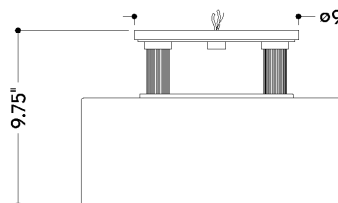

FINISHES

AGED BRASS

DIMENSIONS

Height: 9.75"
Width/Diameter: 15"
Canopy/Backplate: 9"
Product Weight: 8.26lb
Canopy/Backplate Shape: Round
Sloped Ceiling Compatible: No
Living Finish: No
Uplight Only: No

Shade

Shade 1: Glass
Shade 1 Finish: Clear Smoke
Shade 1 Top Width: 15"
Shade 1 Height: 6"

ELECTRICAL

Bulb 1

Bulb Included: No
Socket: E12 Candelabra Base
Bulb Type: T8-3.5
Max Wattage: 8
Bulb Quantity: 5
Cord Type: B & W TEFLON W/ GROUND WIRE
Gem Box Required (2"x3"): No
Dark Sky: No

SHIPPING

Carton 1: 18" x 18" x 14"
Carton 1 Weight: 13lb
Shipping Method: Ground
Country of Origin: CN

FRONT

BOTTOM