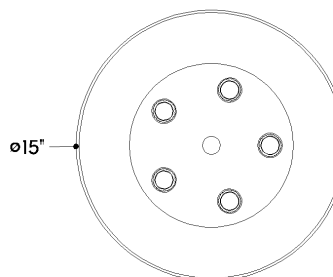

CRYSTLER

5135-AGB

Leaning into the visually tailored sensibilities, the Crystler flush mount features sleek geometries and sophisticated materials. A cluster of elongated socket cups in an Aged Brass finish pierces through a smoke glass shade to create a striking, stylish statement. Whether you opt for 3 or 5 lights, the density of the circular cluster packs a large punch of light into a small amount of space.

FINISHES

AGED BRASS

DIMENSIONS

Height: 9.75"
Width/Diameter: 15"
Canopy/Backplate: 9"
Product Weight: 8.26lb
Canopy/Backplate Shape: Round
Sloped Ceiling Compatible: No
Living Finish: No
Uplight Only: No

Shade

Shade 1: Glass
Shade 1 Finish: Clear Smoke
Shade 1 Top Width: 15"
Shade 1 Height: 6"

ELECTRICAL

Bulb 1

Bulb Included: No
Socket: E12 Candelabra Base
Bulb Type: T8-3.5
Max Wattage: 8
Bulb Quantity: 5
Cord Type: B & W TEFLON W/ GROUND WIRE
Gem Box Required (2"x3"): No
Dark Sky: No

SHIPPING

Carton 1: 18" x 18" x 14"
Carton 1 Weight: 13lb
Shipping Method: Ground
Country of Origin: CN

FRONT

BOTTOM