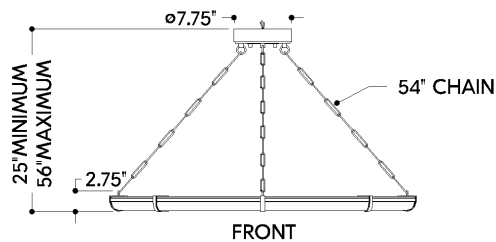

## DIMENSIONS

Height: 66"  
Width/Diameter: 66"  
Length: 66"  
Minimum Height: 66"  
Maximum Height: 66"  
Canopy/Backplate: 7.75"  
Hanging Type: 108" Premium Composite Cord  
Product Weight: 66lb  
Extension: 66"  
Top to Center: 66"  
Canopy/Backplate Shape: Round  
Sloped Ceiling Compatible: No  
Living Finish: Yes  
Uplight Only: Yes

## Bulb 1

Bulb Included: N/A  
Socket: Integrated LED  
Max Wattage: 84  
Bulb Quantity: 1  
Wire Length: 500mm  
Cord Type: ! New Cord Type  
Dimmer Type: Incandescent  
Switch Type: ON/OFF STOMP SWITCH  
Gem Box Required (2"x3"): Yes  
Dark Sky: Yes  
CRI: 66  
Color Temp.: 66k  
Lumens: 66  
Title 24: Yes  
Field Serviceable: No