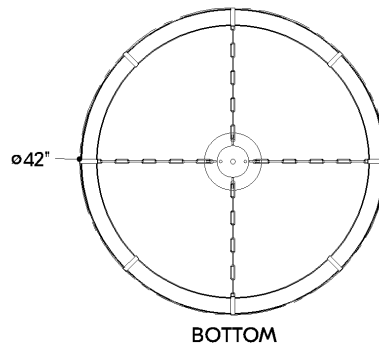

SENNETT

5142-AGB

With a large ring-like silhouette, Sennett celebrates the natural beauty of alabaster. The concealed LED emanates a gentle, cozy glow, accentuating the ethereal essence and unique veining of this natural stone. Available in two sizes, Sennett is finished with a sleek Aged Brass framework that lends a modern elegance to interiors.

*Due to the one-of-a-kind nature of the medium, exact colors and patterns may vary slightly from the image shown.

FINISHES

AGED BRASS

DIMENSIONS

Height: 66"
Width/Diameter: 66"
Length: 66"
Minimum Height: 66"
Maximum Height: 66"
Canopy/Backplate: 7.75"
Hanging Type: 108" Premium Composite Cord
Product Weight: 66lb
Extension: 66"
Top to Center: 66"
Canopy/Backplate Shape: Round
Sloped Ceiling Compatible: No
Living Finish: Yes
Uplight Only: Yes

Shade

Shade 1: Alabaster

ELECTRICAL

Bulb 1

Bulb Included: N/A
Socket: Integrated LED
Max Wattage: 84
Bulb Quantity: 1
Wire Length: 500mm
Cord Type: ! New Cord Type
Dimmer Type: Incandescent
Switch Type: ON/OFF STOMP SWITCH
Gem Box Required (2"x3"): Yes
Dark Sky: Yes
CRI: 66
Color Temp.: 66k
Lumens: 66
Title 24: Yes
Field Serviceable: No

Battery

Battery Powered: Yes
Battery Included: Yes
Battery Life: ! New Battery Life !