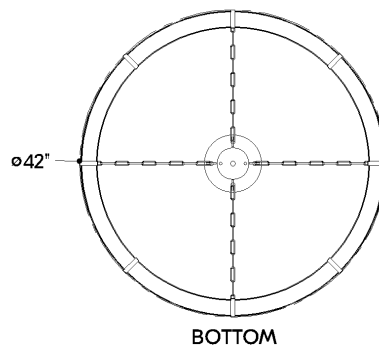

SENNETT

5142-AGB

With a large ring-like silhouette, Sennett celebrates the natural beauty of alabaster. The concealed LED emanates a gentle, cozy glow, accentuating the ethereal essence and unique veining of this natural stone. Available in two sizes, Sennett is finished with a sleek Aged Brass framework that lends a modern elegance to interiors.

*Due to the one-of-a-kind nature of the medium, exact colors and patterns may vary slightly from the image shown.

FINISHES

AGED BRASS

DIMENSIONS

Height: 66"
Width/Diameter: 66"
Length: 66"
Minimum Height: 66"
Maximum Height: 66"
Canopy/Backplate: 7.75"
Hanging Type: 108" Premium Composite Cord
Product Weight: 66lb
Extension: 66"
Top to Center: 66"
Canopy/Backplate Shape: Round
Sloped Ceiling Compatible: No
Living Finish: Yes
Uplight Only: Yes

Shade

Shade 1: Alabaster

ELECTRICAL

Bulb 1

Bulb Included: N/A
Socket: Integrated LED
Max Wattage: 84
Bulb Quantity: 1
Wire Length: 500mm
Cord Type: ! New Cord Type
Dimmer Type: Incandescent
Switch Type: ON/OFF STOMP SWITCH
Gem Box Required (2"x3"): Yes
Dark Sky: Yes
CRI: 66
Color Temp.: 66k
Lumens: 66
Title 24: Yes
Field Serviceable: No

Battery

Battery Powered: Yes
Battery Included: Yes
Battery Life: ! New Battery Life !

HUDSON VALLEY
LIGHTING GROUP

| hvlgroup.com | 1.800.814.3993