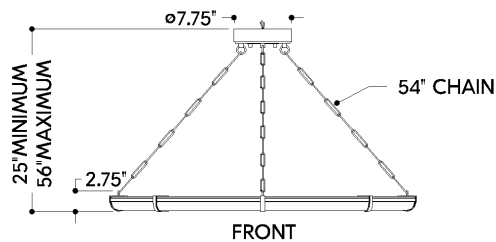

*Due to the one-of-a-kind nature of the medium, exact colors and patterns may vary slightly from the image shown.

FINISHES

AGED BRASS

DIMENSIONS

Height: 66"
Width/Diameter: 66"
Length: 66"
Minimum Height: 66"
Maximum Height: 66"
Canopy/Backplate: 7.75"
Hanging Type: 108" Premium Composite Cord
Product Weight: 66lb
Extension: 66"
Top to Center: 66"
Canopy/Backplate Shape: Round
Sloped Ceiling Compatible: No
Living Finish: Yes
Uplight Only: Yes

Shade

Shade 1: Alabaster

ELECTRICAL

Bulb 1

Bulb Included: N/A
Socket: Integrated LED
Max Wattage: 84
Bulb Quantity: 1
Wire Length: 500mm
Cord Type: ! New Cord Type
Dimmer Type: Incandescent
Switch Type: ON/OFF STOMP SWITCH
Gem Box Required (2"x3"): Yes
Dark Sky: Yes
CRI: 66
Color Temp.: 66k
Lumens: 66
Title 24: Yes
Field Serviceable: No

Battery

Battery Powered: Yes
Battery Included: Yes
Battery Life: ! New Battery Life !

SENNETT

5142-AGB

SHIPPING

Carton 1: 47" x 47" x 7"

Carton 1 Weight: 52lb

Shipping Method: Truck Only