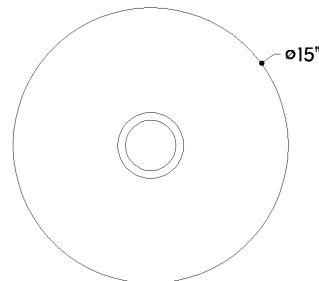

FINISHES

AGED BRASS

DIMENSIONS

Height: 9"
Width/Diameter: 15"
Canopy/Backplate: 6"
Product Weight: 11.25lb
Canopy/Backplate Shape: Round
Sloped Ceiling Compatible: No
Living Finish: No
Uplight Only: No

Shade

Shade 1: Glass
Shade 1 Finish: Clear Cloud
Shade 1 Top Width: 15"
Shade 1 Height: 5.75"
Shade 2: Glass
Shade 2 Finish: Opal Glossy
Shade 2 Top Width: 3.25"
Shade 2 Height: 6"

ELECTRICAL

Bulb 1

Bulb Included: No
Socket: E26 Medium Base
Bulb Type: A19
Max Wattage: 15
Bulb Quantity: 1
Cord Type: B & W TEFLON W/ GROUND WIRE
Gem Box Required (2"x3"): No
Dark Sky: No

SHIPPING

Carton 1: 61" x 19" x 10"
Carton 1 Weight: 14lb
Shipping Method: Ground
Country of Origin: CN

FRONT

BOTTOM