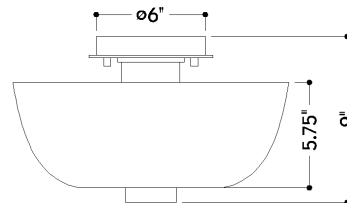

FINISHES

AGED BRASS

DIMENSIONS

Height: 9"
Width/Diameter: 15"
Canopy/Backplate: 6"
Product Weight: 11.25lb
Canopy/Backplate Shape: Round
Sloped Ceiling Compatible: No
Living Finish: No
Uplight Only: No

Shade

Shade 1: Glass
Shade 1 Finish: Clear Cloud
Shade 1 Top Width: 15"
Shade 1 Height: 5.75"
Shade 2: Glass
Shade 2 Finish: Opal Glossy
Shade 2 Top Width: 3.25"
Shade 2 Height: 6"

ELECTRICAL

Bulb 1

Bulb Included: No
Socket: E26 Medium Base
Bulb Type: A19
Max Wattage: 15
Bulb Quantity: 1
Cord Type: B & W TEFLON W/ GROUND WIRE
Gem Box Required (2"x3"): No
Dark Sky: No

SHIPPING

Carton 1: 61" x 19" x 10"
Carton 1 Weight: 14lb
Shipping Method: Ground
Country of Origin: CN

FRONT

BOTTOM