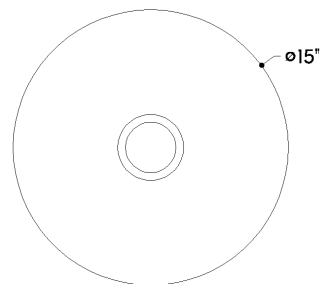

FINISHES

AGED BRASS

DIMENSIONS / SPECS

Height: 9"
Width/Diameter: 15"
Canopy/Backplate: 6"
Product Weight: 11.25lb
Canopy/Backplate Shape: Round
Sloped Ceiling Compatible: No
Living Finish: No
Uplight Only: No

Shade 1: Glass
Shade 1 Finish: Clear Cloud
Shade 1 Top Width: 15"
Shade 1 Height: 5.75"
Shade 2: Glass
Shade 2 Finish: Opal Glossy
Shade 2 Top Width: 3.25"
Shade 2 Height: 6"

ELECTRICAL

Bulb 1

Bulb Included: No
Socket: E26 Medium Base
Bulb Type: A19
Max Wattage: 15
Bulb Quantity: 1
Cord Type: B & W TEFLON W/ GROUND WIRE
Gem Box Required (2"x3"): No
Dark Sky: No

SHIPPING

Carton 1: 61" x 19" x 10"
Carton 1 Weight: 14lb
Shipping Method: Ground
Country of Origin: CN

FRONT

BOTTOM