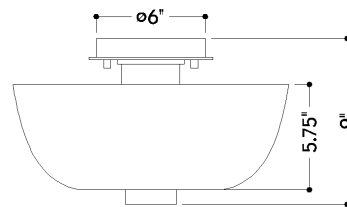

FINISHES

AGED BRASS

DIMENSIONS / SPECS

Height: 9"
Width/Diameter: 15"
Canopy/Backplate: 6"
Product Weight: 11.25lb
Canopy/Backplate Shape: Round
Sloped Ceiling Compatible: No
Living Finish: No
Uplight Only: No

Shade 1: Glass
Shade 1 Finish: Clear Cloud
Shade 1 Top Width: 15"
Shade 1 Height: 5.75"
Shade 2: Glass
Shade 2 Finish: Opal Glossy
Shade 2 Top Width: 3.25"
Shade 2 Height: 6"

ELECTRICAL

Bulb 1

Bulb Included: No
Socket: E26 Medium Base
Bulb Type: A19
Max Wattage: 15
Bulb Quantity: 1
Cord Type: B & W TEFLON W/ GROUND WIRE
Gem Box Required (2"x3"): No
Dark Sky: No

SHIPPING

Carton 1: 61" x 19" x 10"
Carton 1 Weight: 14lb
Shipping Method: Ground
Country of Origin: CN

FRONT

BOTTOM