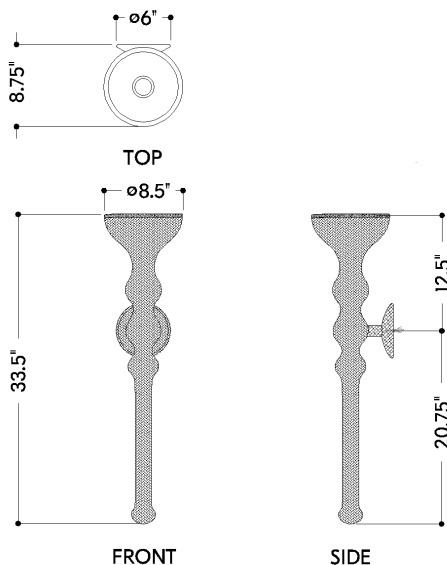

*Due to the one-of-a-kind nature of the medium, exact colors and patterns may vary slightly from the image shown.

FINISHES

GOLD LEAF

DIMENSIONS

Height: 66"
Width/Diameter: 66"
Length: 66"
Minimum Height: 66"
Maximum Height: 66"
Canopy/Backplate: 6"
Hanging Type: 108" Premium Composite Cord
Product Weight: 66lb
Extension: 66"
Top to Center: 66"
Canopy/Backplate Shape: Round
Sloped Ceiling Compatible: No
Living Finish: Yes
Uplight Only: Yes

Shade

ELECTRICAL

Bulb 1

Bulb Included: No
Socket: E26 Medium Base
Bulb Type: A19
Max Wattage: 15
Bulb Quantity: 1
Wire Length: 500mm
Cord Type: ! New Cord Type
Dimmer Type: Incandescent
Switch Type: ON/OFF STOMP SWITCH
Gem Box Required (2"x3"): Yes
Dark Sky: Yes
CRI: 66
Color Temp.: 66k
Lumens: 66
Title 24: Yes
Field Serviceable: No

Battery

Battery Powered: Yes
Battery Included: Yes
Battery Life: ! New Battery Life !

MAMARONECK

5234-GL

SHIPPING

Carton 1: 37" x 12" x 13"

Carton 1 Weight: 9lb

Shipping Method: Ground