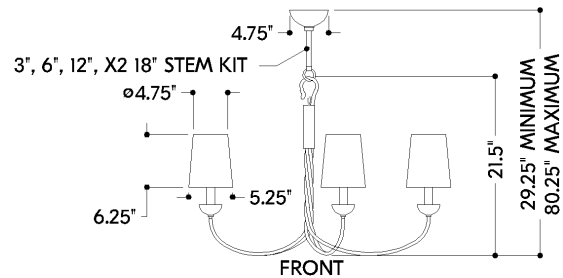

FINISHES

AGED IRON

DIMENSIONS

Height: 66"
Width/Diameter: 66"
Length: 66"
Minimum Height: 66"
Maximum Height: 66"
Canopy/Backplate: 4.75"
Hanging Type: 108" Premium Composite Cord
Product Weight: 66lb
Extension: 66"
Top to Center: 66"
Canopy/Backplate Shape: Round
Sloped Ceiling Compatible: No
Living Finish: Yes
Uplight Only: Yes

Shade

Shade 1: Linen
Shade 1 Finish: White
Shade 1 Top Width: 4"
Shade 1 Bottom L/W: 0" / 5.25"
Shade 1 Height: 6.25"

ELECTRICAL

Bulb 1

Bulb Included: No
Socket: E12 Candelabra Base
Bulb Type: B11
Max Wattage: 8
Bulb Quantity: 5
Wire Length: 500mm
Cord Type: ! New Cord Type
Dimmer Type: Incandescent
Switch Type: ON/OFF STOMP SWITCH
Gem Box Required (2"x3"): Yes
Dark Sky: Yes
CRI: 66
Color Temp.: 66k
Lumens: 66
Title 24: Yes
Field Serviceable: No

Battery

Battery Powered: Yes
Battery Included: Yes
Battery Life: ! New Battery Life !

HUDSON VALLEY
LIGHTING GROUP

| hvlgroup.com | 1.800.814.3993

MONTPELIER

5305-AI

SHIPPING

Carton 1: 34" x 34" x 26"