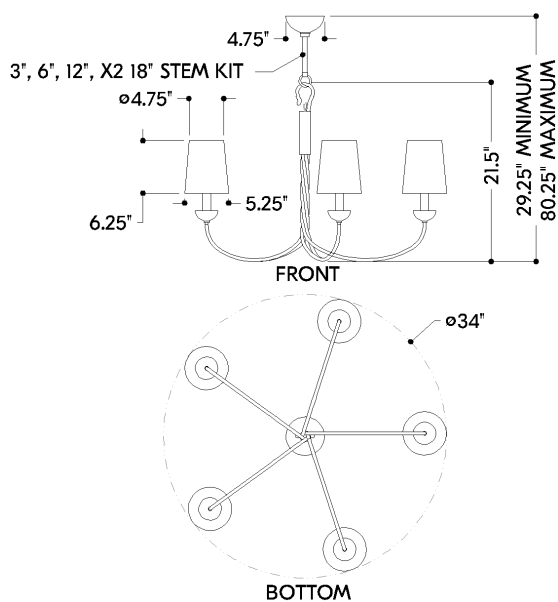

MONTPELIER

5305-AI

Stylish in its simplicity, the Montpelier chandelier features 5 or 7-candle sleeves topped with tapered white linen shades. A twisted central rod and distinctive hook-and-ring detail offer graceful support to the curved arms of this timeless silhouette. Available in two sizes with a Vintage Gold Leaf or Aged Iron finish, it is an elegant statement piece for a dining room or large gathering space.

FINISHES

AGED IRON

DIMENSIONS / SPECS

Height: 66"
Width/Diameter: 66"
Length: 66"
Minimum Height: 66"
Maximum Height: 66"
Canopy/Backplate: 4.75"
Hanging Type: 108" Premium Composite Cord
Product Weight: 66lb
Extension: 66"
Top to Center: 66"
Canopy/Backplate Shape: Round
Sloped Ceiling Compatible: No
Living Finish: Yes
Uplight Only: Yes
Min Extension: 66"
Max Extension: 66"

Shade 1: Linen
Shade 1 Finish: White
Shade 1 Top Width: 4"
Shade 1 Bottom L/W: 0" / 5.25"
Shade 1 Height: 6.25"

ELECTRICAL

Bulb 1

Bulb Included: No
Socket: E12 Candelabra Base
Bulb Type: B11
Max Wattage: 8
Bulb Quantity: 5
Wire Length: 500mm
Cord Type: ! New Cord Type
Dimmer Type: Incandescent
Switch Type: ON/OFF STOMP SWITCH
Gem Box Required (2"x3"): Yes
Dark Sky: Yes
CRI: 66
Color Temp.: 66k
Lumens: 66
Title 24: Yes
Field Serviceable: No

Battery

Battery Powered: Yes
Battery Included: Yes
Battery Life: ! New Battery Life !

HUDSON VALLEY
LIGHTING GROUP

MONTPELIER

5305-AI

SHIPPING

Carton 1: 34" x 34" x 26"

Carton 1 Weight: 23lb