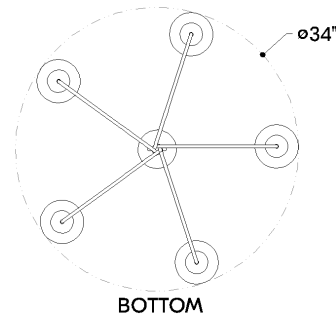

FINISHES

AGED IRON

DIMENSIONS

Height: 66"
Width/Diameter: 66"
Length: 66"
Minimum Height: 66"
Maximum Height: 66"
Canopy/Backplate: 4.75"
Hanging Type: 108" Premium Composite Cord
Product Weight: 66lb
Extension: 66"
Top to Center: 66"
Canopy/Backplate Shape: Round
Sloped Ceiling Compatible: No
Living Finish: Yes
Uplight Only: Yes

Shade

Shade 1: Linen
Shade 1 Finish: White
Shade 1 Top Width: 4"
Shade 1 Bottom L/W: 0" / 5.25"
Shade 1 Height: 6.25"

ELECTRICAL

Bulb 1

Bulb Included: No
Socket: E12 Candelabra Base
Bulb Type: B11
Max Wattage: 8
Bulb Quantity: 5
Wire Length: 500mm
Cord Type: ! New Cord Type
Dimmer Type: Incandescent
Switch Type: ON/OFF STOMP SWITCH
Gem Box Required (2"x3"): Yes
Dark Sky: Yes
CRI: 66
Color Temp.: 66k
Lumens: 66
Title 24: Yes
Field Serviceable: No