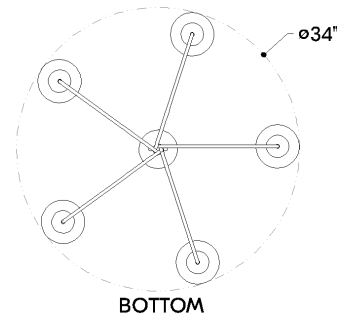

FINISHES

AGED IRON

DIMENSIONS

Height: 66"
Width/Diameter: 66"
Length: 66"
Minimum Height: 66"
Maximum Height: 66"
Canopy/Backplate: 4.75"
Hanging Type: 108" Premium Composite Cord
Product Weight: 66lb
Extension: 66"
Top to Center: 66"
Canopy/Backplate Shape: Round
Sloped Ceiling Compatible: No
Living Finish: Yes
Uplight Only: Yes

Shade

Shade 1: Linen
Shade 1 Finish: White
Shade 1 Top Width: 4"
Shade 1 Bottom L/W: 0" / 5.25"
Shade 1 Height: 6.25"

ELECTRICAL

Bulb 1

Bulb Included: No
Socket: E12 Candelabra Base
Bulb Type: B11
Max Wattage: 8
Bulb Quantity: 5
Wire Length: 500mm
Cord Type: ! New Cord Type
Dimmer Type: Incandescent
Switch Type: ON/OFF STOMP SWITCH
Gem Box Required (2"x3"): Yes
Dark Sky: Yes
CRI: 66
Color Temp.: 66k
Lumens: 66
Title 24: Yes
Field Serviceable: No