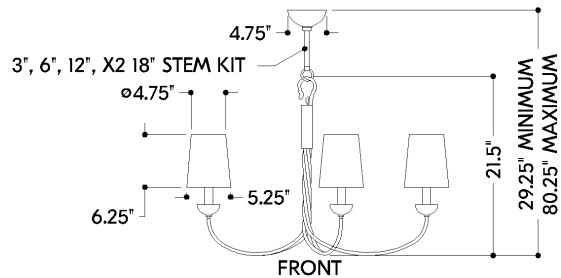

FINISHES

AGED IRON

DIMENSIONS

Height: 66"
Width/Diameter: 66"
Length: 66"
Minimum Height: 66"
Maximum Height: 66"
Canopy/Backplate: 4.75"
Hanging Type: 108" Premium Composite Cord
Product Weight: 66lb
Extension: 66"
Top to Center: 66"
Canopy/Backplate Shape: Round
Sloped Ceiling Compatible: No
Living Finish: Yes
Uplight Only: Yes

Shade

Shade 1: Linen
Shade 1 Finish: White
Shade 1 Top Width: 4"
Shade 1 Bottom L/W: 0" / 5.25"
Shade 1 Height: 6.25"

ELECTRICAL

Bulb 1

Bulb Included: No
Socket: E12 Candelabra Base
Bulb Type: B11
Max Wattage: 8
Bulb Quantity: 5
Wire Length: 500mm
Cord Type: ! New Cord Type
Dimmer Type: Incandescent
Switch Type: ON/OFF STOMP SWITCH
Gem Box Required (2"x3"): Yes
Dark Sky: Yes
CRI: 66
Color Temp.: 66k
Lumens: 66
Title 24: Yes
Field Serviceable: No

Battery

Battery Powered: Yes
Battery Included: Yes
Battery Life: ! New Battery Life !

HUDSON VALLEY
LIGHTING GROUP

| hvlgroup.com | 1.800.814.3993

MONTPELIER

5305-AI

SHIPPING

Carton 1: 34" x 34" x 26"