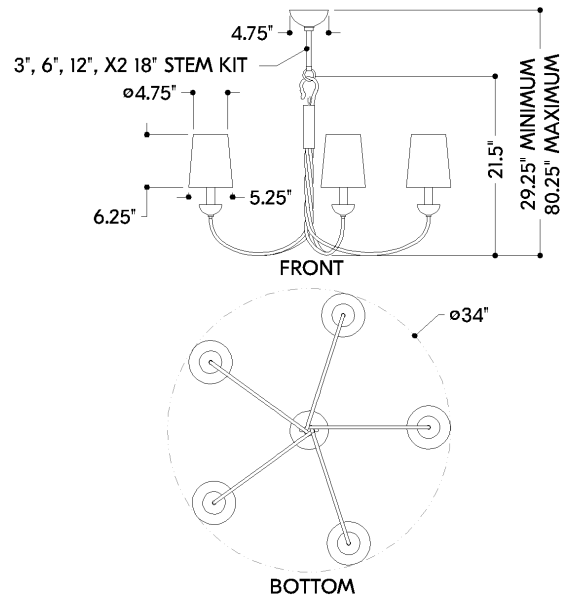

MONTPELIER

5305-VGL

Stylish in its simplicity, the Montpelier chandelier features 5 or 7-candle sleeves topped with tapered white linen shades. A twisted central rod and distinctive hook-and-ring detail offer graceful support to the curved arms of this timeless silhouette. Available in two sizes with a Vintage Gold Leaf or Aged Iron finish, it is an elegant statement piece for a dining room or large gathering space.

FINISHES

VINTAGE GOLD LEAF

DIMENSIONS

Height: 66"
Width/Diameter: 66"
Length: 66"
Minimum Height: 66"
Maximum Height: 66"
Canopy/Backplate: 4.75"
Hanging Type: 108" Premium Composite Cord
Product Weight: 66lb
Extension: 66"
Top to Center: 66"
Canopy/Backplate Shape: Round
Sloped Ceiling Compatible: No
Living Finish: Yes
Uplight Only: Yes

Shade

Shade 1: Linen
Shade 1 Finish: White
Shade 1 Top Width: 4"
Shade 1 Bottom L/W: 0" / 5.25"
Shade 1 Height: 6.25"

ELECTRICAL

Bulb 1

Bulb Included: No
Socket: E12 Candelabra Base
Bulb Type: B11
Max Wattage: 8
Bulb Quantity: 5
Wire Length: 500mm
Cord Type: ! New Cord Type
Dimmer Type: Incandescent
Switch Type: ON/OFF STOMP SWITCH
Gem Box Required (2"x3"): Yes
Dark Sky: Yes
CRI: 66
Color Temp.: 66k
Lumens: 66
Title 24: Yes
Field Serviceable: No

Battery

Battery Powered: Yes
Battery Included: Yes
Battery Life: ! New Battery Life !