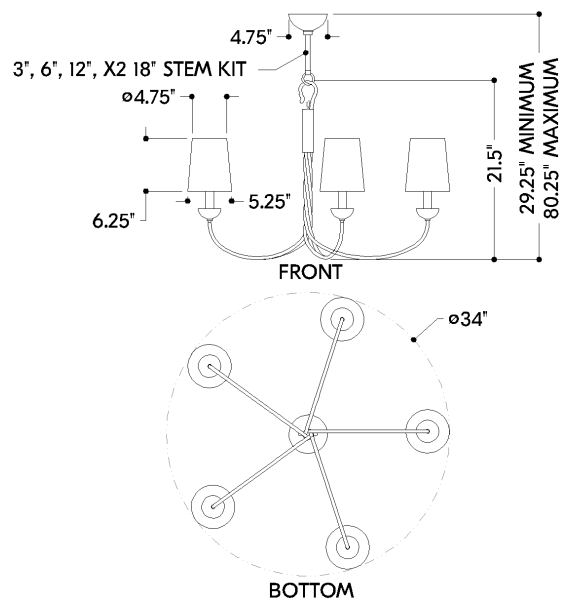

MONTPELIER

5305-VGL

Stylish in its simplicity, the Montpelier chandelier features 5 or 7-candle sleeves topped with tapered white linen shades. A twisted central rod and distinctive hook-and-ring detail offer graceful support to the curved arms of this timeless silhouette. Available in two sizes with a Vintage Gold Leaf or Aged Iron finish, it is an elegant statement piece for a dining room or large gathering space.

FINISHES

VINTAGE GOLD LEAF

DIMENSIONS / SPECS

Height: 66"
Width/Diameter: 66"
Length: 66"
Minimum Height: 66"
Maximum Height: 66"
Canopy/Backplate: 4.75"
Hanging Type: 108" Premium Composite Cord
Product Weight: 66lb
Extension: 66"
Top to Center: 66"
Canopy/Backplate Shape: Round
Sloped Ceiling Compatible: No
Living Finish: Yes
Uplight Only: Yes
Min Extension: 66"
Max Extension: 66"

Shade 1: Linen
Shade 1 Finish: White
Shade 1 Top Width: 4"
Shade 1 Bottom L/W: 0" / 5.25"
Shade 1 Height: 6.25"

ELECTRICAL

Bulb 1

Bulb Included: No
Socket: E12 Candelabra Base
Bulb Type: B11
Max Wattage: 8
Bulb Quantity: 5
Wire Length: 500mm
Cord Type: ! New Cord Type
Dimmer Type: Incandescent
Switch Type: ON/OFF STOMP SWITCH
Gem Box Required (2"x3"): Yes
Dark Sky: Yes
CRI: 66
Color Temp.: 66k
Lumens: 66
Title 24: Yes
Field Serviceable: No

Battery

Battery Powered: Yes
Battery Included: Yes
Battery Life: ! New Battery Life !