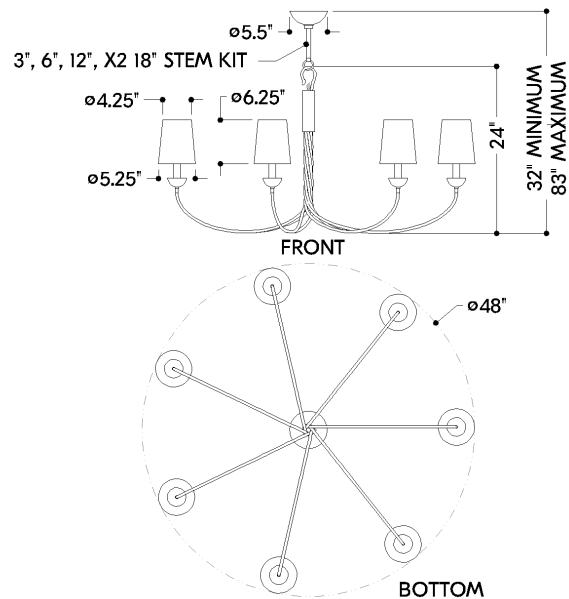

FINISHES

AGED IRON

DIMENSIONS

Height: 66"
Width/Diameter: 66"
Length: 66"
Minimum Height: 66"
Maximum Height: 66"
Canopy/Backplate: 5.5"
Hanging Type: 108" Premium Composite Cord
Product Weight: 66lb
Extension: 66"
Top to Center: 66"
Canopy/Backplate Shape: Round
Sloped Ceiling Compatible: No
Living Finish: Yes
Uplight Only: Yes

Shade

Shade 1: Linen
Shade 1 Finish: White
Shade 1 Top Width: 4"
Shade 1 Bottom L/W: 0" / 5.25"
Shade 1 Height: 6.25"

ELECTRICAL

Bulb 1

Bulb Included: No
Socket: E12 Candelabra Base
Bulb Type: B11
Max Wattage: 8
Bulb Quantity: 7
Wire Length: 500mm
Cord Type: ! New Cord Type
Dimmer Type: Incandescent
Switch Type: ON/OFF STOMP SWITCH
Gem Box Required (2"x3"): Yes
Dark Sky: Yes
CRI: 66
Color Temp.: 66k
Lumens: 66
Title 24: Yes
Field Serviceable: No

Battery

Battery Powered: Yes
Battery Included: Yes
Battery Life: ! New Battery Life !

MONTPELIER

5307-AI

SHIPPING

Carton 1: 50" x 50" x 29"

Carton 1 Weight: 51lb

Shipping Method: Truck Only