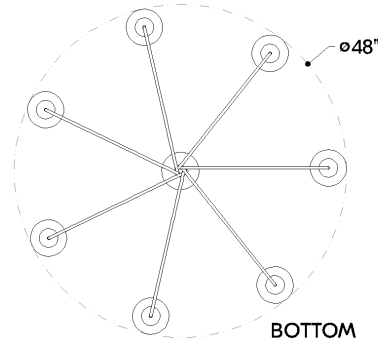

MONTPELIER

5307-VGL

Stylish in its simplicity, the Montpelier chandelier features 5 or 7-candle sleeves topped with tapered white linen shades. A twisted central rod and distinctive hook-and-ring detail offer graceful support to the curved arms of this timeless silhouette. Available in two sizes with a Vintage Gold Leaf or Aged Iron finish, it is an elegant statement piece for a dining room or large gathering space.

FINISHES

VINTAGE GOLD LEAF

DIMENSIONS / SPECS

Height: 66"
Width/Diameter: 66"
Length: 66"
Minimum Height: 66"
Maximum Height: 66"
Canopy/Backplate: 5.5"
Hanging Type: 108" Premium Composite Cord
Product Weight: 66lb
Extension: 66"
Top to Center: 66"
Canopy/Backplate Shape: Round
Sloped Ceiling Compatible: No
Living Finish: Yes
Uplight Only: Yes
Min Extension: 66"
Max Extension: 66"

Shade 1: Linen
Shade 1 Finish: White
Shade 1 Top Width: 4"
Shade 1 Bottom L/W: 0" / 5.25"
Shade 1 Height: 6.25"

ELECTRICAL

Bulb 1

Bulb Included: No
Socket: E12 Candelabra Base
Bulb Type: B11
Max Wattage: 8
Bulb Quantity: 7
Wire Length: 500mm
Cord Type: ! New Cord Type
Dimmer Type: Incandescent
Switch Type: ON/OFF STOMP SWITCH
Gem Box Required (2"x3"): Yes
Dark Sky: Yes
CRI: 66
Color Temp.: 66k
Lumens: 66
Title 24: Yes
Field Serviceable: No

Battery

Battery Powered: Yes
Battery Included: Yes
Battery Life: ! New Battery Life !

HUDSON VALLEY
LIGHTING GROUP