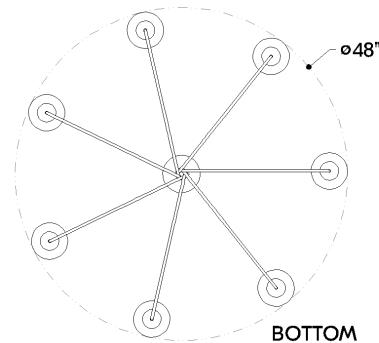

MONTPELIER

5307-VGL

Stylish in its simplicity, the Montpelier chandelier features 5 or 7-candle sleeves topped with tapered white linen shades. A twisted central rod and distinctive hook-and-ring detail offer graceful support to the curved arms of this timeless silhouette. Available in two sizes with a Vintage Gold Leaf or Aged Iron finish, it is an elegant statement piece for a dining room or large gathering space.

FINISHES

VINTAGE GOLD LEAF

DIMENSIONS

Height: 66"
Width/Diameter: 66"
Length: 66"
Minimum Height: 66"
Maximum Height: 66"
Canopy/Backplate: 5.5"
Hanging Type: 108" Premium Composite Cord
Product Weight: 66lb
Extension: 66"
Top to Center: 66"
Canopy/Backplate Shape: Round
Sloped Ceiling Compatible: No
Living Finish: Yes
Uplight Only: Yes

Shade

Shade 1: Linen
Shade 1 Finish: White
Shade 1 Top Width: 4"
Shade 1 Bottom L/W: 0" / 5.25"
Shade 1 Height: 6.25"

ELECTRICAL

Bulb 1

Bulb Included: No
Socket: E12 Candelabra Base
Bulb Type: B11
Max Wattage: 8
Bulb Quantity: 7
Wire Length: 500mm
Cord Type: ! New Cord Type
Dimmer Type: Incandescent
Switch Type: ON/OFF STOMP SWITCH
Gem Box Required (2"x3"): Yes
Dark Sky: Yes
CRI: 66
Color Temp.: 66k
Lumens: 66
Title 24: Yes
Field Serviceable: No