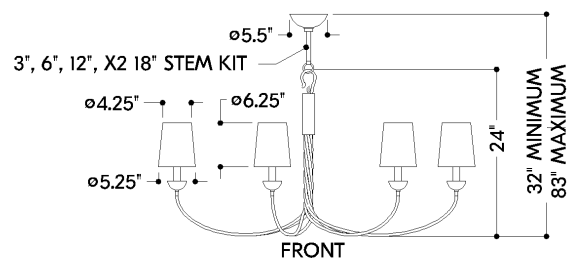

FINISHES

VINTAGE GOLD LEAF

DIMENSIONS / SPECS

Height: 66"
Width/Diameter: 66"
Length: 66"
Minimum Height: 66"
Maximum Height: 66"
Canopy/Backplate: 5.5"
Hanging Type: 108" Premium Composite Cord
Product Weight: 66lb
Extension: 66"
Top to Center: 66"
Canopy/Backplate Shape: Round
Sloped Ceiling Compatible: No
Living Finish: Yes
Uplight Only: Yes
Min Extension: 66"
Max Extension: 66"

Shade 1: Linen
Shade 1 Finish: White
Shade 1 Top Width: 4"
Shade 1 Bottom L/W: 0" / 5.25"
Shade 1 Height: 6.25"

ELECTRICAL

Bulb 1

Bulb Included: No
Socket: E12 Candelabra Base
Bulb Type: B11
Max Wattage: 8
Bulb Quantity: 7
Wire Length: 500mm
Cord Type: ! New Cord Type
Dimmer Type: Incandescent
Switch Type: ON/OFF STOMP SWITCH
Gem Box Required (2"x3"): Yes
Dark Sky: Yes
CRI: 66
Color Temp.: 66k
Lumens: 66
Title 24: Yes
Field Serviceable: No

Battery

Battery Powered: Yes
Battery Included: Yes
Battery Life: ! New Battery Life !

HUDSON VALLEY
LIGHTING GROUP

MONTPELIER

5307-VGL

SHIPPING

Carton 1: 50" x 50" x 29"

Carton 1 Weight: 51lb