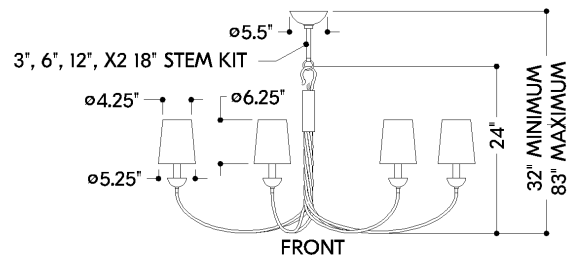

FINISHES

VINTAGE GOLD LEAF

DIMENSIONS

Height: 66"
Width/Diameter: 66"
Length: 66"
Minimum Height: 66"
Maximum Height: 66"
Canopy/Backplate: 5.5"
Hanging Type: 108" Premium Composite Cord
Product Weight: 66lb
Extension: 66"
Top to Center: 66"
Canopy/Backplate Shape: Round
Sloped Ceiling Compatible: No
Living Finish: Yes
Uplight Only: Yes

Shade

Shade 1: Linen
Shade 1 Finish: White
Shade 1 Top Width: 4"
Shade 1 Bottom L/W: 0" / 5.25"
Shade 1 Height: 6.25"

ELECTRICAL

Bulb 1

Bulb Included: No
Socket: E12 Candelabra Base
Bulb Type: B11
Max Wattage: 8
Bulb Quantity: 7
Wire Length: 500mm
Cord Type: ! New Cord Type
Dimmer Type: Incandescent
Switch Type: ON/OFF STOMP SWITCH
Gem Box Required (2"x3"): Yes
Dark Sky: Yes
CRI: 66
Color Temp.: 66k
Lumens: 66
Title 24: Yes
Field Serviceable: No