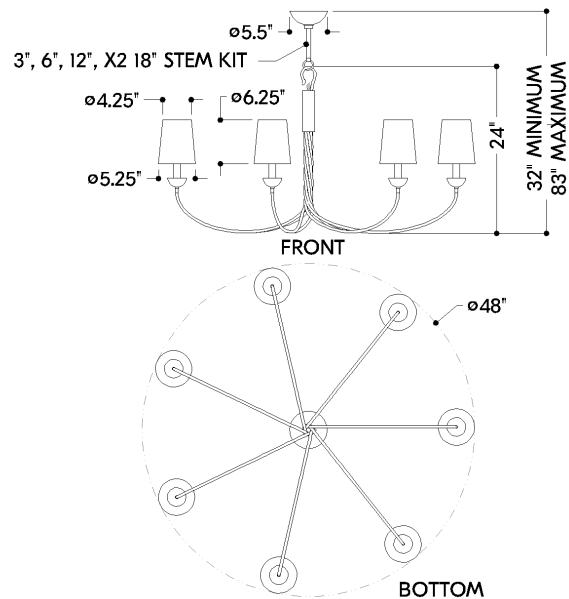

FINISHES

VINTAGE GOLD LEAF

DIMENSIONS

Height: 66"
Width/Diameter: 66"
Length: 66"
Minimum Height: 66"
Maximum Height: 66"
Canopy/Backplate: 5.5"
Hanging Type: 108" Premium Composite Cord
Product Weight: 66lb
Extension: 66"
Top to Center: 66"
Canopy/Backplate Shape: Round
Sloped Ceiling Compatible: No
Living Finish: Yes
Uplight Only: Yes

Shade

Shade 1: Linen
Shade 1 Finish: White
Shade 1 Top Width: 4"
Shade 1 Bottom L/W: 0" / 5.25"
Shade 1 Height: 6.25"

ELECTRICAL

Bulb 1

Bulb Included: No
Socket: E12 Candelabra Base
Bulb Type: B11
Max Wattage: 8
Bulb Quantity: 7
Wire Length: 500mm
Cord Type: ! New Cord Type
Dimmer Type: Incandescent
Switch Type: ON/OFF STOMP SWITCH
Gem Box Required (2"x3"): Yes
Dark Sky: Yes
CRI: 66
Color Temp.: 66k
Lumens: 66
Title 24: Yes
Field Serviceable: No

Battery

Battery Powered: Yes
Battery Included: Yes
Battery Life: ! New Battery Life !

MONTPELIER

5307-VGL

SHIPPING

Carton 1: 50" x 50" x 29"

Carton 1 Weight: 51lb

Shipping Method: Truck Only