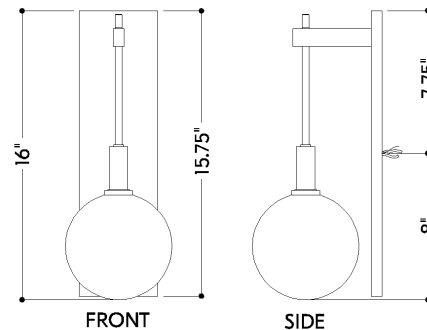

FINISHES

AGED BRASS

DIMENSIONS

Height: 66"
Width/Diameter: 66"
Length: 66"
Minimum Height: 66"
Maximum Height: 66"
Canopy/Backplate: 4.25"
Hanging Type: 108" Premium Composite Cord
Product Weight: 66lb
Extension: 66"
Top to Center: 66"
Canopy/Backplate Shape: Rectangle
Sloped Ceiling Compatible: No
Living Finish: Yes
Uplight Only: Yes

Shade

Shade 1: Glass
Shade 1 Finish: Clear Seeded
Shade 1 Top Width: 6"
Shade 1 Height: 5.75"

ELECTRICAL

Bulb 1

Bulb Included: No
Socket: E12 Candelabra Base
Bulb Type: T8-3.5
Max Wattage: 10
Bulb Quantity: 1
Wire Length: 500mm
Cord Type: ! New Cord Type
Dimmer Type: Incandescent
Switch Type: ON/OFF STOMP SWITCH
Gem Box Required (2"x3"): Yes
Dark Sky: Yes
CRI: 66
Color Temp.: 66k
Lumens: 66
Title 24: Yes
Field Serviceable: No

Battery

Battery Powered: Yes
Battery Included: Yes
Battery Life: ! New Battery Life !

ONTEORA

5316-AGB

SHIPPING

Carton 1: 20" x 10" x 9"

Carton 1 Weight: 5lb

Shipping Method: Ground