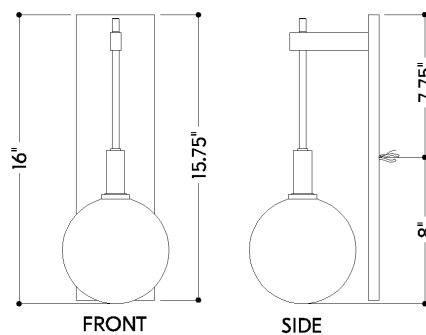

ONTEORA

5316-AGB

Drawing inspiration from a clock pendulum, the artful silhouette of Onteora makes a striking statement on the wall. The verticality and sleek forms call attention to the finer details, from the ornate seeded glass to the extended stem. This one-light scone is available in a luxe Aged Brass finish or an industrial Distressed Bronze finish.

FINISHES

AGED BRASS

DIMENSIONS / SPECS

Height: 66"
Width/Diameter: 66"
Length: 66"
Minimum Height: 66"
Maximum Height: 66"
Canopy/Backplate: 4.25"
Hanging Type: 108" Premium Composite Cord
Product Weight: 66lb
Extension: 66"
Top to Center: 66"
Canopy/Backplate Shape: Rectangle
Sloped Ceiling Compatible: No
Living Finish: Yes
Uplight Only: Yes
Min Extension: 66"
Max Extension: 66"

Shade 1: Glass
Shade 1 Finish: Clear Seeded
Shade 1 Top Width: 6"
Shade 1 Height: 5.75"

ELECTRICAL

Bulb 1

Bulb Included: No
Socket: E12 Candelabra Base
Bulb Type: T8-3.5
Max Wattage: 10
Bulb Quantity: 1
Wire Length: 500mm
Cord Type: ! New Cord Type
Dimmer Type: Incandescent
Switch Type: ON/OFF STOMP SWITCH
Gem Box Required (2"x3"): Yes
Dark Sky: Yes

CRI: 66
Color Temp.: 66k
Lumens: 66
Title 24: Yes
Field Serviceable: No

Battery

Battery Powered: Yes
Battery Included: Yes
Battery Life: ! New Battery Life !