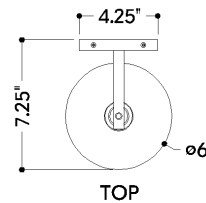

FINISHES

AGED BRASS

DIMENSIONS

Height: 66"
Width/Diameter: 66"
Length: 66"
Minimum Height: 66"
Maximum Height: 66"
Canopy/Backplate: 4.25"
Hanging Type: 108" Premium Composite Cord
Product Weight: 66lb
Extension: 66"
Top to Center: 66"
Canopy/Backplate Shape: Rectangle
Sloped Ceiling Compatible: No
Living Finish: Yes
Uplight Only: Yes

Shade

Shade 1: Glass
Shade 1 Finish: Clear Seeded
Shade 1 Top Width: 6"
Shade 1 Height: 5.75"

ELECTRICAL

Bulb 1

Bulb Included: No
Socket: E12 Candelabra Base
Bulb Type: T8-3.5
Max Wattage: 10
Bulb Quantity: 1
Wire Length: 500mm
Cord Type: ! New Cord Type
Dimmer Type: Incandescent
Switch Type: ON/OFF STOMP SWITCH
Gem Box Required (2"x3"): Yes
Dark Sky: Yes
CRI: 66
Color Temp.: 66k
Lumens: 66
Title 24: Yes
Field Serviceable: No

Battery

Battery Powered: Yes
Battery Included: Yes
Battery Life: ! New Battery Life !

ONTEORA

5316-AGB

SHIPPING

Carton 1: 20" x 10" x 9"

Carton 1 Weight: 5lb

Shipping Method: Ground