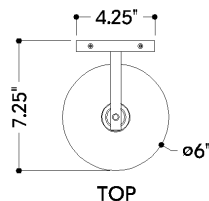

ONTEORA

5316-AGB

Drawing inspiration from a clock pendulum, the artful silhouette of Onteora makes a striking statement on the wall. The verticality and sleek forms call attention to the finer details, from the ornate seeded glass to the extended stem. This one-light scone is available in a luxe Aged Brass finish or an industrial Distressed Bronze finish.

FINISHES

AGED BRASS

DIMENSIONS / SPECS

Height: 66"
Width/Diameter: 66"
Length: 66"
Minimum Height: 66"
Maximum Height: 66"
Canopy/Backplate: 4.25"
Hanging Type: 108" Premium Composite Cord
Product Weight: 66lb
Extension: 66"
Top to Center: 66"
Canopy/Backplate Shape: Rectangle
Sloped Ceiling Compatible: No
Living Finish: Yes
Uplight Only: Yes
Min Extension: 66"
Max Extension: 66"

Shade 1: Glass
Shade 1 Finish: Clear Seeded
Shade 1 Top Width: 6"
Shade 1 Height: 5.75"

ELECTRICAL

Bulb 1

Bulb Included: No
Socket: E12 Candelabra Base
Bulb Type: T8-3.5
Max Wattage: 10
Bulb Quantity: 1
Wire Length: 500mm
Cord Type: ! New Cord Type
Dimmer Type: Incandescent
Switch Type: ON/OFF STOMP SWITCH
Gem Box Required (2"x3"): Yes
Dark Sky: Yes

CRI: 66
Color Temp.: 66k
Lumens: 66
Title 24: Yes
Field Serviceable: No

Battery

Battery Powered: Yes
Battery Included: Yes
Battery Life: ! New Battery Life !