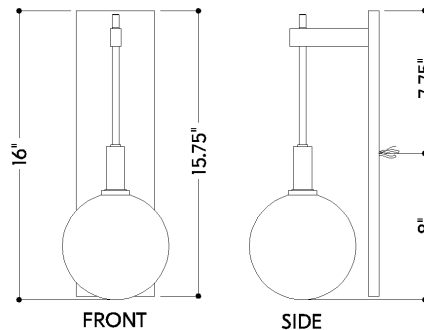

FINISHES

DISTRESSED BRONZE

DIMENSIONS

Height: 66"
Width/Diameter: 66"
Length: 66"
Minimum Height: 66"
Maximum Height: 66"
Canopy/Backplate: 4.25"
Hanging Type: 108" Premium Composite Cord
Product Weight: 66lb
Extension: 66"
Top to Center: 66"
Canopy/Backplate Shape: Rectangle
Sloped Ceiling Compatible: No
Living Finish: Yes
Uplight Only: Yes

Shade

Shade 1: Glass
Shade 1 Finish: Clear Seeded
Shade 1 Top Width: 6"
Shade 1 Height: 5.75"

ELECTRICAL

Bulb 1

Bulb Included: No
Socket: E12 Candelabra Base
Bulb Type: T8-3.5
Max Wattage: 10
Bulb Quantity: 1
Wire Length: 500mm
Cord Type: ! New Cord Type
Dimmer Type: Incandescent
Switch Type: ON/OFF STOMP SWITCH
Gem Box Required (2"x3"): Yes
Dark Sky: Yes
CRI: 66
Color Temp.: 66k
Lumens: 66
Title 24: Yes
Field Serviceable: No

Battery

Battery Powered: Yes
Battery Included: Yes
Battery Life: ! New Battery Life !

ONTEORA

5316-DB

SHIPPING

Carton 1: 20" x 10" x 9"

Carton 1 Weight: 5lb

Shipping Method: Ground