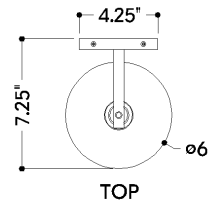

ONTEORA

5316-DB

Drawing inspiration from a clock pendulum, the artful silhouette of Onteora makes a striking statement on the wall. The verticality and sleek forms call attention to the finer details, from the ornate seeded glass to the extended stem. This one-light scone is available in a luxe Aged Brass finish or an industrial Distressed Bronze finish.

FINISHES

DISTRESSED BRONZE

DIMENSIONS / SPECS

Height: 66"
Width/Diameter: 66"
Length: 66"
Minimum Height: 66"
Maximum Height: 66"
Canopy/Backplate: 4.25"
Hanging Type: 108" Premium Composite Cord
Product Weight: 66lb
Extension: 66"
Top to Center: 66"
Canopy/Backplate Shape: Rectangle
Sloped Ceiling Compatible: No
Living Finish: Yes
Uplight Only: Yes
Min Extension: 66"
Max Extension: 66"

Shade 1: Glass
Shade 1 Finish: Clear Seeded
Shade 1 Top Width: 6"
Shade 1 Height: 5.75"

ELECTRICAL

Bulb 1

Bulb Included: No
Socket: E12 Candelabra Base
Bulb Type: T8-3.5
Max Wattage: 10
Bulb Quantity: 1
Wire Length: 500mm
Cord Type: ! New Cord Type
Dimmer Type: Incandescent
Switch Type: ON/OFF STOMP SWITCH
Gem Box Required (2"x3"): Yes
Dark Sky: Yes

CRI: 66
Color Temp.: 66k
Lumens: 66
Title 24: Yes
Field Serviceable: No

Battery

Battery Powered: Yes
Battery Included: Yes
Battery Life: ! New Battery Life !