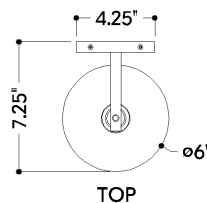

FINISHES

DISTRESSED BRONZE

DIMENSIONS

Height: 66"
Width/Diameter: 66"
Length: 66"
Minimum Height: 66"
Maximum Height: 66"
Canopy/Backplate: 4.25"
Hanging Type: 108" Premium Composite Cord
Product Weight: 66lb
Extension: 66"
Top to Center: 66"
Canopy/Backplate Shape: Rectangle
Sloped Ceiling Compatible: No
Living Finish: Yes
Uplight Only: Yes

Shade

Shade 1: Glass
Shade 1 Finish: Clear Seeded
Shade 1 Top Width: 6"
Shade 1 Height: 5.75"

ELECTRICAL

Bulb 1

Bulb Included: No
Socket: E12 Candelabra Base
Bulb Type: T8-3.5
Max Wattage: 10
Bulb Quantity: 1
Wire Length: 500mm
Cord Type: ! New Cord Type
Dimmer Type: Incandescent
Switch Type: ON/OFF STOMP SWITCH
Gem Box Required (2"x3"): Yes
Dark Sky: Yes
CRI: 66
Color Temp.: 66k
Lumens: 66
Title 24: Yes
Field Serviceable: No

Battery

Battery Powered: Yes
Battery Included: Yes
Battery Life: ! New Battery Life !

ONTEORA

5316-DB

SHIPPING

Carton 1: 20" x 10" x 9"

Carton 1 Weight: 5lb

Shipping Method: Ground