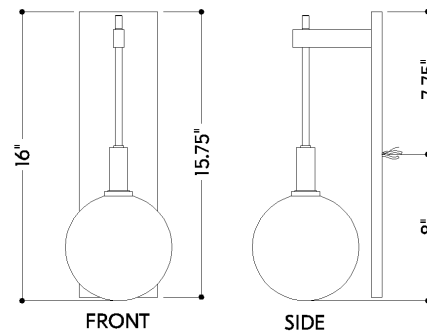

ONTEORA

5316-DB

Drawing inspiration from a clock pendulum, the artful silhouette of Onteora makes a striking statement on the wall. The verticality and sleek forms call attention to the finer details, from the ornate seeded glass to the extended stem. This one-light scone is available in a luxe Aged Brass finish or an industrial Distressed Bronze finish.

FINISHES

DISTRESSED BRONZE

DIMENSIONS / SPECS

Height: 66"
Width/Diameter: 66"
Length: 66"
Minimum Height: 66"
Maximum Height: 66"
Canopy/Backplate: 4.25"
Hanging Type: 108" Premium Composite Cord
Product Weight: 66lb
Extension: 66"
Top to Center: 66"
Canopy/Backplate Shape: Rectangle
Sloped Ceiling Compatible: No
Living Finish: Yes
Uplight Only: Yes
Min Extension: 66"
Max Extension: 66"

Shade 1: Glass
Shade 1 Finish: Clear Seeded
Shade 1 Top Width: 6"
Shade 1 Height: 5.75"

ELECTRICAL

Bulb 1

Bulb Included: No
Socket: E12 Candelabra Base
Bulb Type: T8-3.5
Max Wattage: 10
Bulb Quantity: 1
Wire Length: 500mm
Cord Type: ! New Cord Type
Dimmer Type: Incandescent
Switch Type: ON/OFF STOMP SWITCH
Gem Box Required (2"x3"): Yes
Dark Sky: Yes

CRI: 66
Color Temp.: 66k
Lumens: 66
Title 24: Yes
Field Serviceable: No

Battery

Battery Powered: Yes
Battery Included: Yes
Battery Life: ! New Battery Life !