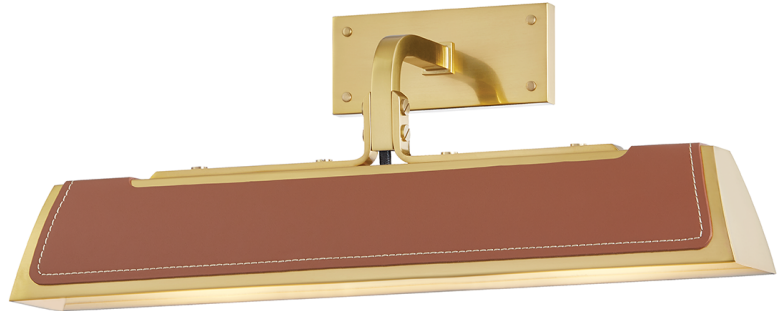

HOLTSVILLE

5318-AGB

FINISHES

AGED BRASS

Coastal Suitable Finish (EPM): No

DIMENSIONS

Height: 7.25"

Width/Diameter: 18"

Product Weight: 4.41lb

Extension: 5.5"

Top to Center: 1.25"

Canopy/Backplate Shape: Rectangle

Sloped Ceiling Compatible: No

Living Finish: No

Uplight Only: Yes

Shade

Gem Box Required (2"x3"): Yes

Dark Sky: No

SHIPPING

Carton 1: 21" x 10" x 9"

Carton 1 Weight: 6lb

Shipping Method: Ground

Country of Origin: CN