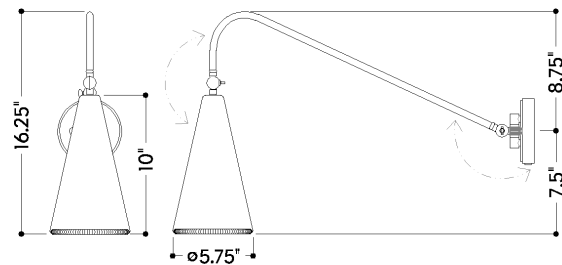

AVERACK

5416-AGB

A marriage of sinuous lines and high texture, Averack brings an innate sense of drama to any space. With a tight, uniform weave, the conical rattan shade recalls the precision of Japanese basketry. Finished in Aged Brass, the large J-shaped arm allows for adjustability over a reading nook or bedside table.

*Due to the one-of-a-kind nature of the medium, exact colors and patterns may vary slightly from the image shown.

FINISHES

AGED BRASS

DIMENSIONS

Height: 66"
Width/Diameter: 66"
Length: 66"
Minimum Height: 66"
Maximum Height: 66"
Canopy/Backplate: 4.75"
Hanging Type: 108" Premium Composite Cord
Product Weight: 66lb
Extension: 66"
Top to Center: 66"
Canopy/Backplate Shape: Round
Sloped Ceiling Compatible: No
Living Finish: Yes
Uplight Only: Yes

Shade

Shade 1: Natural Woven
Shade 1 Finish: Vintage Natural Wicker
Shade 1 Top Width: 1.5"
Shade 1 Bottom L/W: 0" / 5.75"
Shade 1 Height: 10"

ELECTRICAL

Bulb 1

Bulb Included: No
Socket: E26 Medium Base
Bulb Type: A19
Max Wattage: 15
Bulb Quantity: 1
Wire Length: 500mm
Cord Type: ! New Cord Type
Dimmer Type: Incandescent
Switch Type: ON/OFF STOMP SWITCH
Gem Box Required (2"x3"): Yes
Dark Sky: Yes
CRI: 66
Color Temp.: 66k
Lumens: 66
Title 24: Yes
Field Serviceable: No

FRONT

SIDE