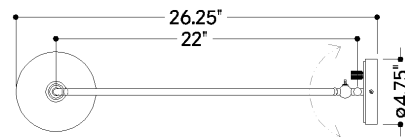

*Due to the one-of-a-kind nature of the medium, exact colors and patterns may vary slightly from the image shown.

FINISHES

AGED BRASS

DIMENSIONS

Height: 66"
Width/Diameter: 66"
Length: 66"
Minimum Height: 66"
Maximum Height: 66"
Canopy/Backplate: 4.75"
Hanging Type: 108" Premium Composite Cord
Product Weight: 66lb
Extension: 66"
Top to Center: 66"
Canopy/Backplate Shape: Round
Sloped Ceiling Compatible: No
Living Finish: Yes
Uplight Only: Yes

Shade

Shade 1: Natural Woven
Shade 1 Finish: Vintage Natural Wicker
Shade 1 Top Width: 1.5"
Shade 1 Bottom L/W: 0" / 5.75"
Shade 1 Height: 10"

ELECTRICAL

Bulb 1

Bulb Included: No
Socket: E26 Medium Base
Bulb Type: A19
Max Wattage: 15
Bulb Quantity: 1
Wire Length: 500mm
Cord Type: ! New Cord Type
Dimmer Type: Incandescent
Switch Type: ON/OFF STOMP SWITCH
Gem Box Required (2"x3"): Yes
Dark Sky: Yes
CRI: 66
Color Temp.: 66k
Lumens: 66
Title 24: Yes
Field Serviceable: No