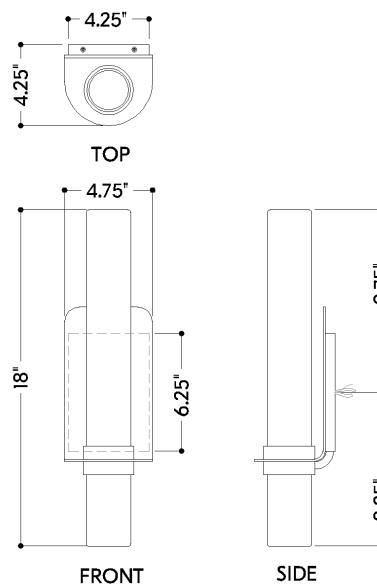

GROVELAND STATION

5518-AGB

The rounded edges of Groveland Station soften the angularity of minimalist spaces. Supported by an innovative curved backplate and bracket system, this matte cloud glass tube sconce provides peak versatility with two size options. Made from a single piece of metal, the backplate frames the shade to reflect light in all directions.

FINISHES

AGED BRASS

DIMENSIONS

Height: 66"
Width/Diameter: 66"
Length: 66"
Minimum Height: 66"
Maximum Height: 66"
Canopy/Backplate: 4.25"
Hanging Type: 108" Premium Composite Cord
Product Weight: 66lb
Extension: 66"
Top to Center: 66"
Canopy/Backplate Shape: Rectangle
Sloped Ceiling Compatible: No
Living Finish: Yes
Uplight Only: Yes

Shade

Shade 1: Glass
Shade 1 Finish: Matte Cloud
Shade 1 Top Width: 2.25"
Shade 1 Height: 13.25"
Shade 2: Glass
Shade 2 Finish: Matte Cloud
Shade 2 Top Width: 2.25"
Shade 2 Height: 4.25"

ELECTRICAL

Bulb 1

Bulb Included: N/A
Socket: Integrated LED
Max Wattage: 8
Bulb Quantity: 1
Wire Length: 500mm
Cord Type: ! New Cord Type
Dimmer Type: Incandescent
Switch Type: ON/OFF STOMP SWITCH
Gem Box Required (2"x3"): Yes
Dark Sky: Yes
CRI: 66
Color Temp.: 66k
Lumens: 66
Title 24: Yes
Field Serviceable: No